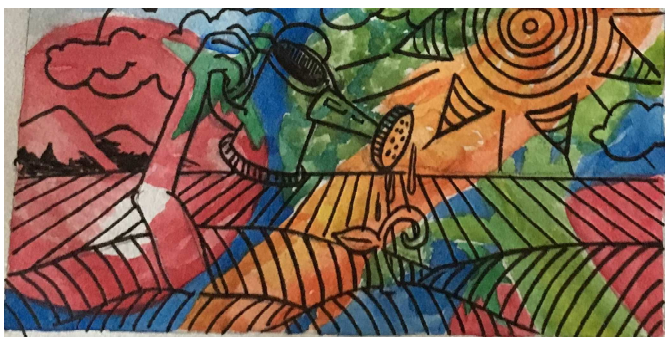

**Transformer Cabinet Mural Project 2018**  
**Artist: Chris Bates**  
**Location: 224 N. Sherwood (SP# 46478)**

**ADAPTIVITY**

This design is under-painted with images of raccoon habitat. Trash bins, bird feeders, storm drains and holes in trees. It will be covered over with black and white line drawings of raccoons. The white lines aren't shown because there was no way to do that with the mock ups but they will add some pop to the box!

Front

Side

Side

Back

Top

**Transformer Cabinet Mural Project 2018**  
**Artist: Chris Bates**  
**Location: NE Corner Remington/Oak (Need SP# )**

**“Paint Your Veggies”**

The box is under-painted with one side being garden veggies and the other the white place from Georgia O’Keefe paintings. Veggies are drawn over with hands watering and the white place is drawn over by hands painting. Black and white lines will be present and poppin’!

Front

Side

Side

Back

Top