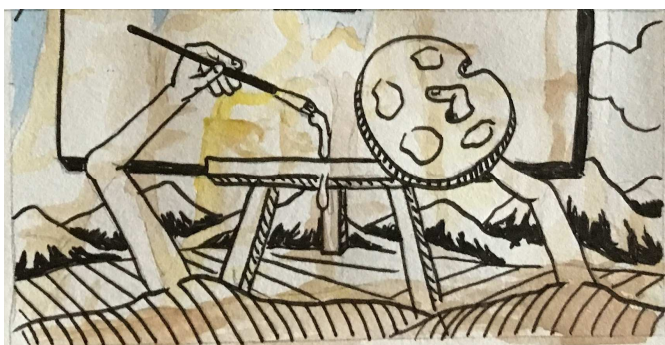

**Transformer Cabinet Mural Project 2018**  
**Artist: Chris Bates**  
**Location: 224 N. Sherwood (SP# 46478)**

**ADAPTIVITY**

This design is under-painted with images of raccoon habitat. Trash bins, bird feeders, storm drains and holes in trees. It will be covered over with black and white line drawings of raccoons. The white lines aren't shown because there was no way to do that with the mock ups but they will add some pop to the box!

Front

Side

Side

Back

Top

**Transformer Cabinet Mural Project 2018**  
**Artist: Chris Bates**  
**Location: NE Corner Remington/Oak (Need SP# )**

**“Paint Your Veggies”**

The box is under-painted with one side being garden veggies and the other the white place from Georgia O’Keefe paintings. Veggies are drawn over with hands watering and the white place is drawn over by hands painting. Black and white lines will be present and poppin’!

Front

Side

Side

Back

Top