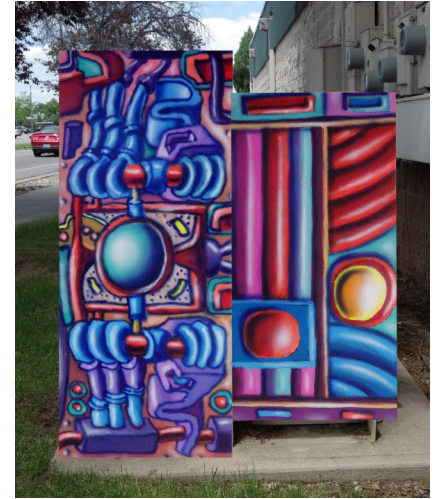

Transformer Cabinet Mural Project 2017
Artist: Werner Schreiber
Location: 3675 S. College (SP42997)

Sunbars

This design is busy with different shapes of objects . . . tubes, dimensional structures, and round sun bearings (balls). Everything is connected with each other. The design is an original idea which I discovered through my art explorations. I sketched a design out first with pen and paper combining forms and the layout. The final end product is a representation of these ideas.

North Side

Front

South Side

Back

Top