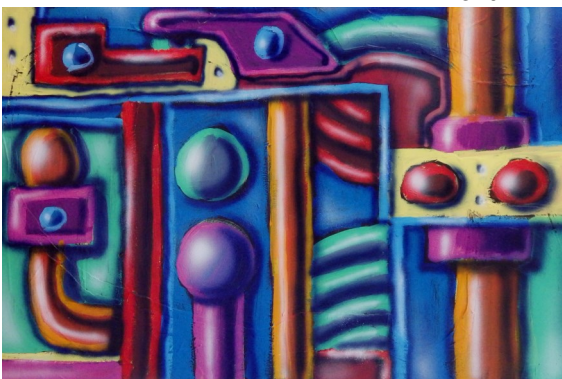

Transformer Cabinet Mural Project 2017
Artist: Werner Schreiber
Location: 3675 S. College (SP42997)

Sunbars

This design is busy with different shapes of objects . . . tubes, dimensional structures, and round sun bearings (balls). Everything is connected with each other. The design is an original idea which I discovered through my art explorations. I sketched a design out first with pen and paper combining forms and the layout. The final end product is a representation of these ideas.

North Side

Front

South Side

Back

Top