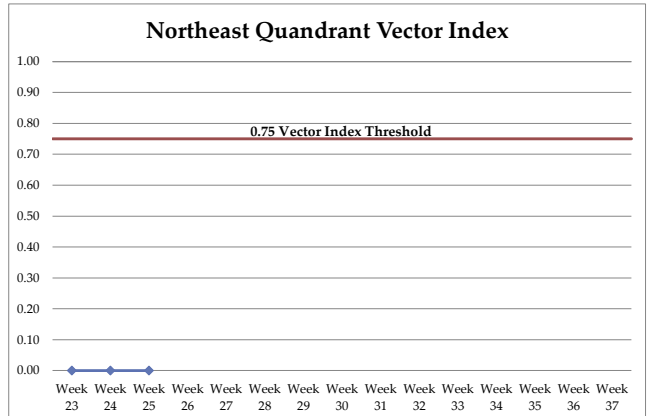

2016 West Nile Virus Vector Index

Current Week:

25

Week Ending Date: 6/25/2016

Drake Road

Drake Road