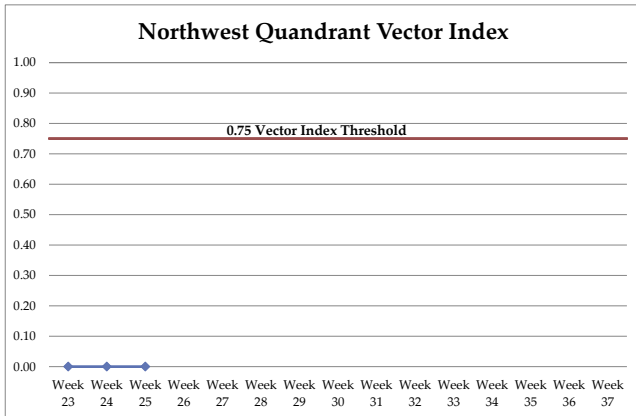

2016 West Nile Virus Vector Index

Current Week:

25

Week Ending Date: 6/25/2016

Drake Road

Drake Road