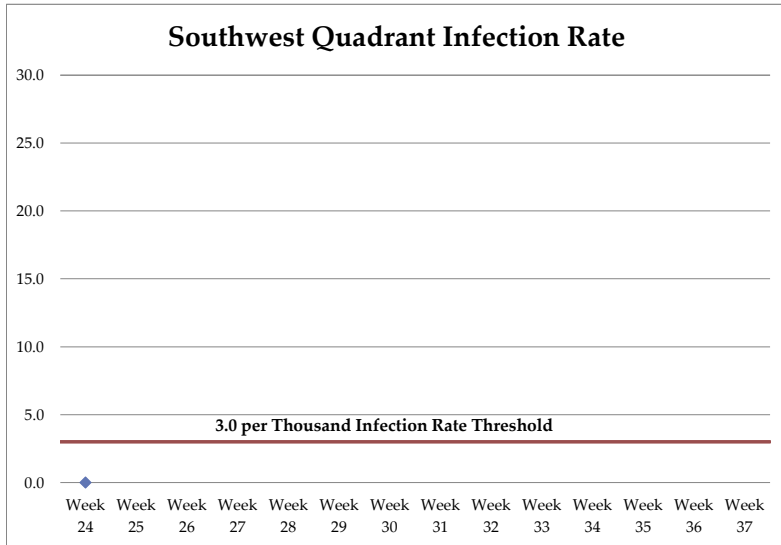

Current Week:

24

Week Ending Date: 6/17/2017

2017 West Nile Virus Infection Rate Threshold

Drake Road

Drake Road

C
o
l
l
e
g
e

A
v
e