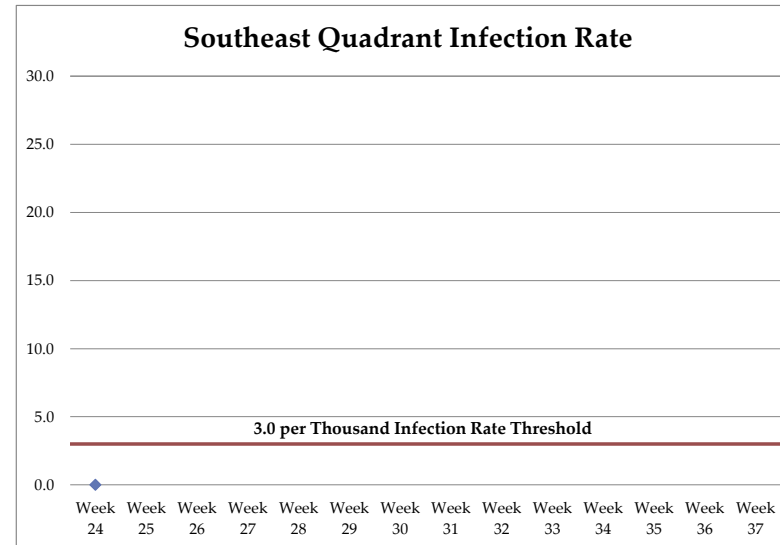

Current Week:

24

Week Ending Date: 6/17/2017

2017 West Nile Virus Infection Rate Threshold

Drake Road

Drake Road

C
o
l
l
e
g
e

A
v
e