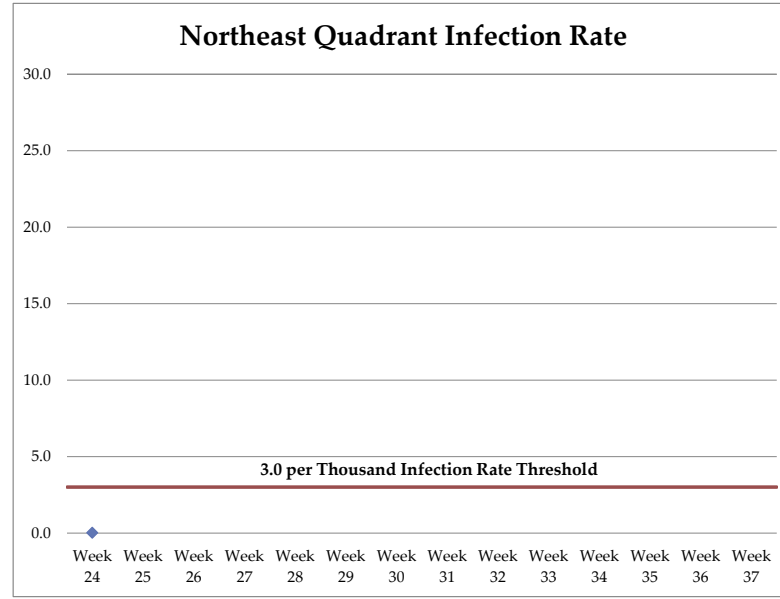

Current Week:

24

Week Ending Date: 6/17/2017

2017 West Nile Virus Infection Rate Threshold

Drake Road

Drake Road

C
o
l
l
e
g
e

A
v
e