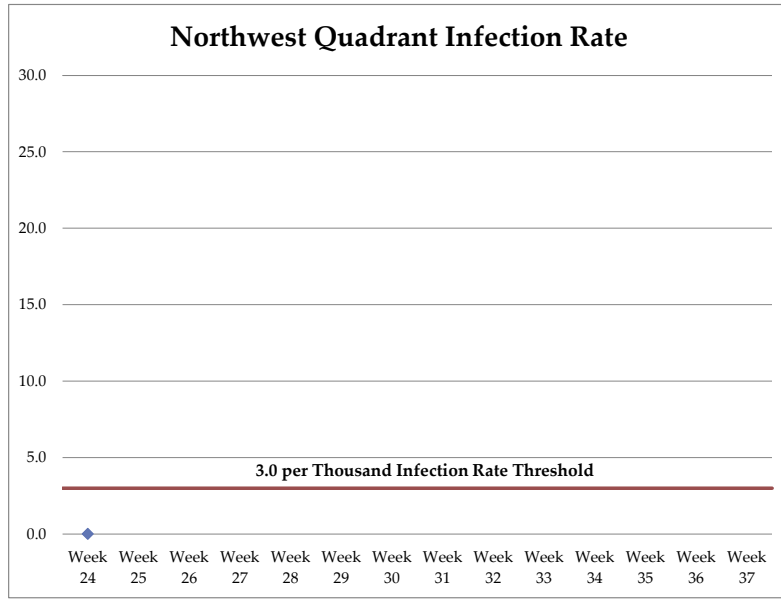

Current Week:

24

Week Ending Date: 6/17/2017

2017 West Nile Virus Infection Rate Threshold

Drake Road

Drake Road

C
o
l
l
e
g
e

A
v
e