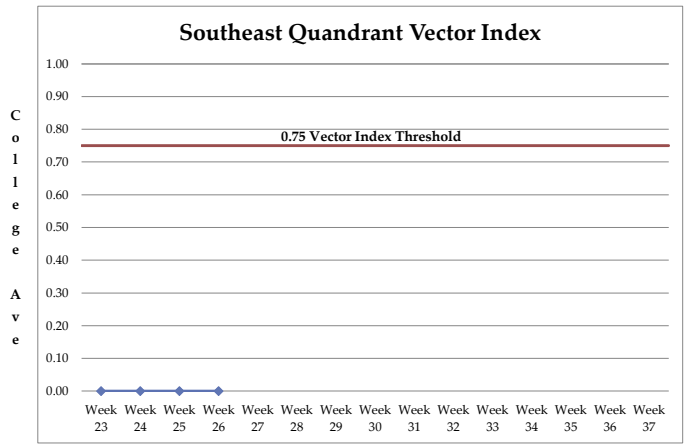

# 2016 West Nile Virus Vector Index

Current Week:

26

Week Ending Date: 7/3/2016

Drake Road

Drake Road

C  
o  
l  
l  
e  
c  
t  
e  
d

A  
v  
e  
r  
a  
g  
e