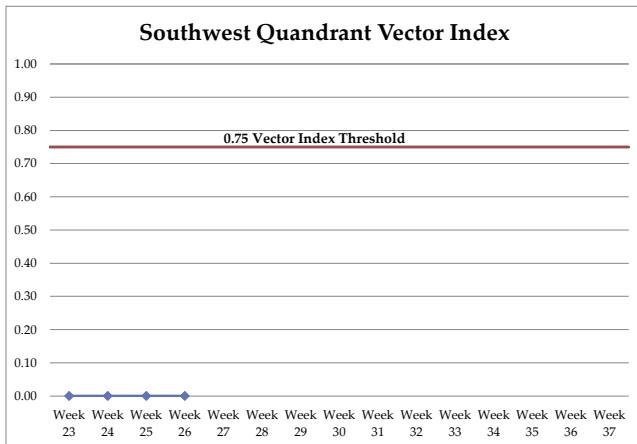

# 2016 West Nile Virus Vector Index

Current Week:

26

Week Ending Date: 7/3/2016

Drake Road

Drake Road

C  
o  
l  
l  
e  
c  
t  
e  
d

A  
v  
e  
r  
a  
g  
e