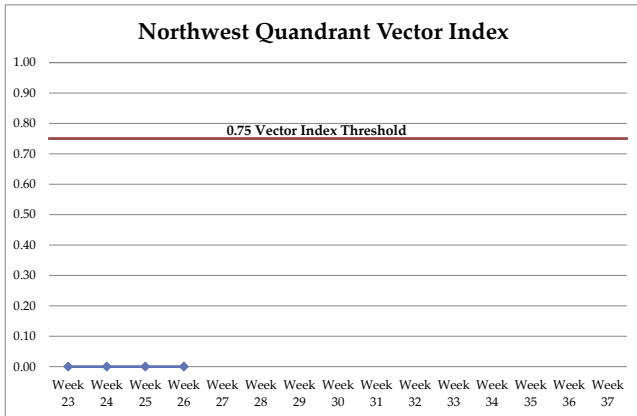

# 2016 West Nile Virus Vector Index

Current Week:

26

Week Ending Date: 7/3/2016

Drake Road

Drake Road

C  
o  
l  
l  
e  
c  
t  
e  
d

A  
v  
e  
r  
a  
g  
e