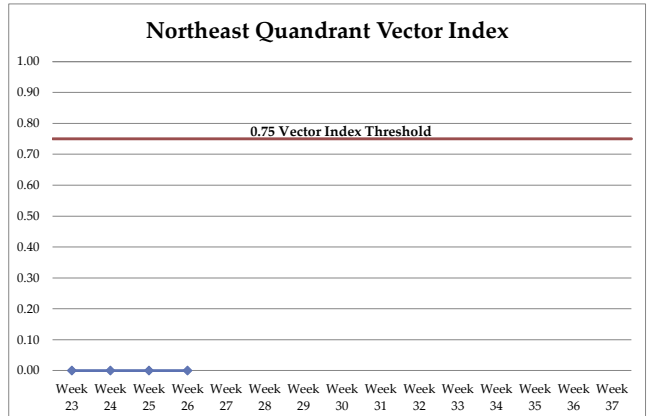

# 2016 West Nile Virus Vector Index

Current Week:

26

Week Ending Date: 7/3/2016

Drake Road

Drake Road

C  
o  
l  
l  
e  
c  
t  
e  
d

A  
v  
e  
r  
a  
g  
e