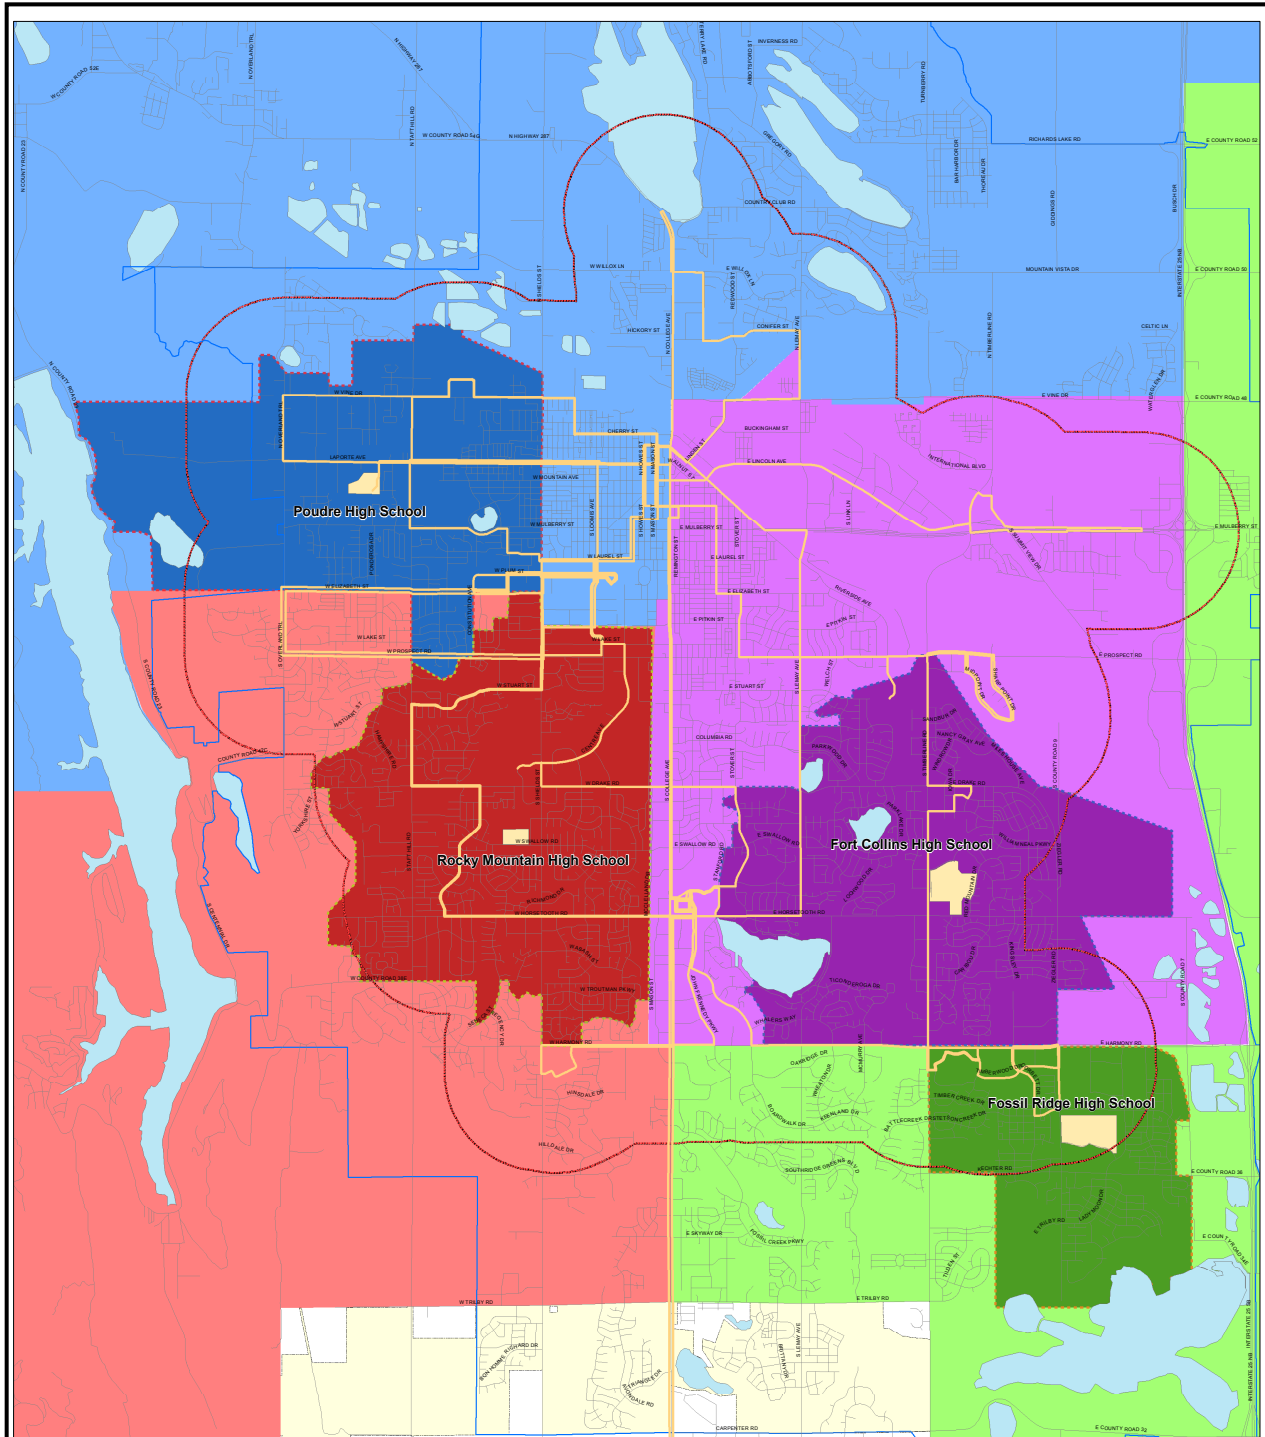

# Poudre School District High School Boundaries

**Poudre School District  
High School Attendance  
Area and Walk Boundary**

Legend	
	Transit Routes
	Fort Collins GMA
	Dial-A-Ride Service Area
	High Schools
	Fort Collins Attendance Boundary
	Fossil Ridge Attendance Boundary
	Poudre Attendance Boundary
	Rocky Mountain Attendance Boundary
	Fort Collins Walk Boundary
	Fossil Ridge Walk Boundary
	Poudre Walk Boundary
	Rocky Mountain Walk Boundary