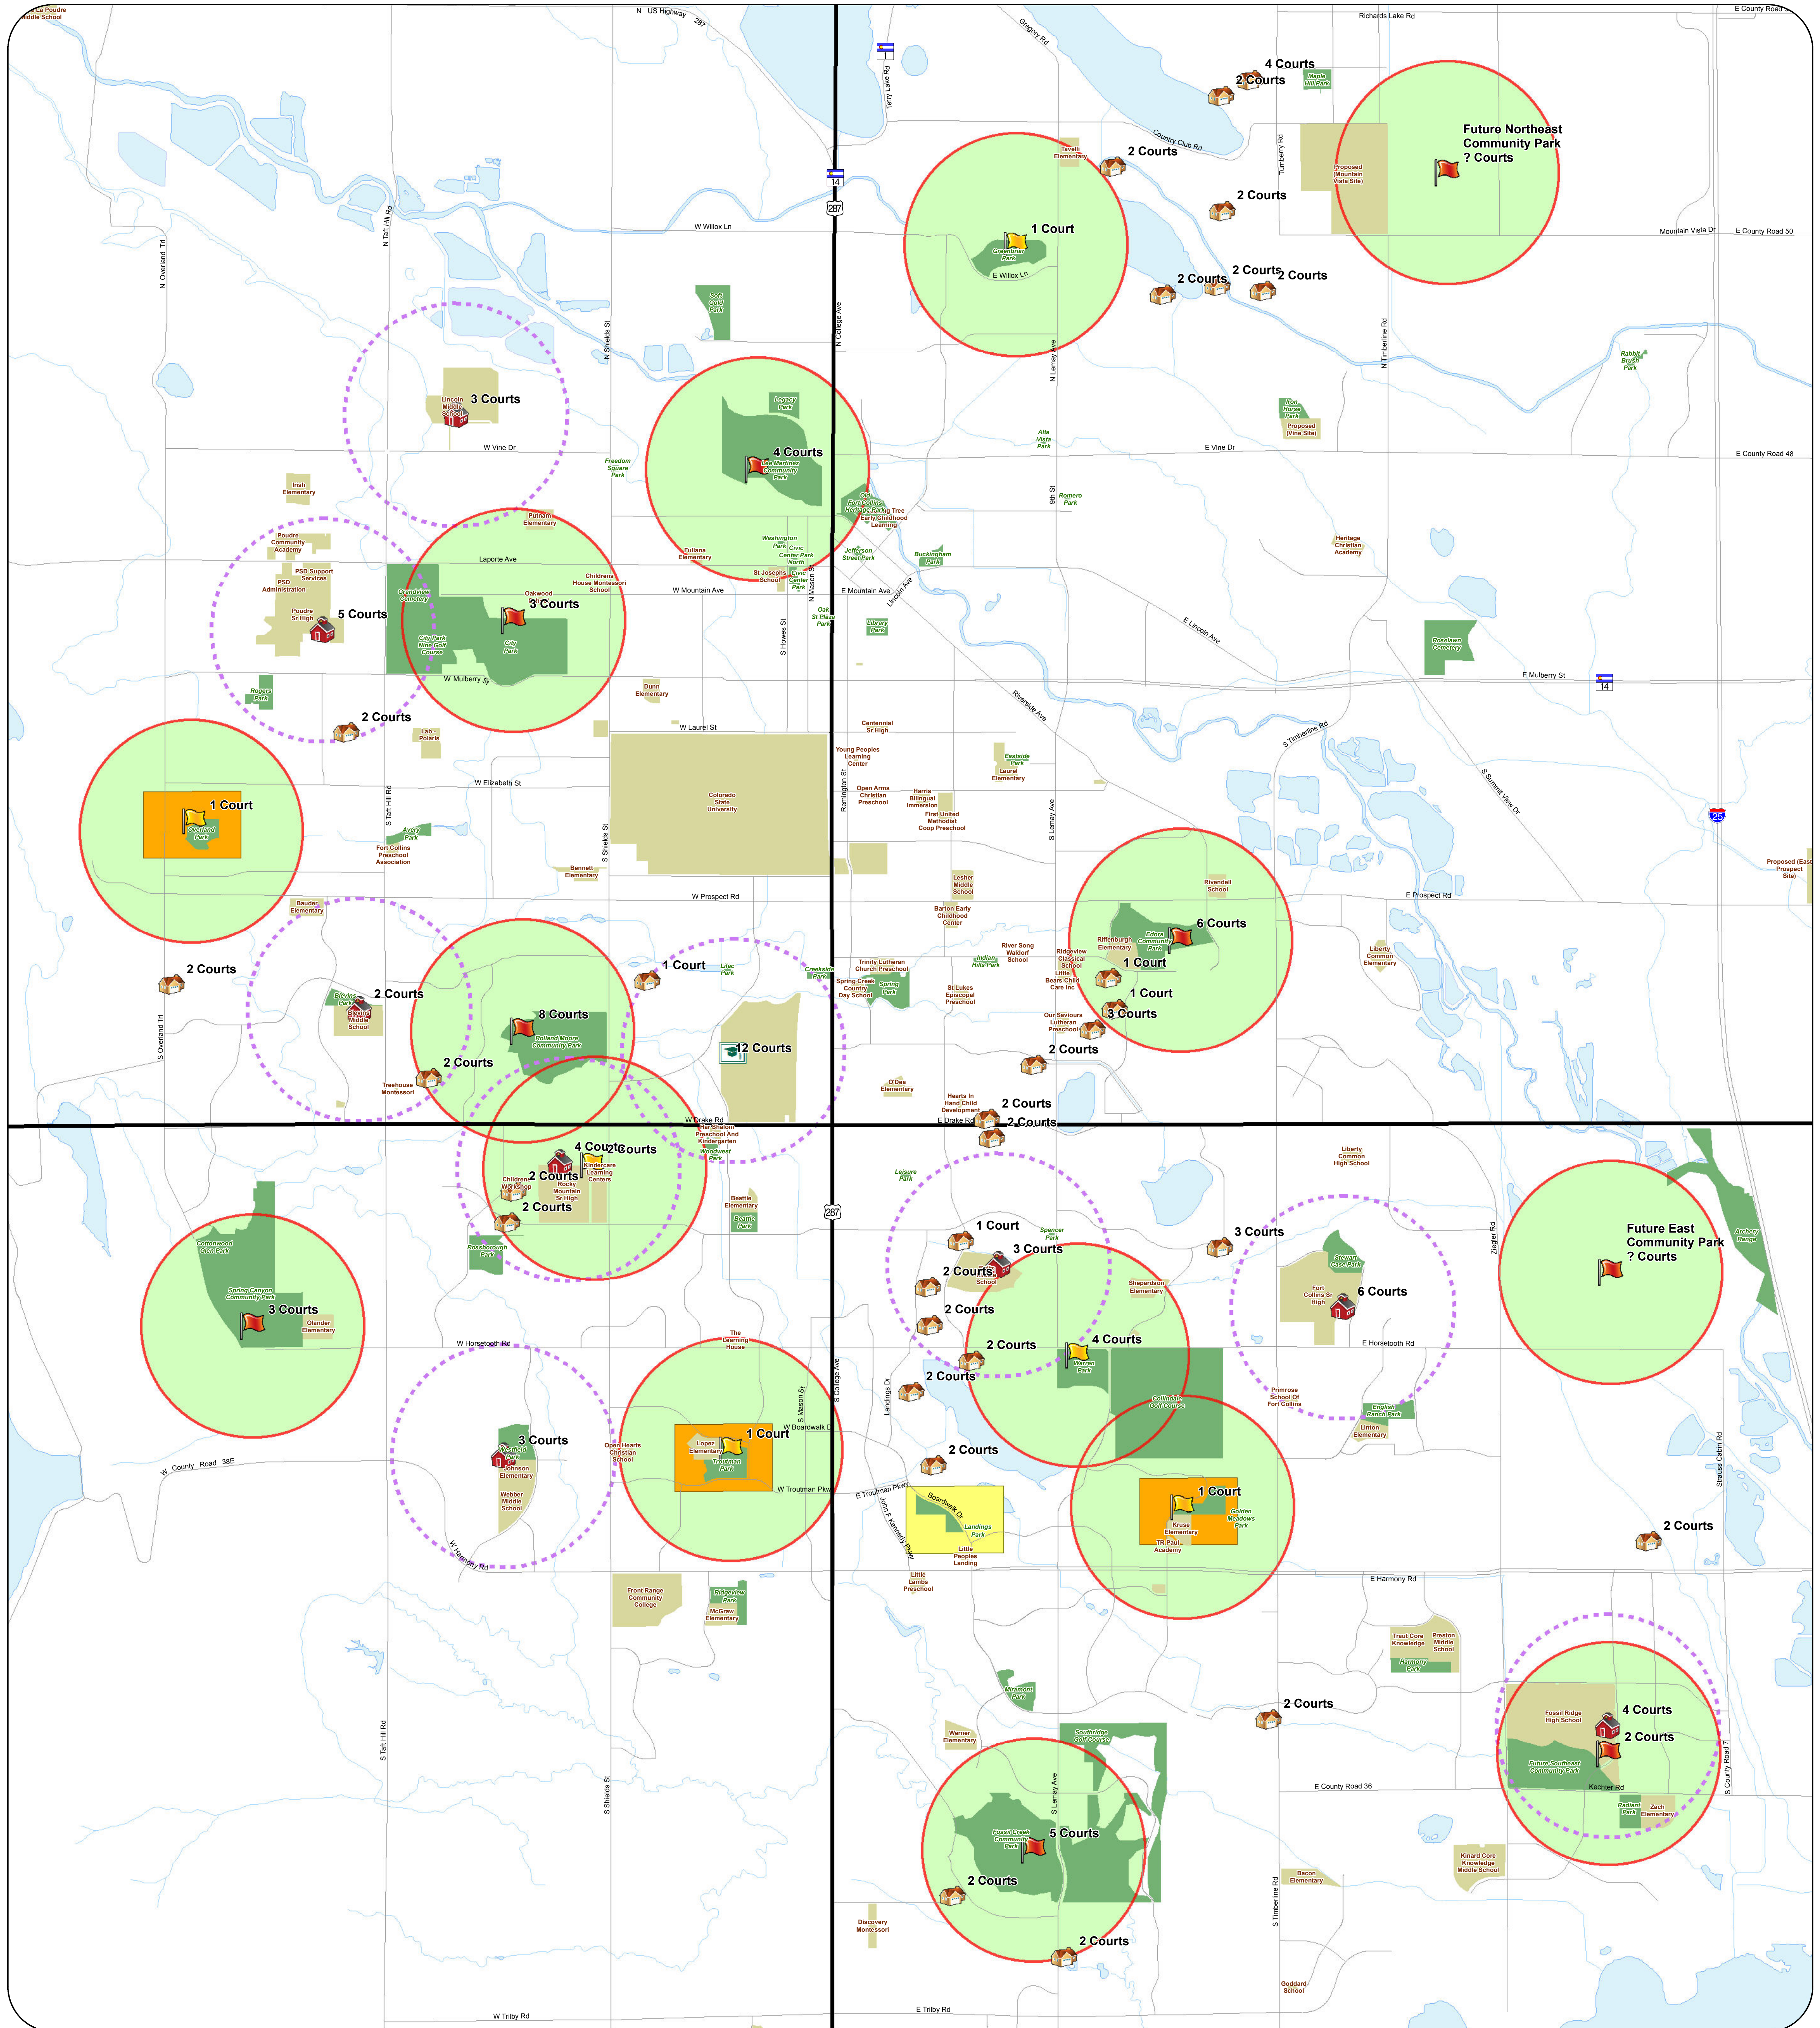

City of Fort Collins Parks & Recreation

Tennis Court Locations - Proposed

Tennis Court Owners	Half-Mile Buffers	Removed Courts
City Community Park	City Courts to Remain	1 Court Removed
City Neighborhood Park	School Courts Buffer	2 Courts Removed
CSU	City Court Buffer	Streets
HOA	Water Features	Parks
Poudre School Dist	Schools	

City Courts Removed:

- Golden Meadows Park - 1
- Landings Park - 2
- Troutman Park - 1
- Overland Park - 1
- Rossborough Park - 1 (Removed 2010)