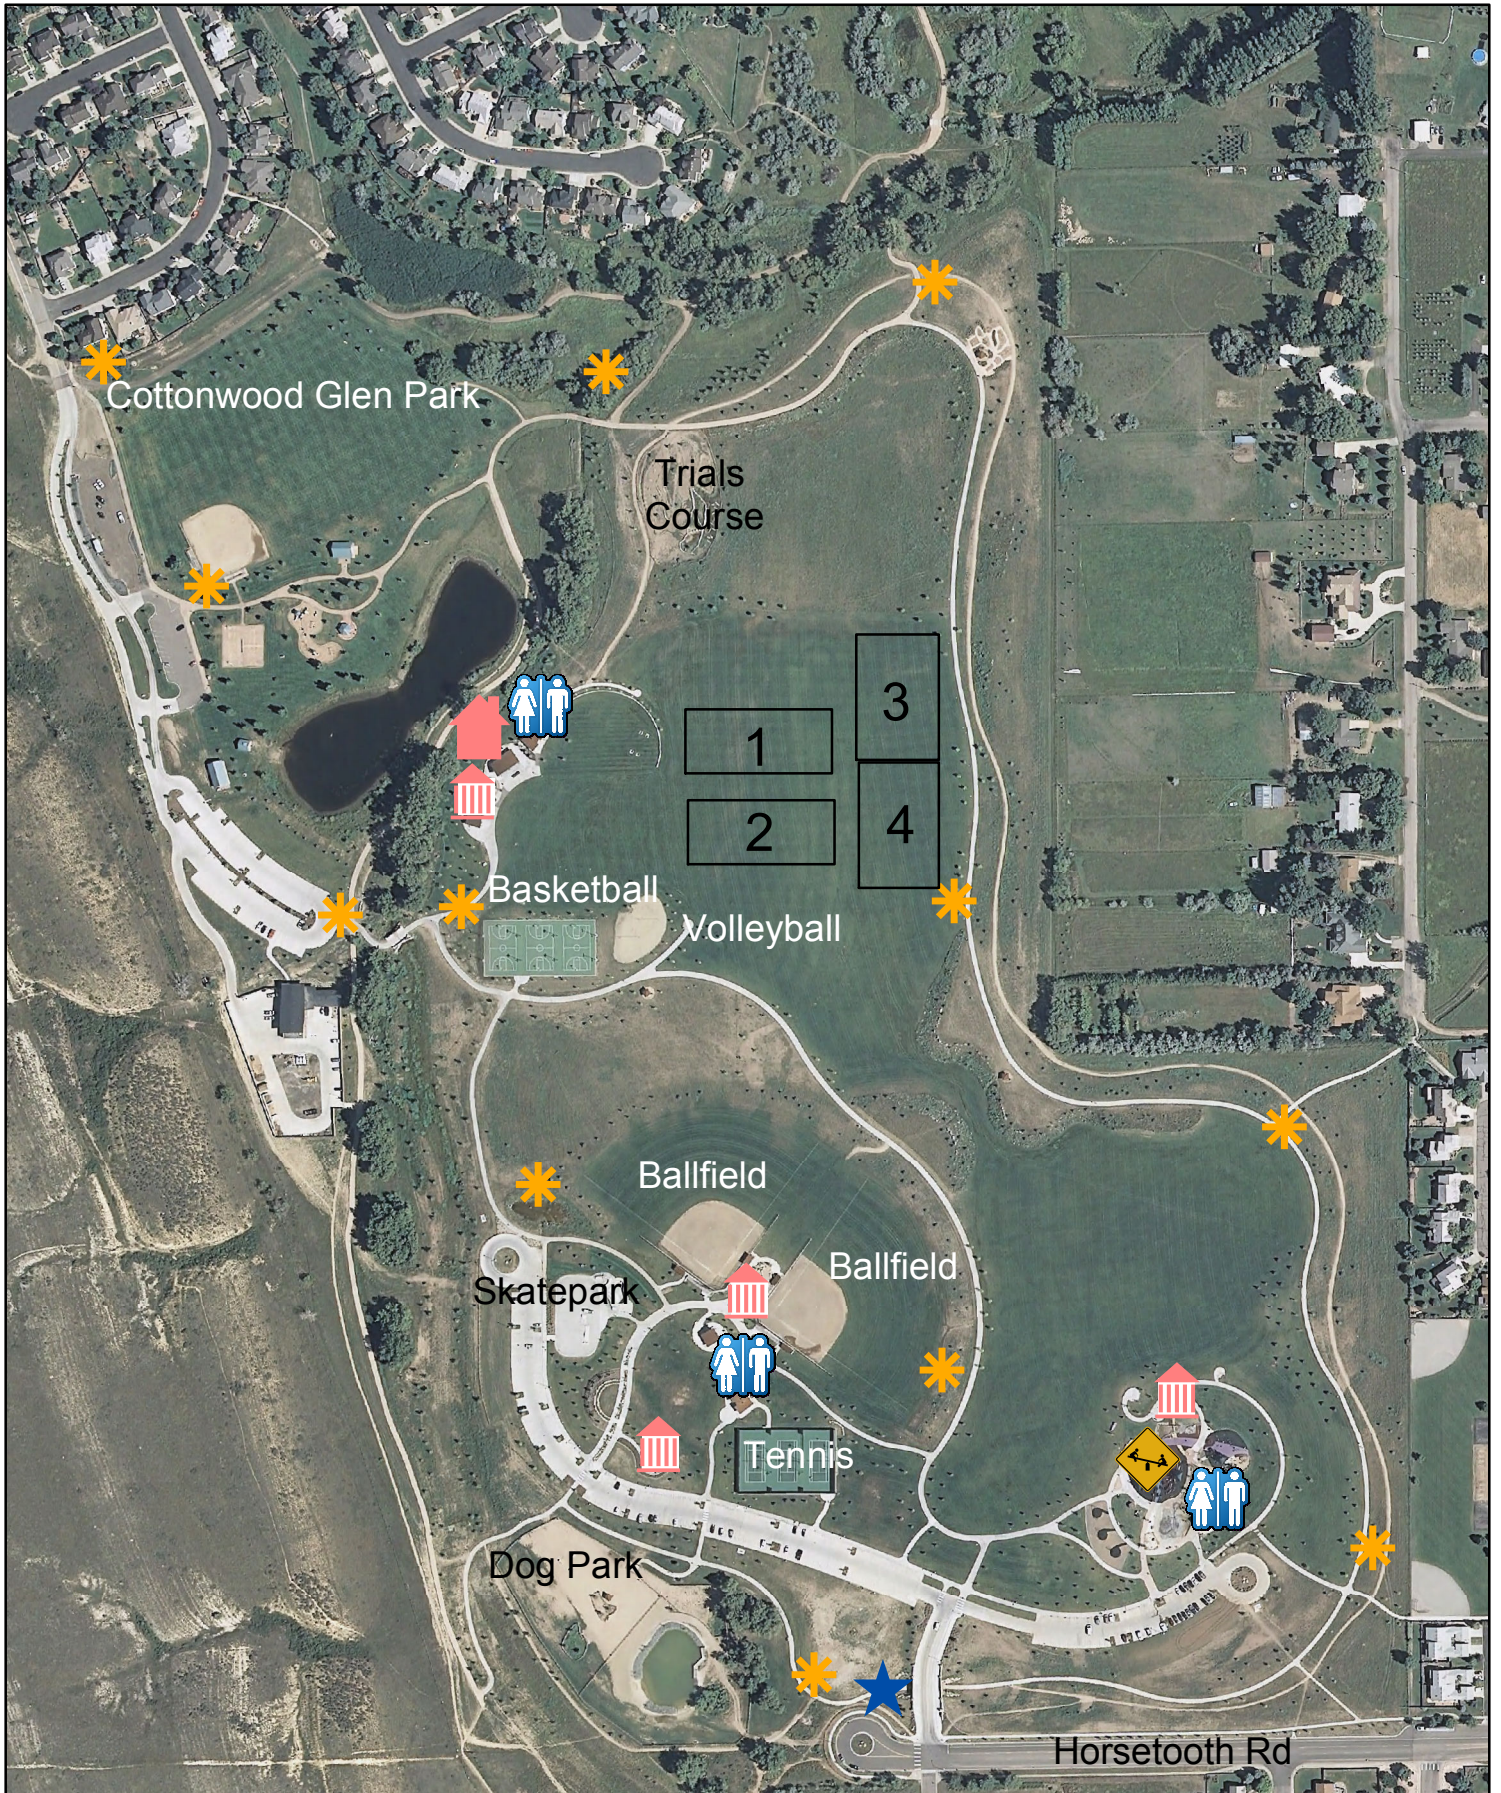

# Spring Canyon Community Park

## 2626 West Horsetooth Rd

### Legend

-  Dog Bag Stations
-  Shelters
-  Veteran Plaza
-  Restrooms
-  Reservable Shelter
-  Playground

1 inch = 363 feet