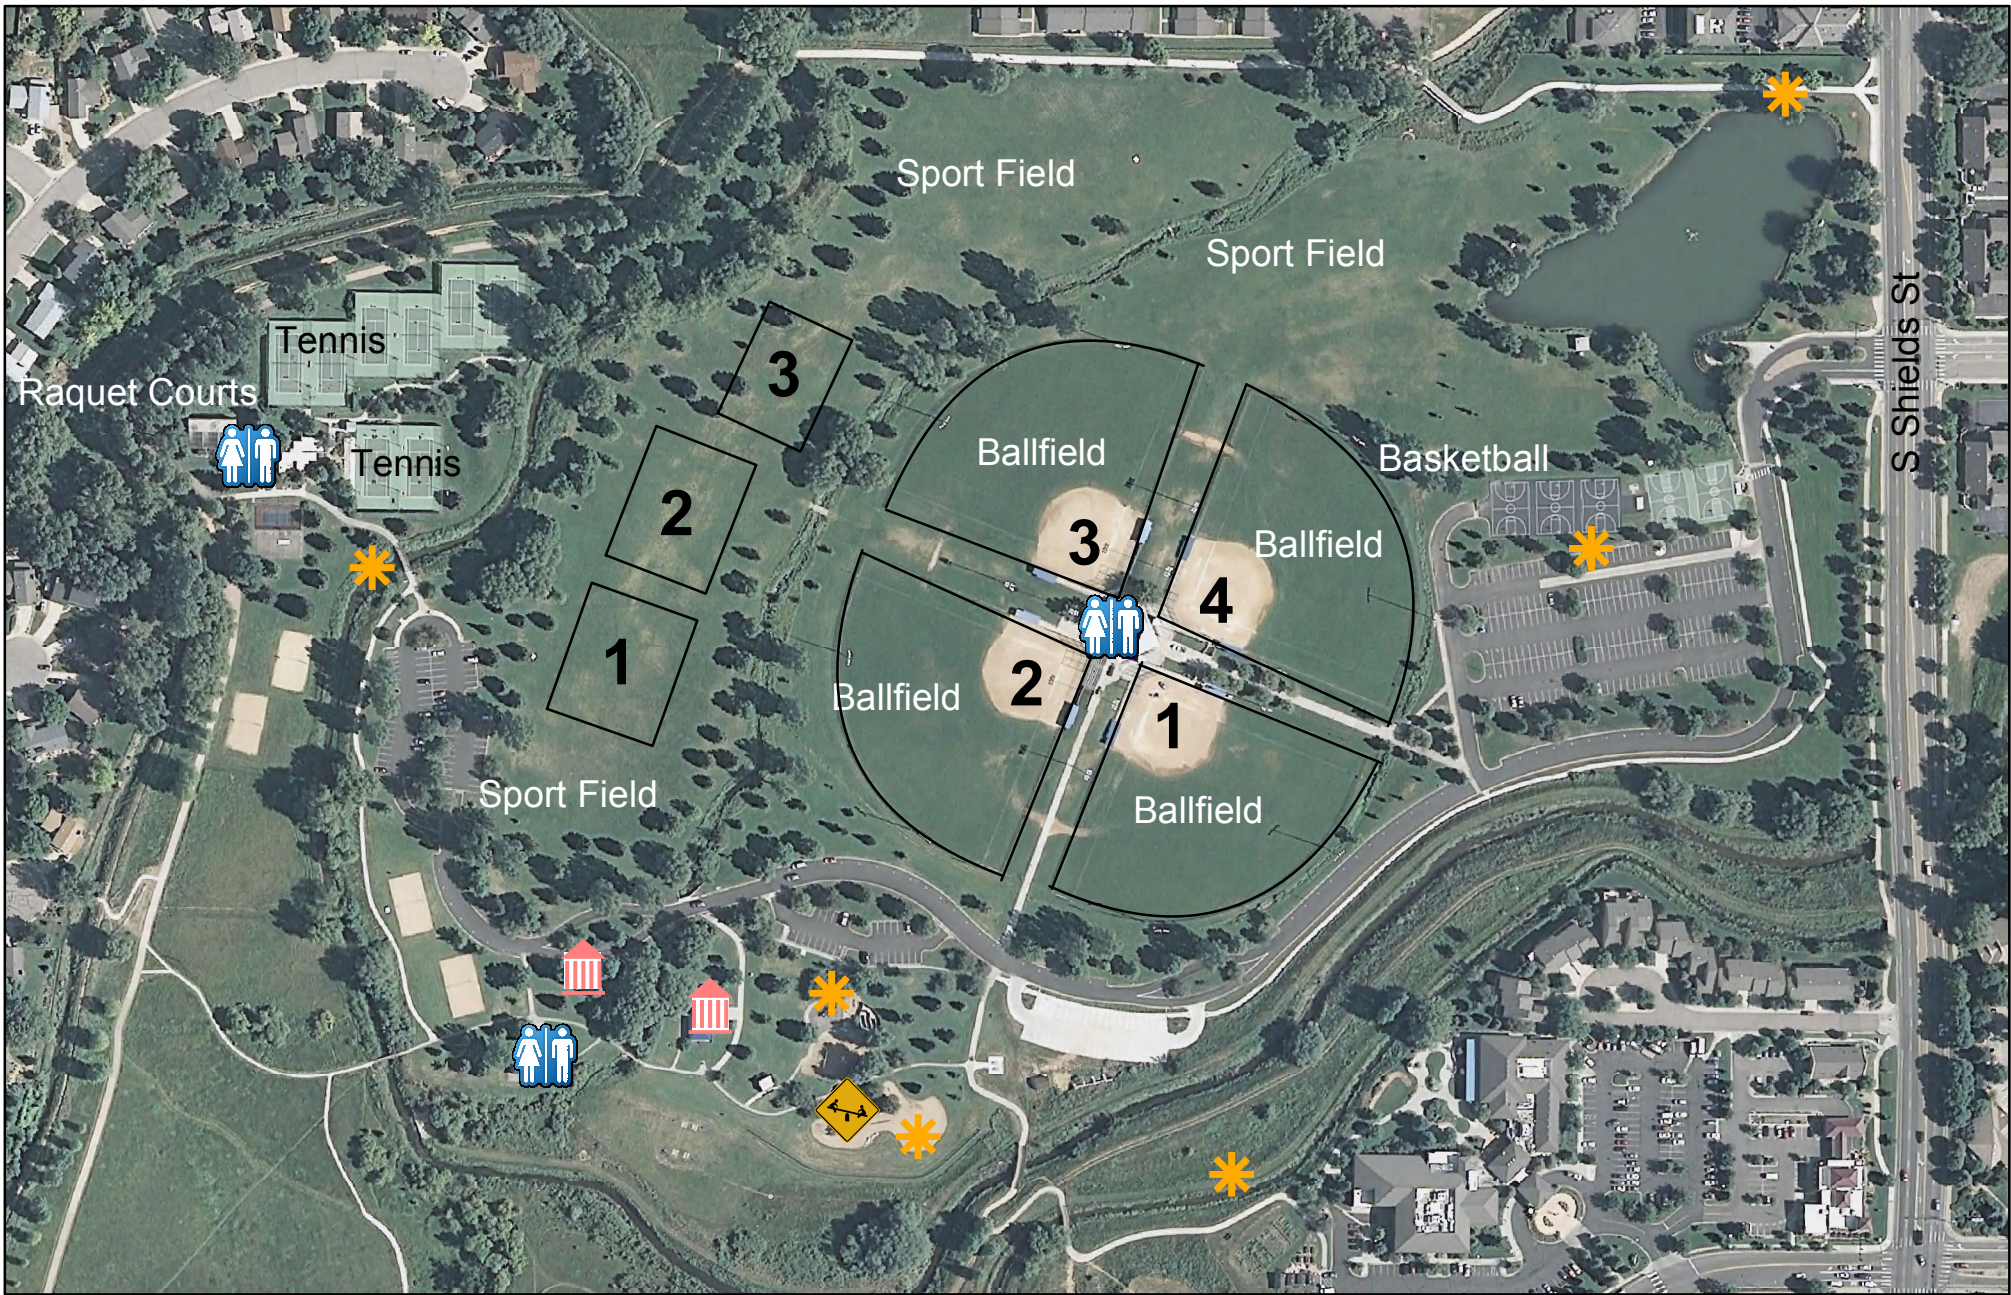

# Rolland Moore Community Park 2201 S. Shields St.

## Legend

-  Shelters
-  Restrooms
-  Playground
-  Dog Bag Stations

1 inch = 259.6 feet