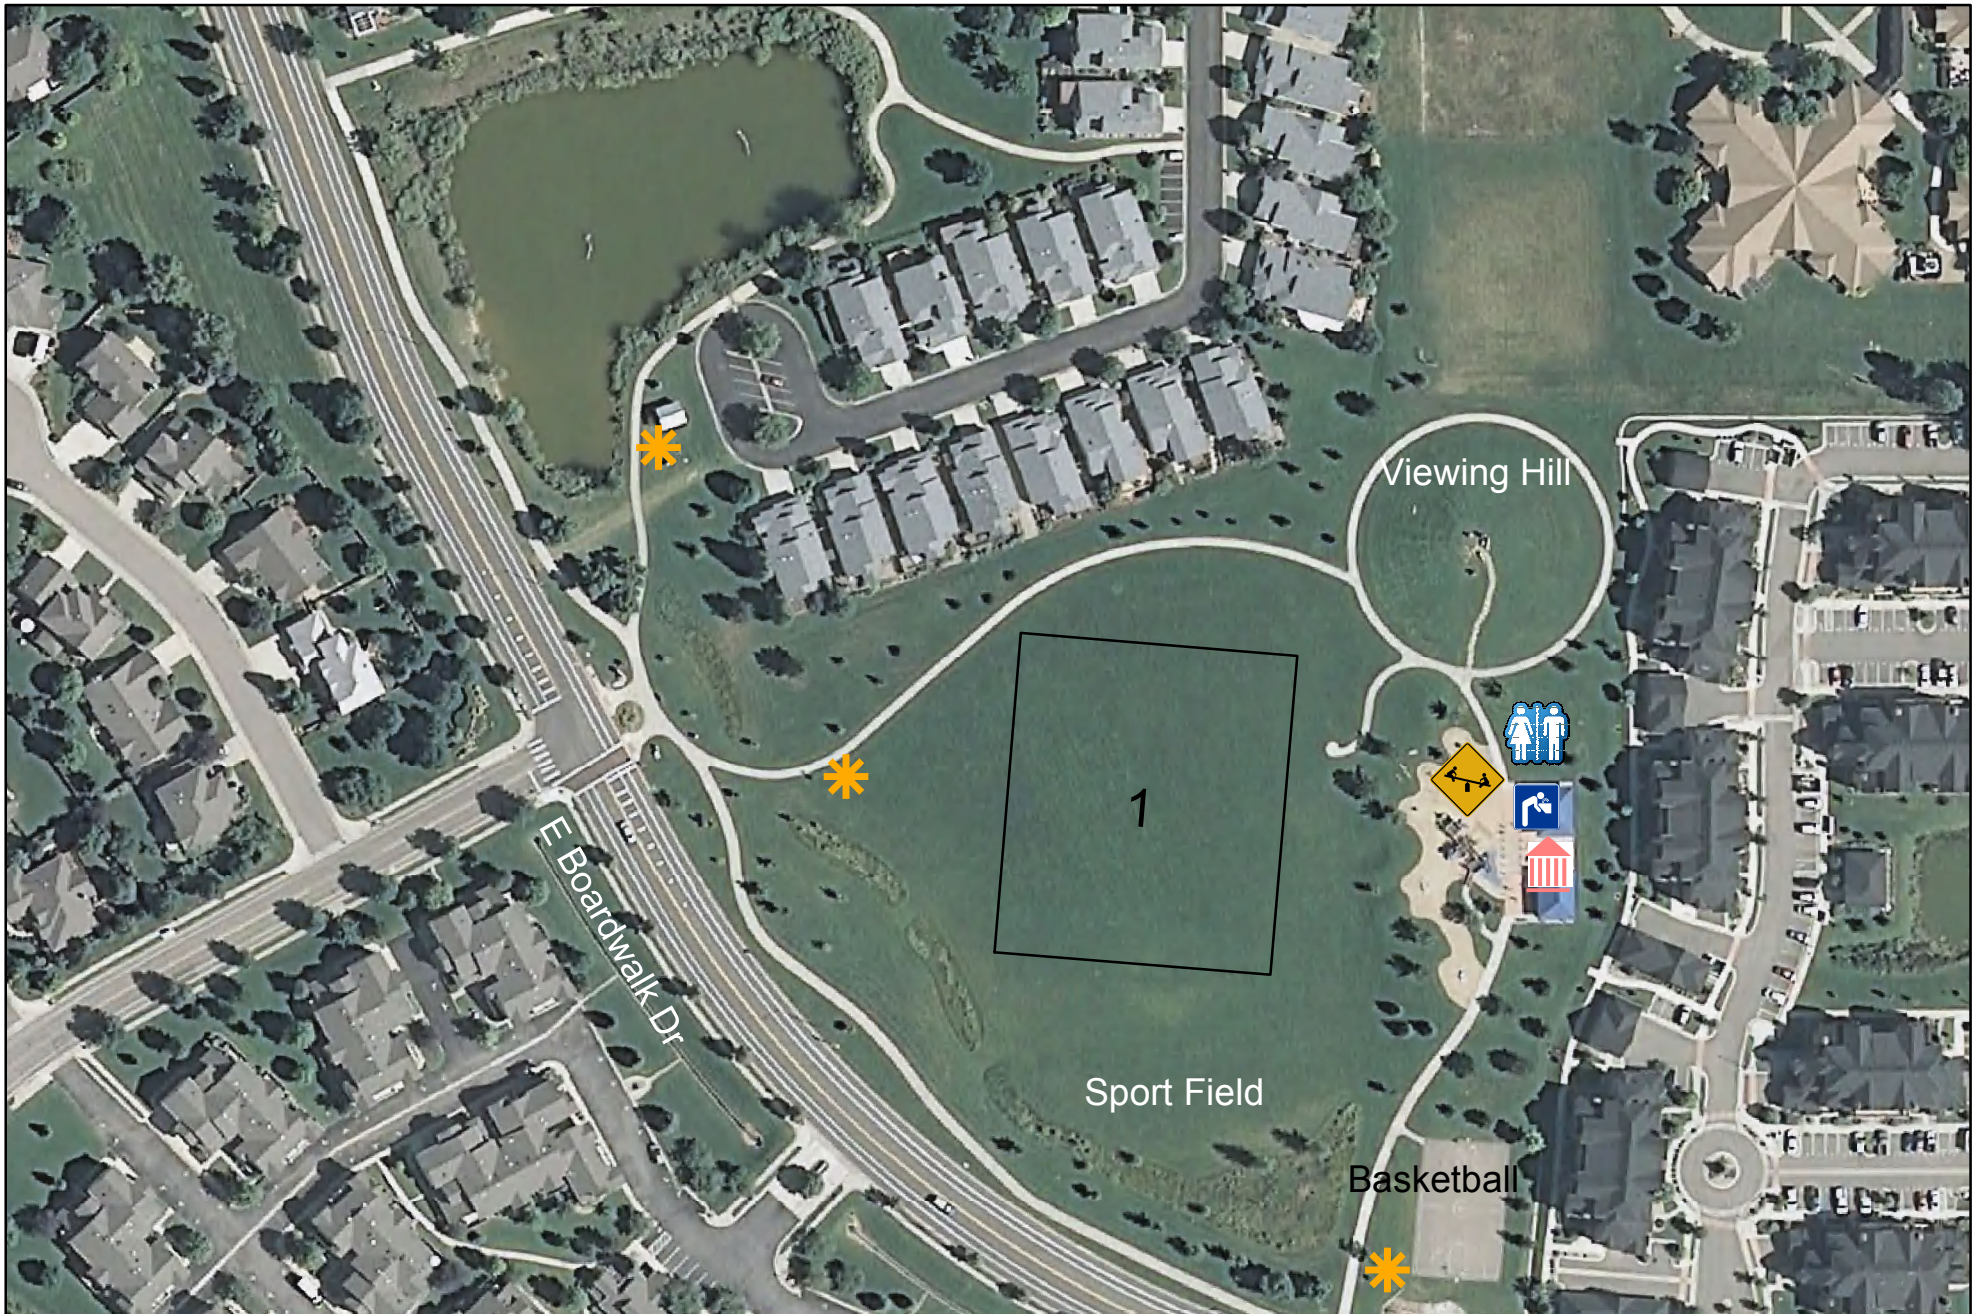

Miramont Park

5138 S. Boardwalk

Legend

-  Shelter
-  Fountain
-  Restroom
-  Dog Bag Stations
-  Playground

1 inch = 139 feet