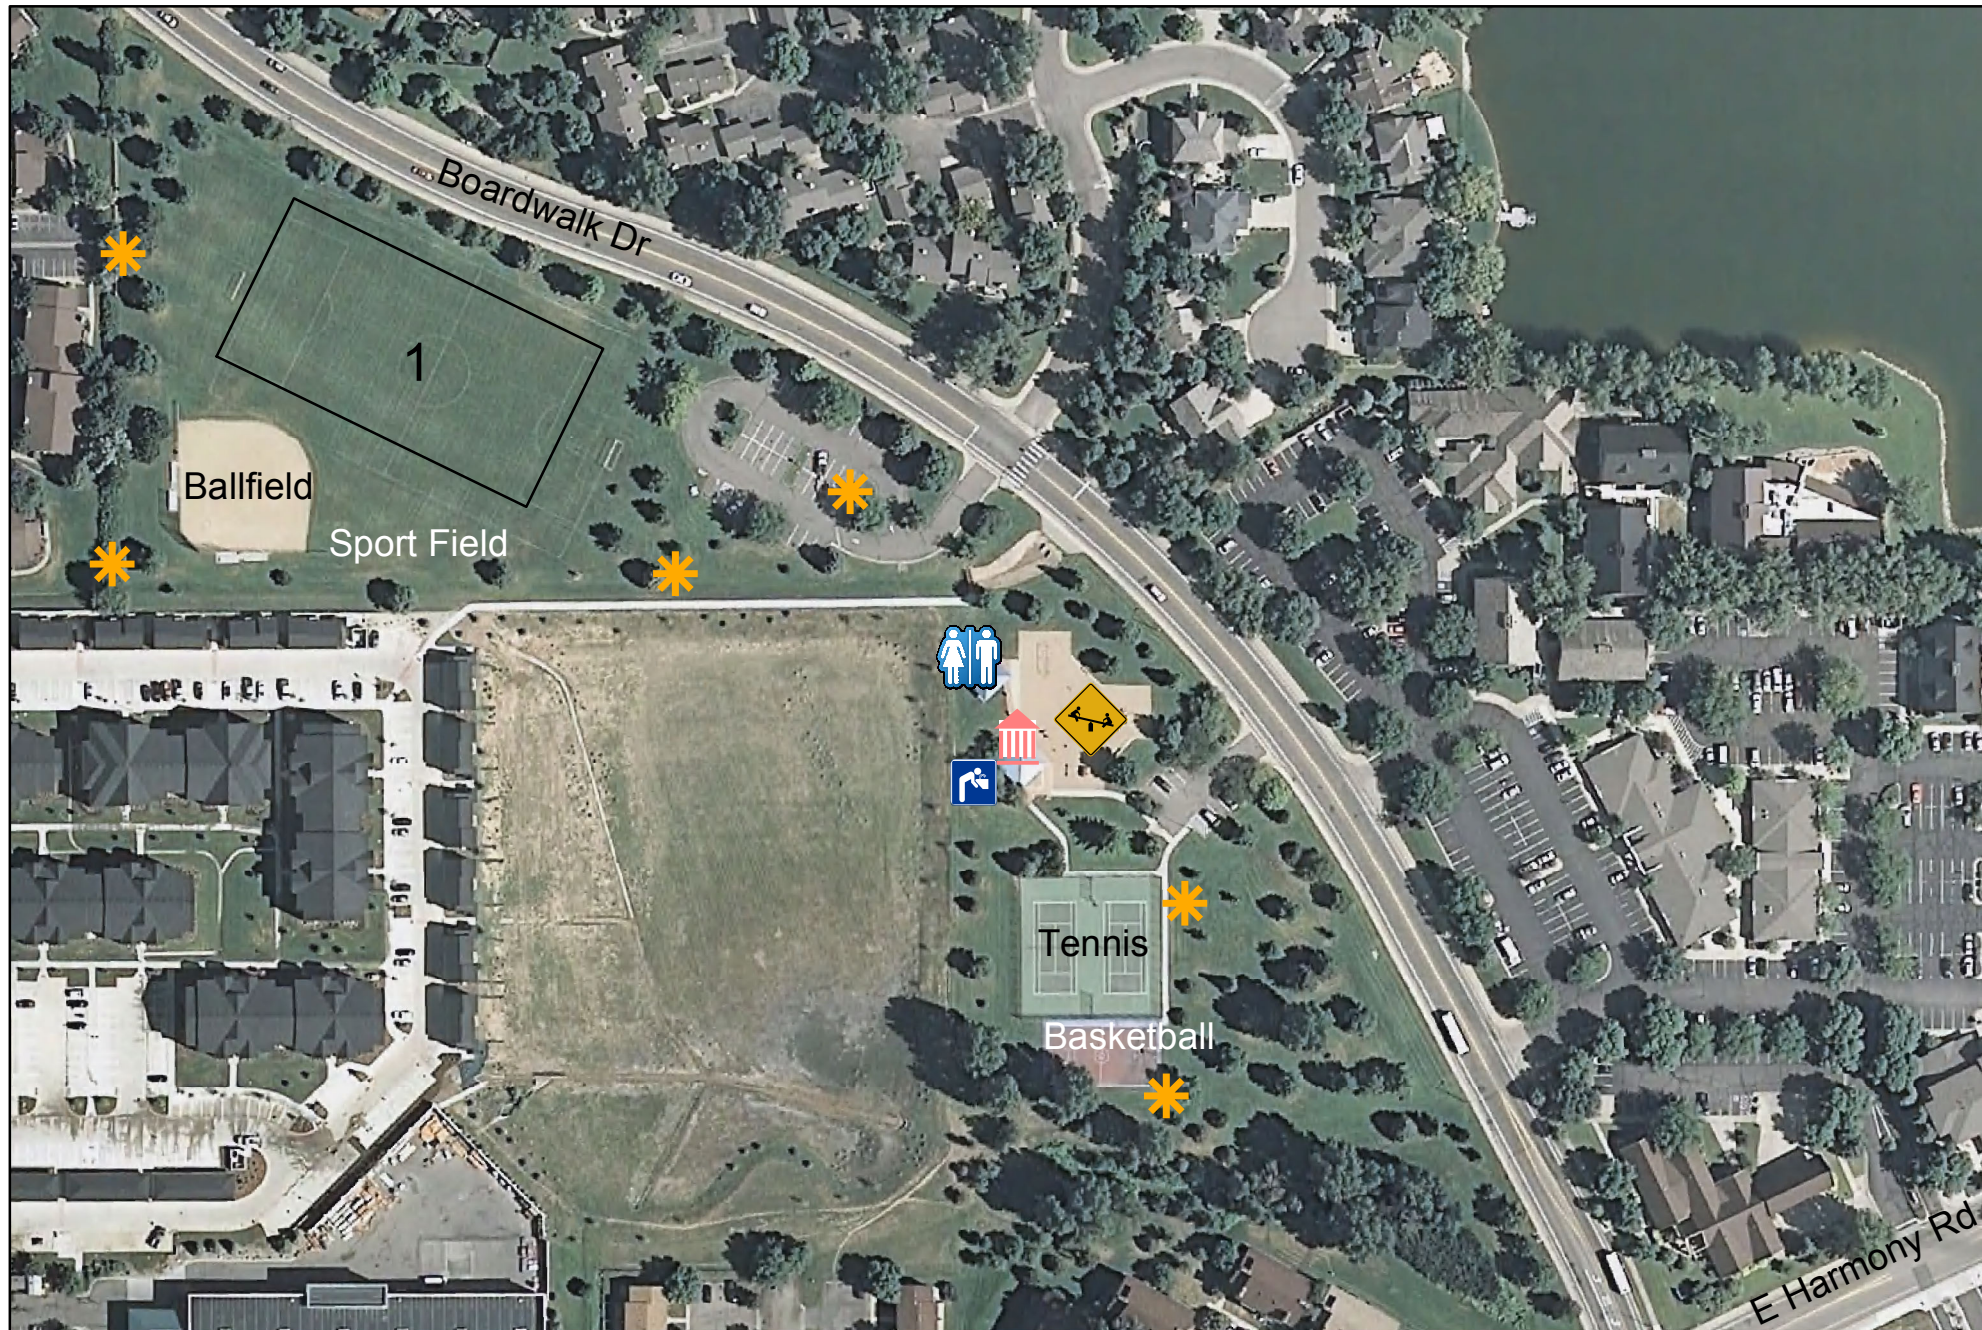

Landings Park 4351 Boardwalk Dr.

Legend

-  Shelter
-  Restroom
-  Fountain
-  Dog Bag Stations
-  Playground

1 inch = 162.9 feet