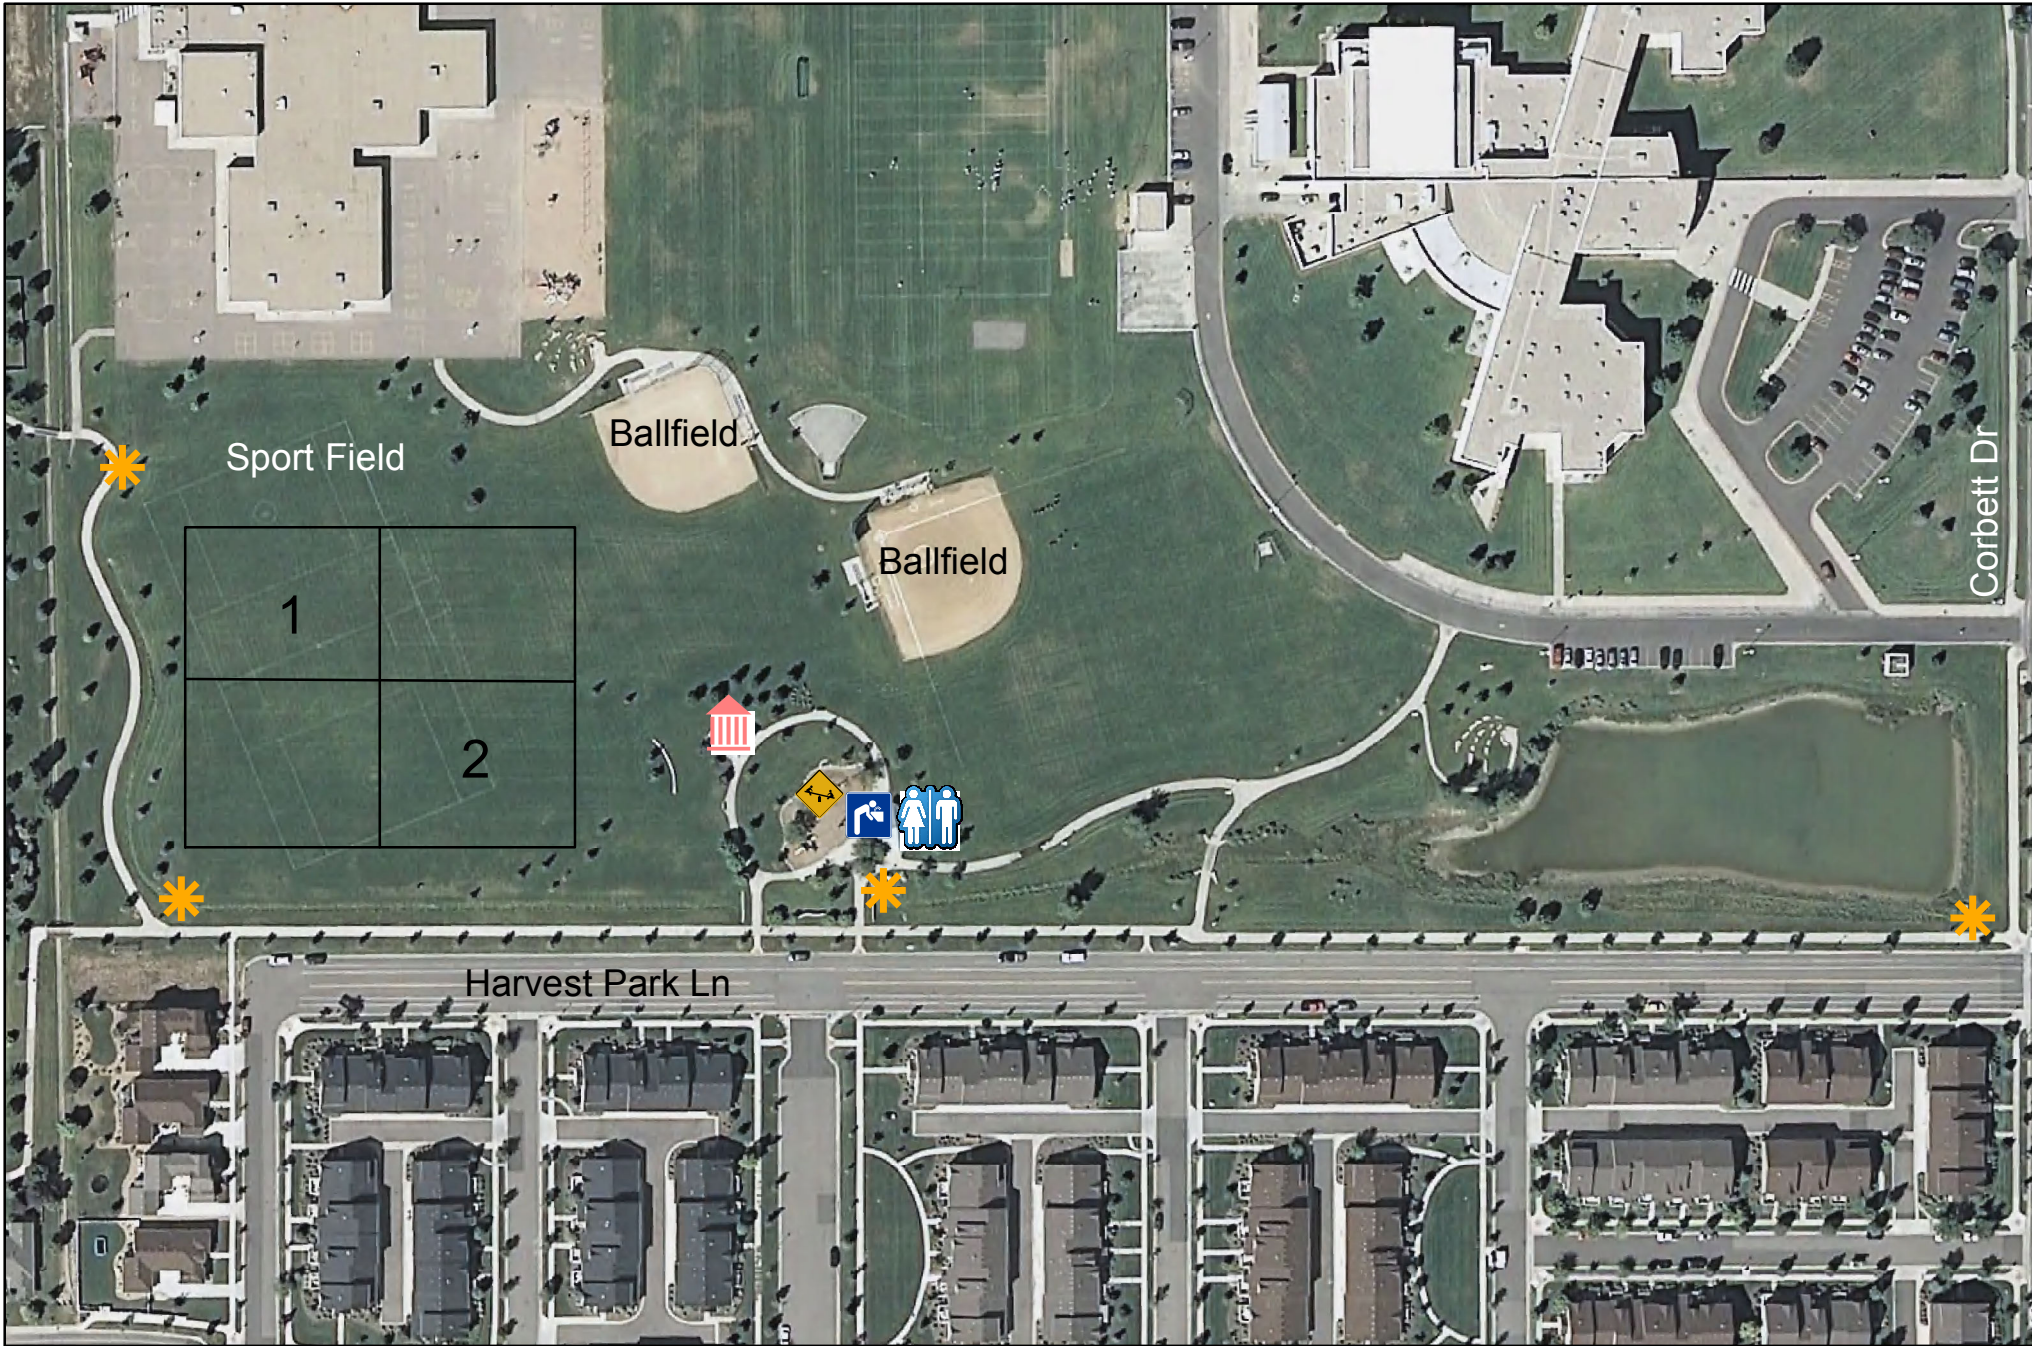

Harmony Park 5015 Corbett Dr.

Legend

-  Shelter
-  Restroom
-  Fountain
-  Dog Bag Stations
-  Playground

1 inch = 160.2 feet