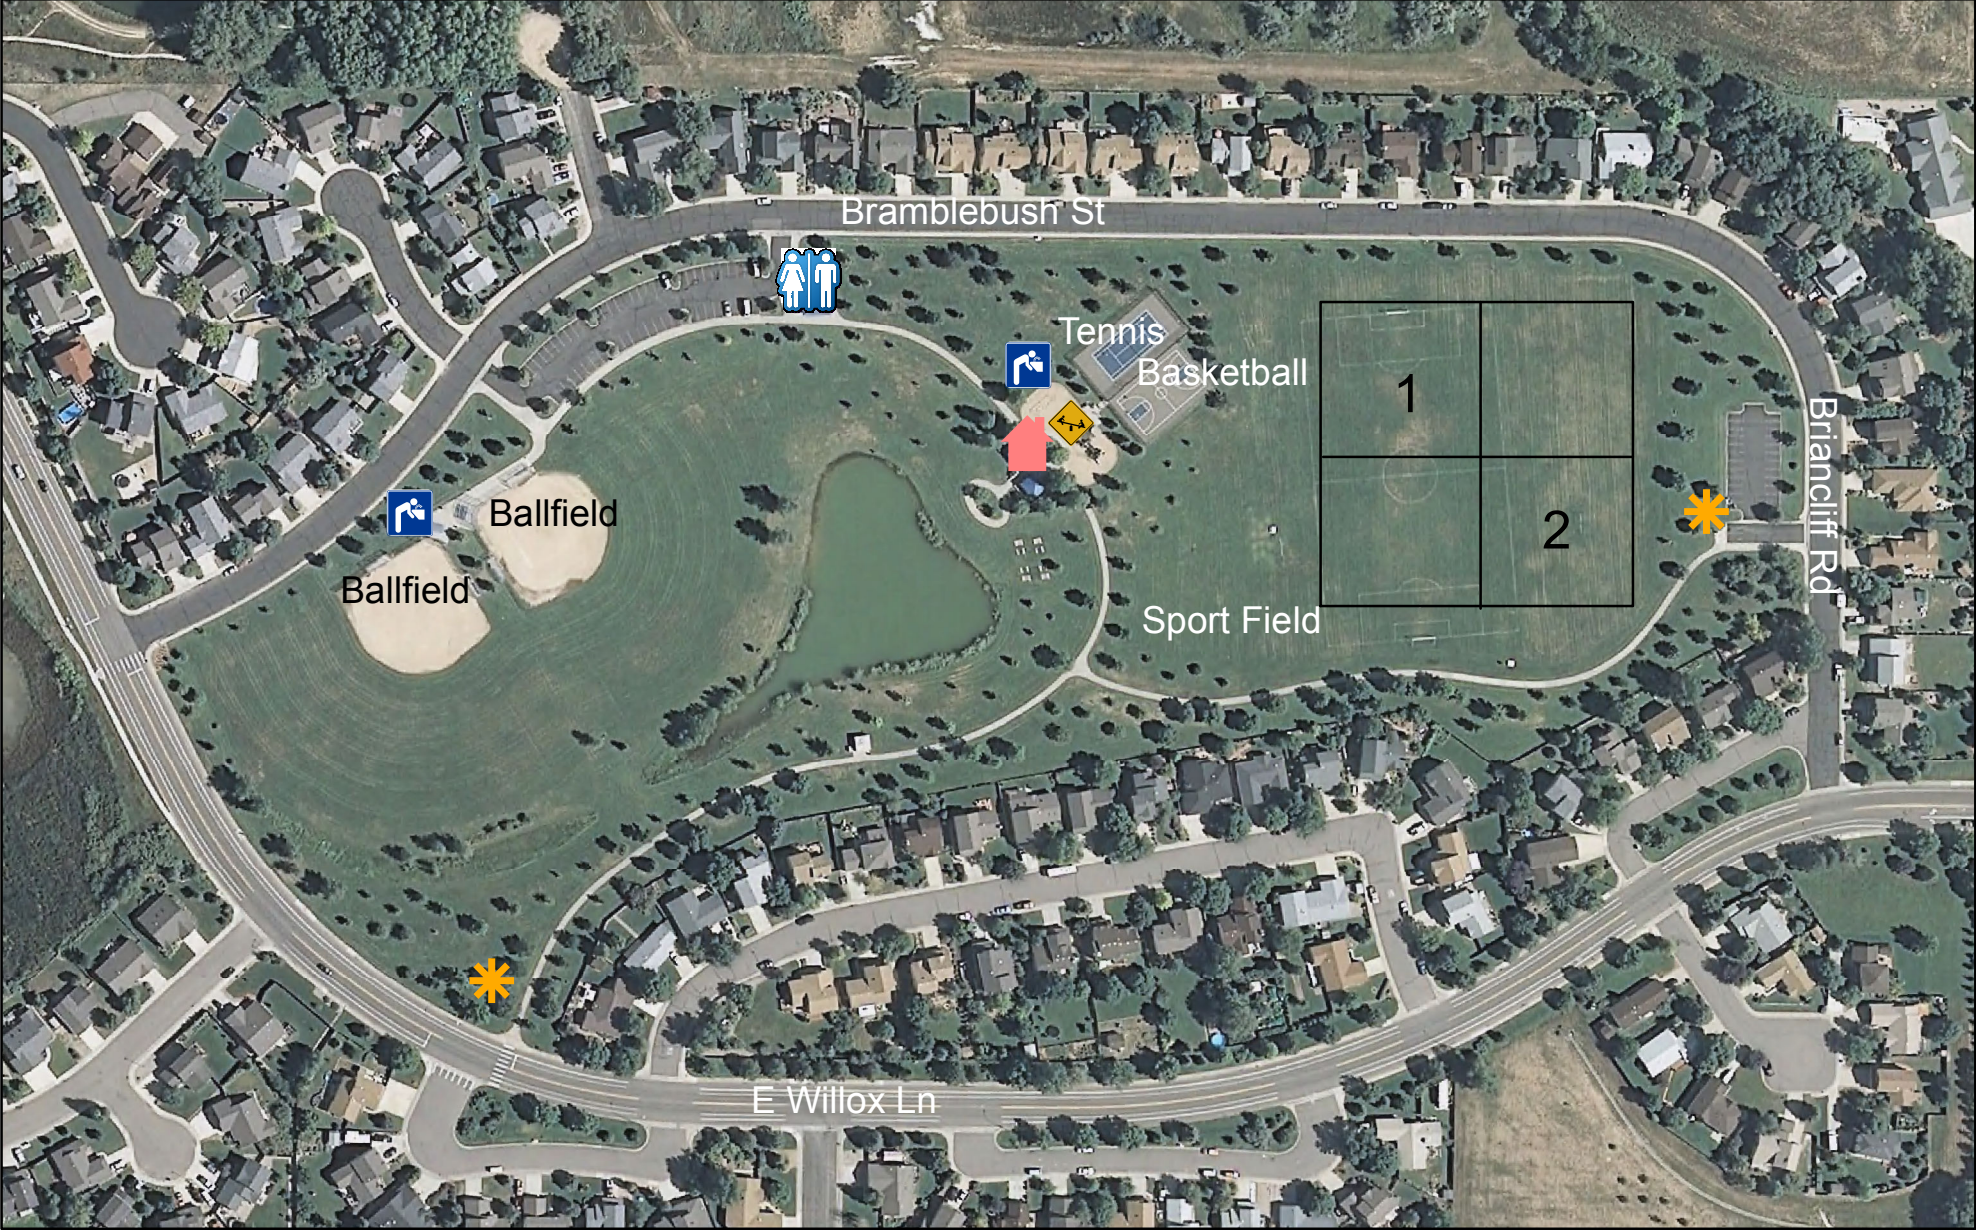

Greenbriar Park 730 Willox Lane

Legend

-  Dog Bag Stations
-  Fountains
-  Playground
-  Restroom
-  Reservable Shelter

1 inch = 211.1 feet