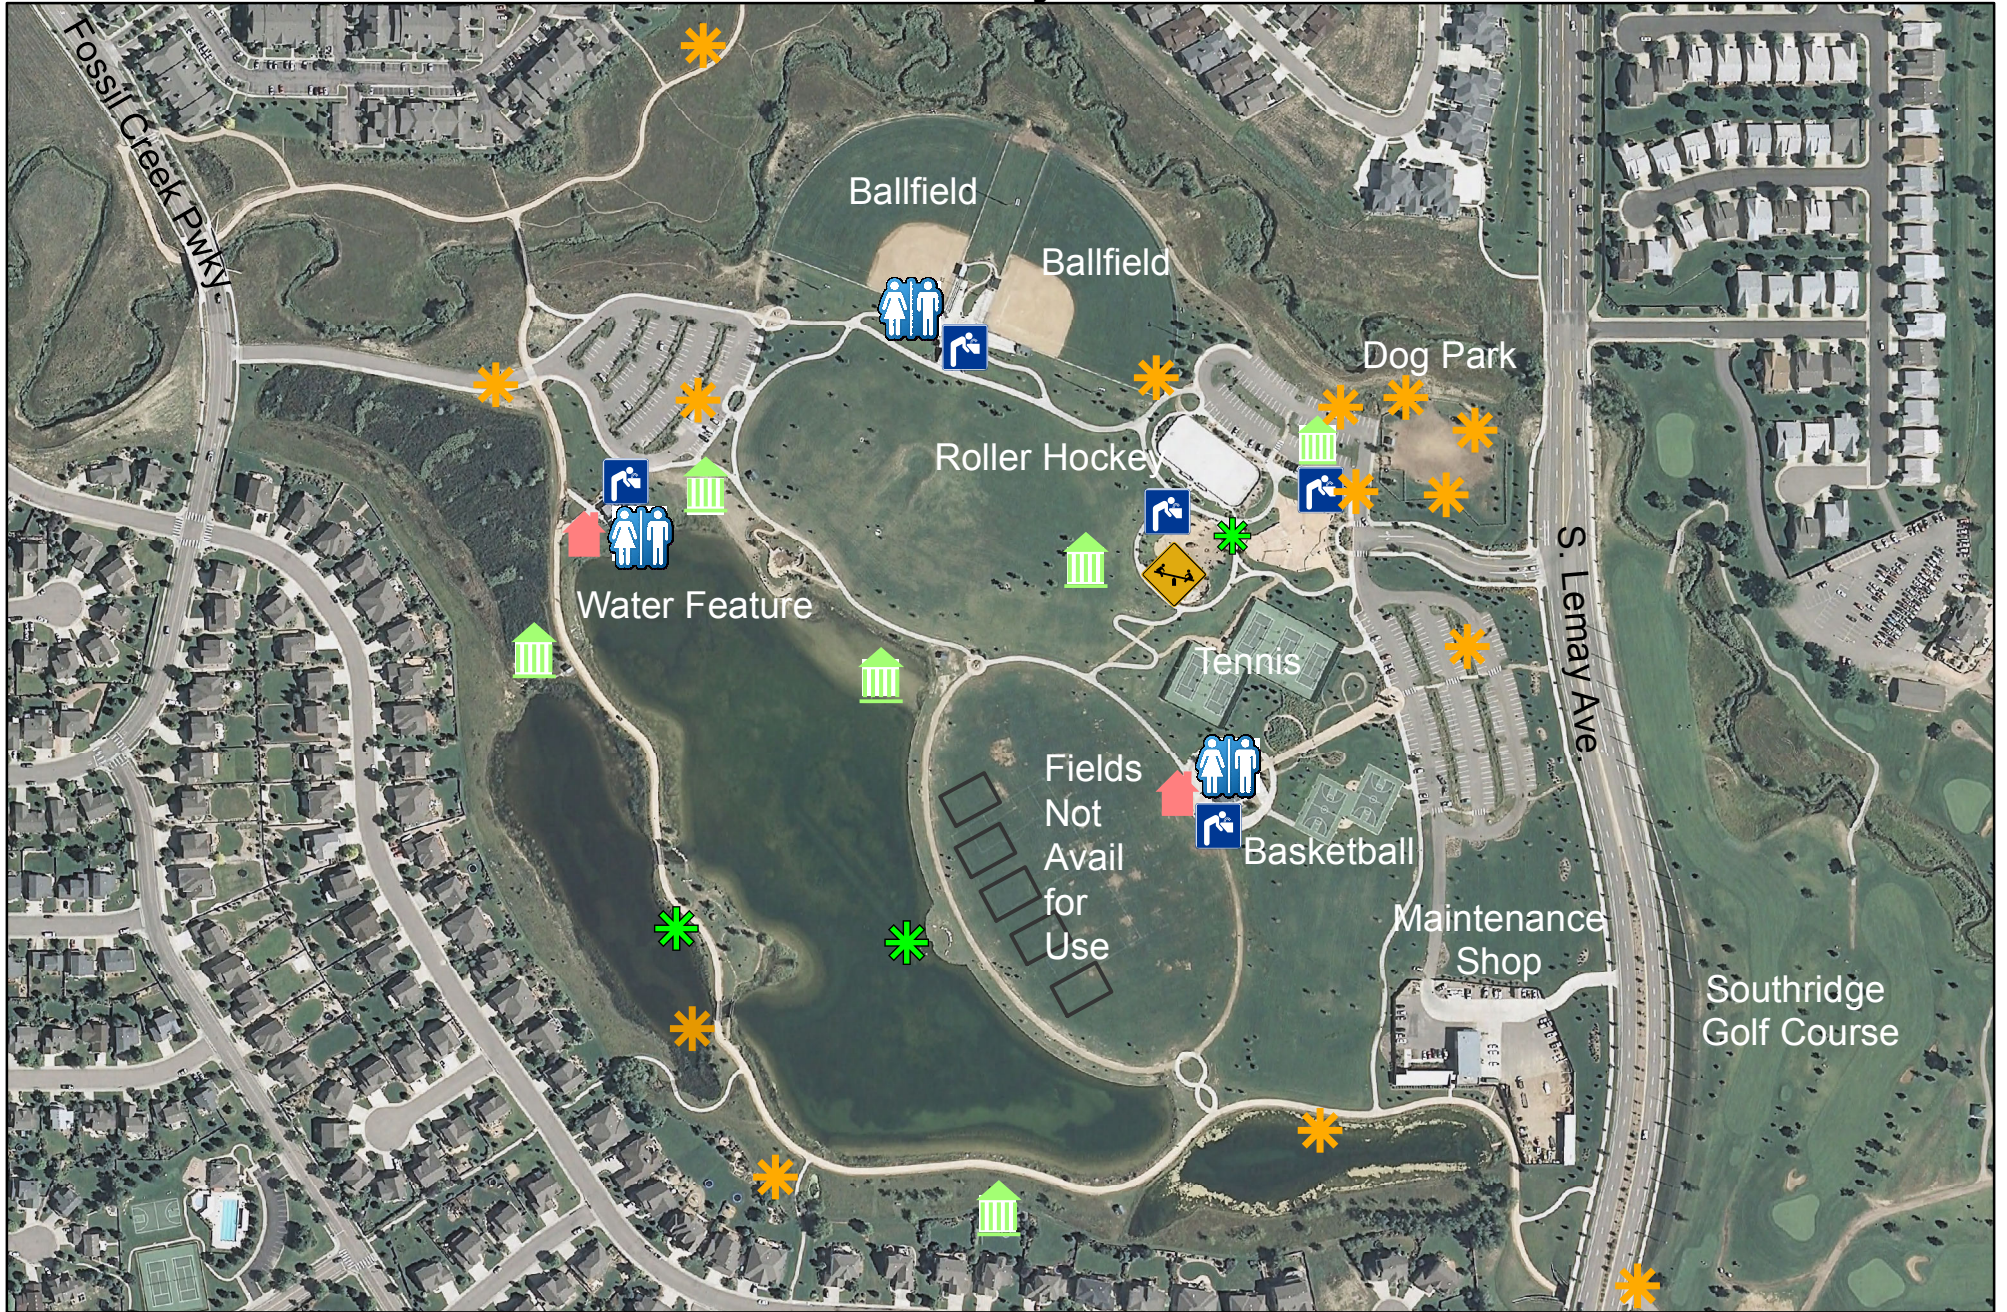

Fossil Creek 5821 S. Lemay Ave.

- Legend**
-  Dog Bag Stations
 -  Park Theme Feature
 -  Fountain
 -  Reservable Shelter
 -  Restrooms
 -  Shelter
 -  Small Shade Shelter
 -  Playground

1 inch = 343.5 feet