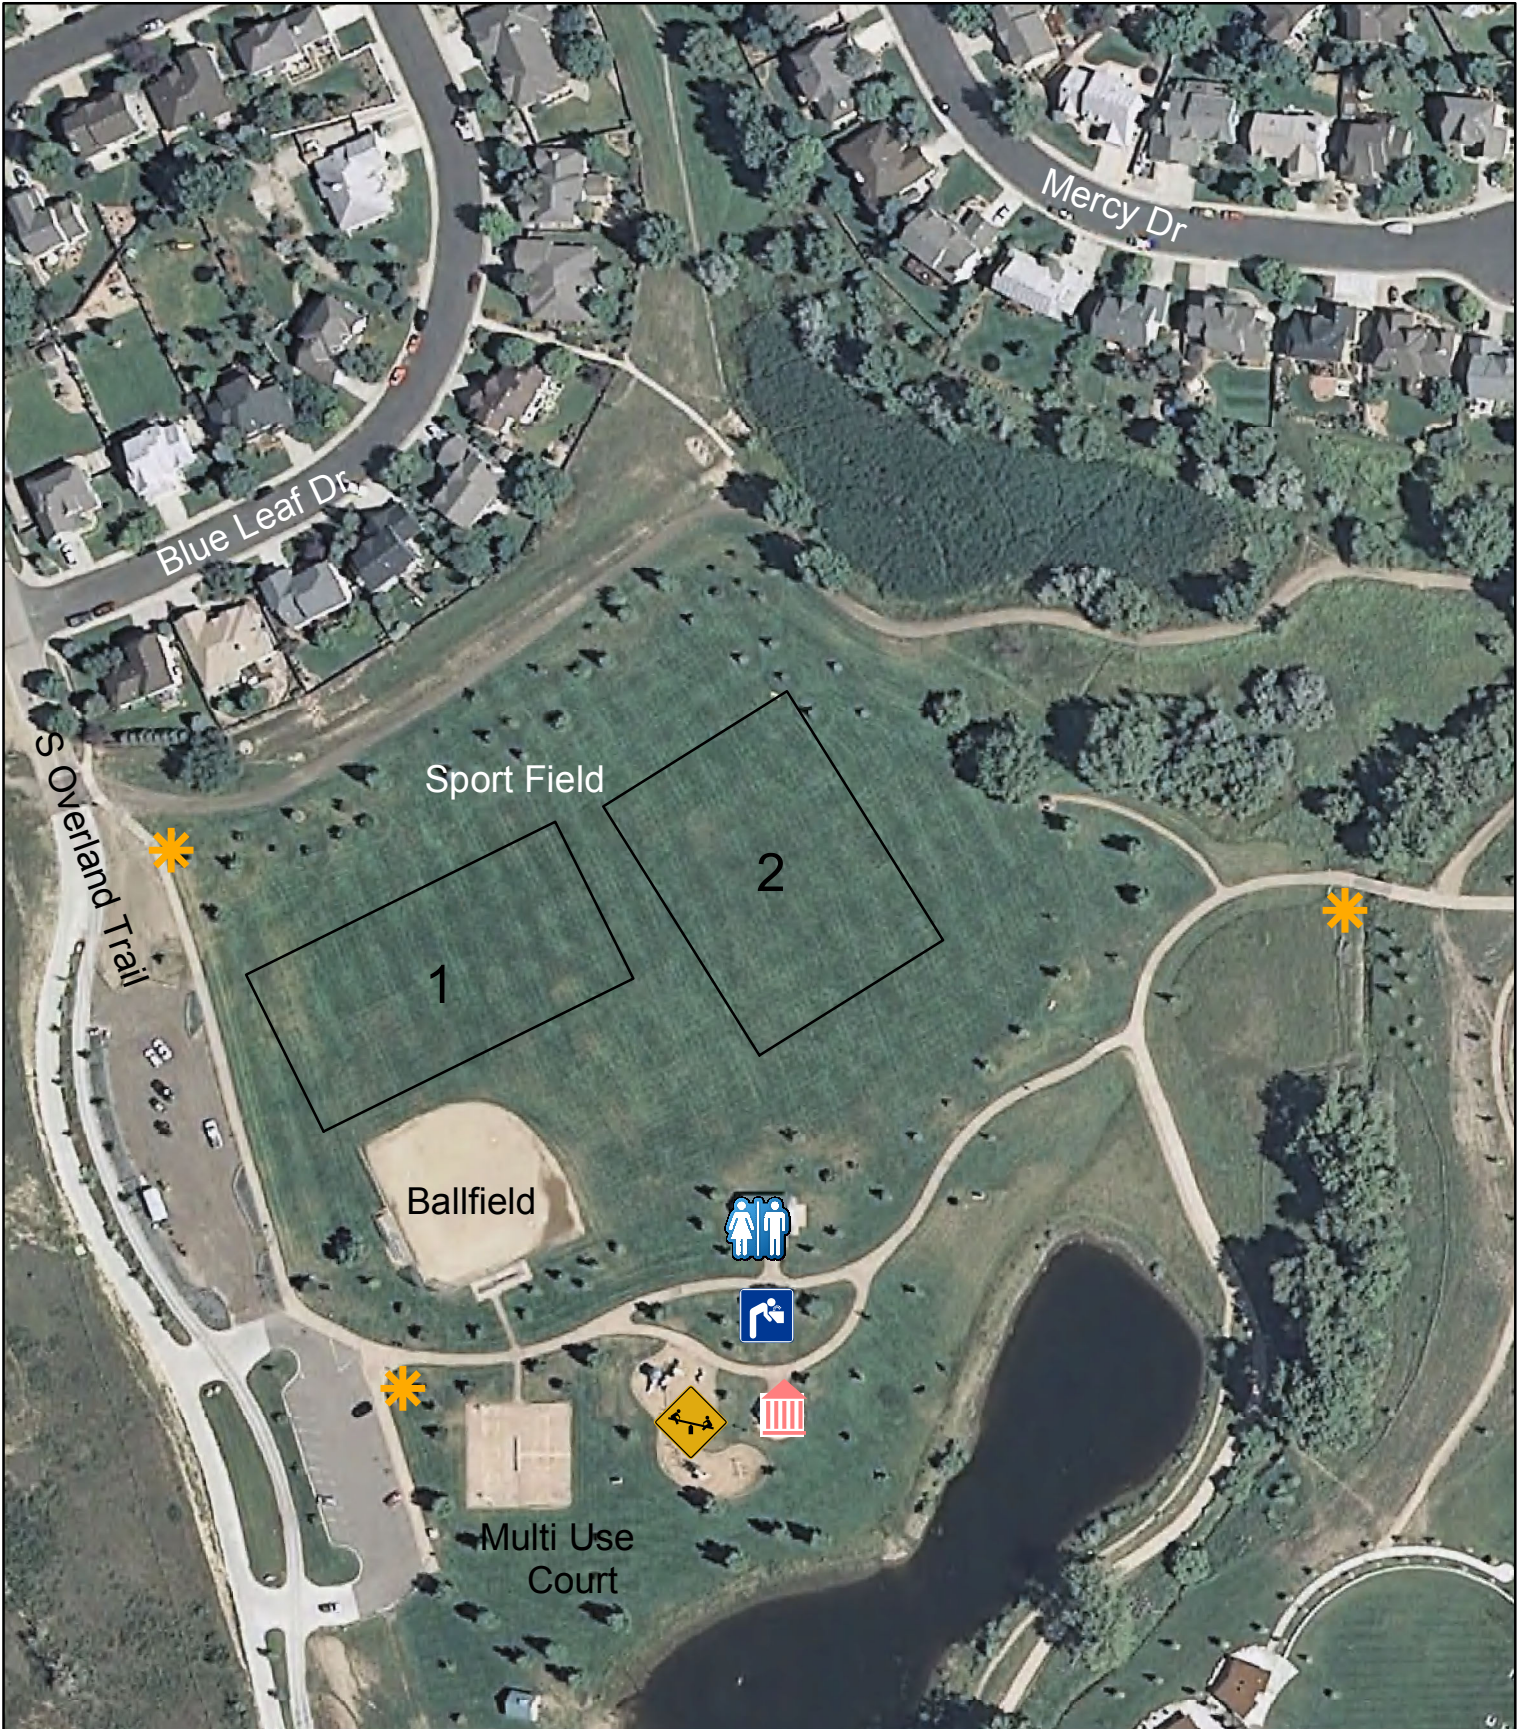

Cottonwood Glen Park

3074 Overland Trail

Legend

-  Shelter
-  Restroom
-  Fountain
-  Dog Bag Station
-  Playground

1 inch = 145.1 feet