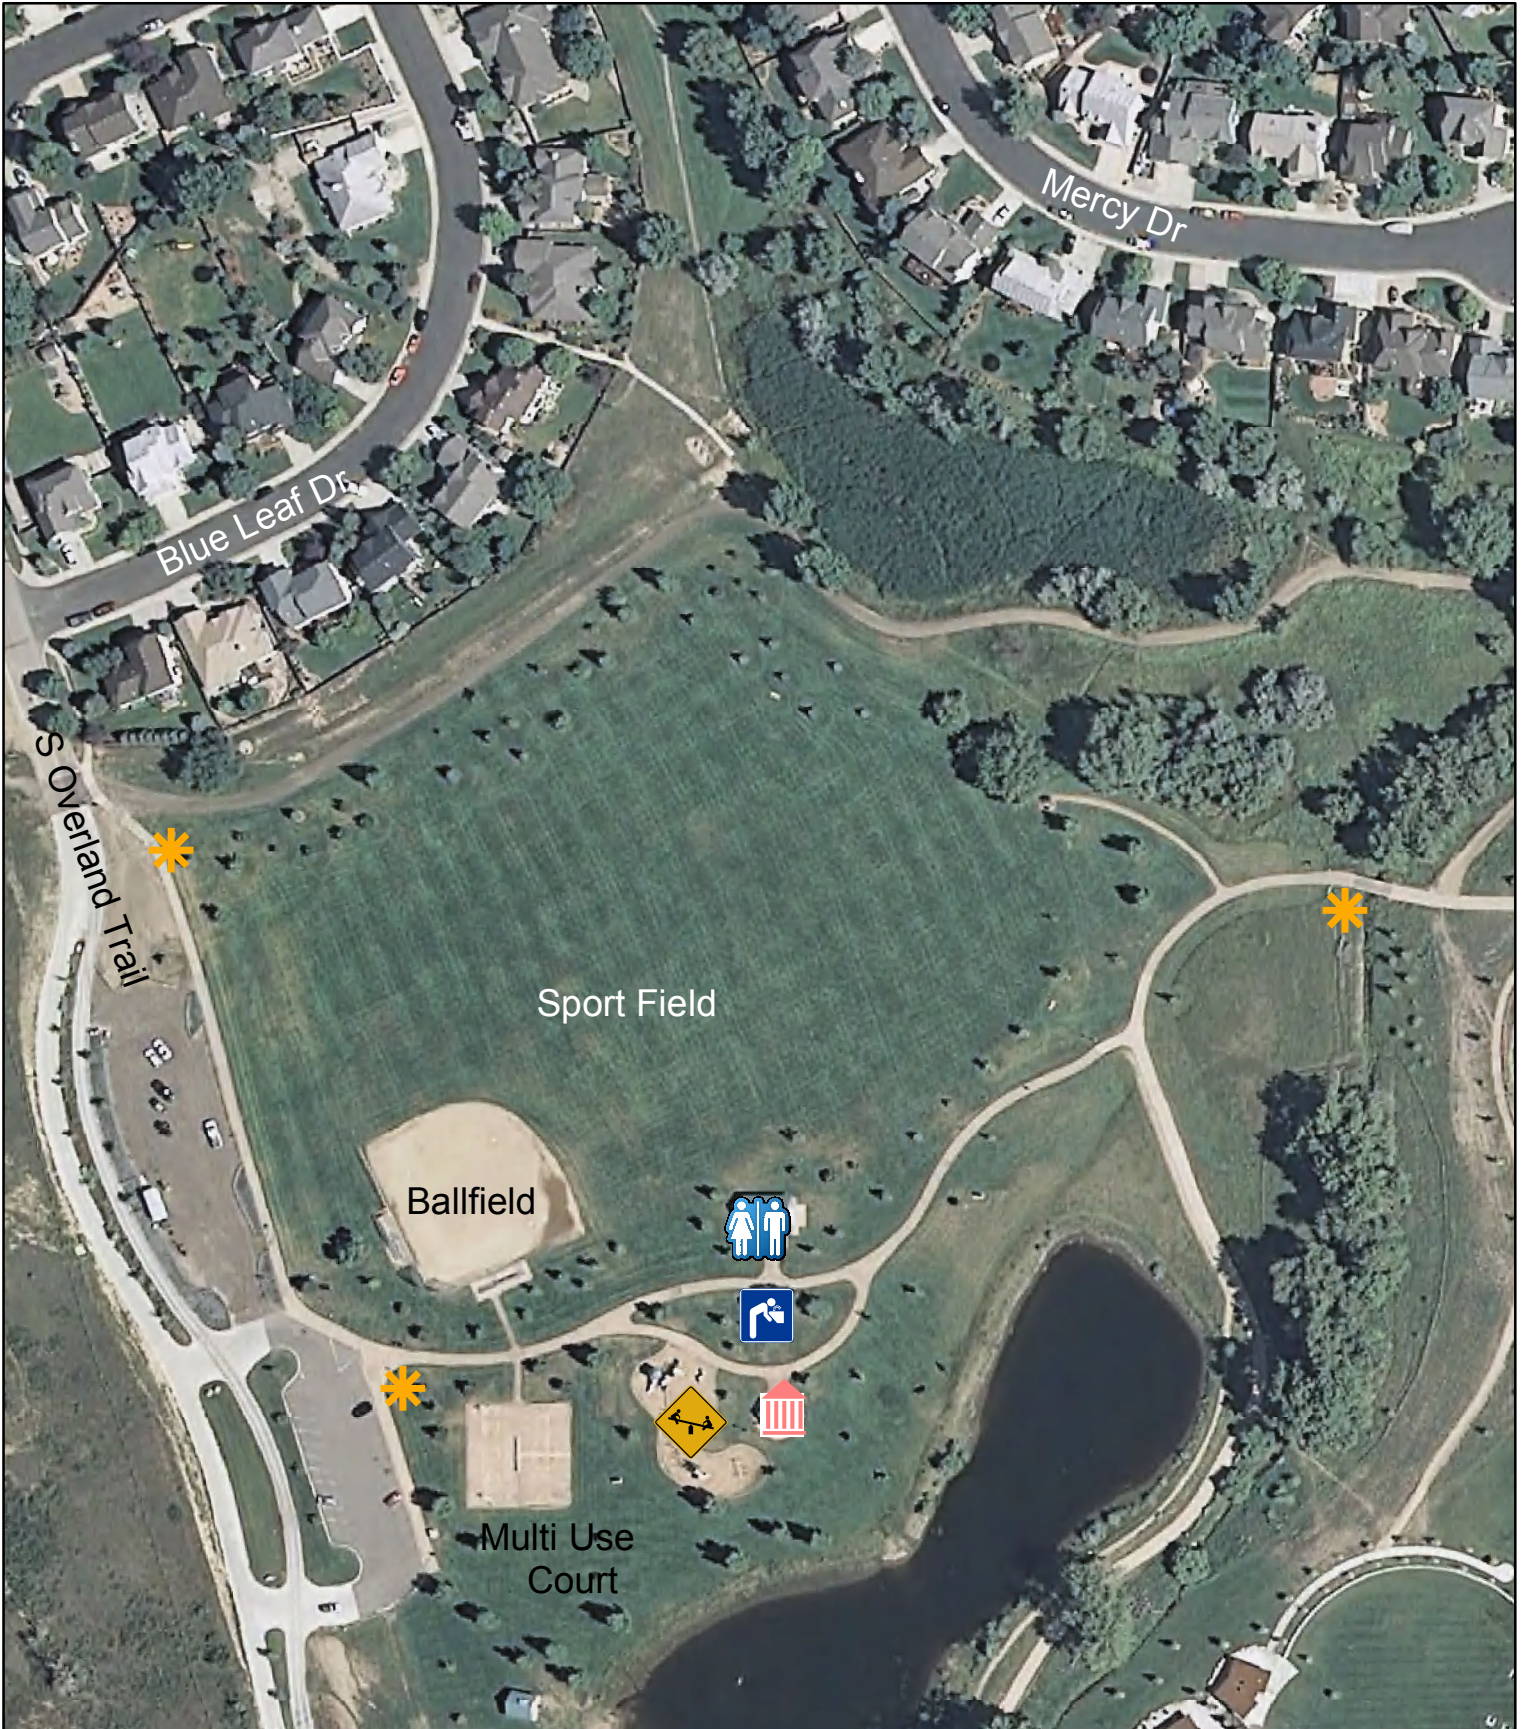

# Cottonwood Glen Park

## 3074 Overland Trail

### Legend

-  Shelter
-  Restroom
-  Fountain
-  Dog Bag Station
-  Playground

1 inch = 145.1 feet