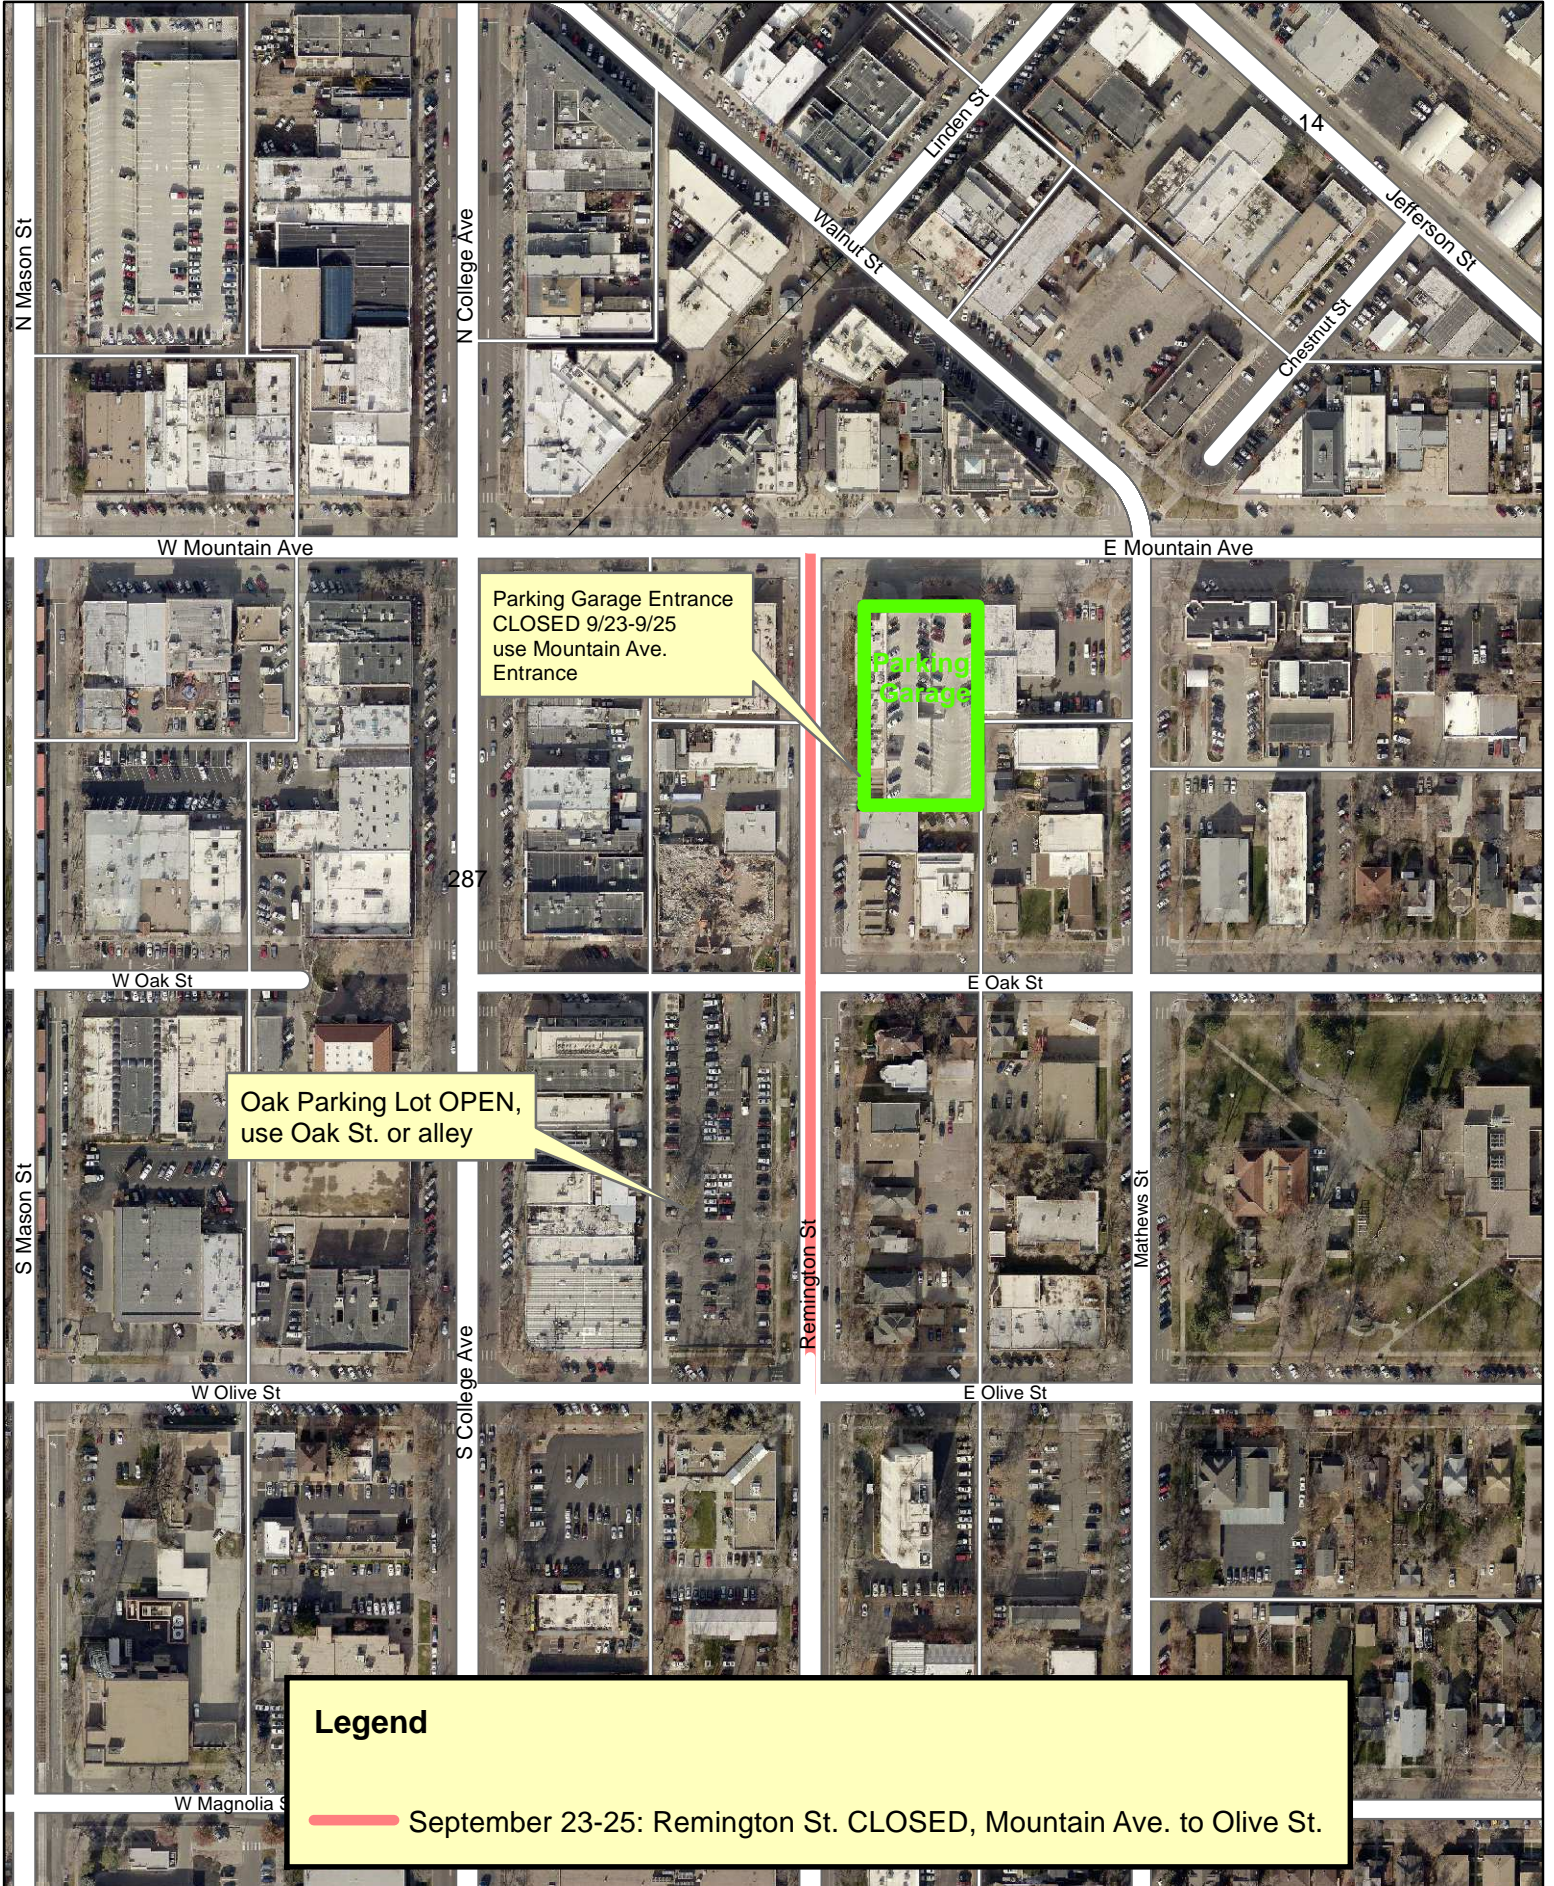

Remington Street Construction

Parking Garage Entrance
CLOSED 9/23-9/25
use Mountain Ave.
Entrance

Parking
Garage

Oak Parking Lot OPEN,
use Oak St. or alley

Legend

— September 23-25: Remington St. CLOSED, Mountain Ave. to Olive St.