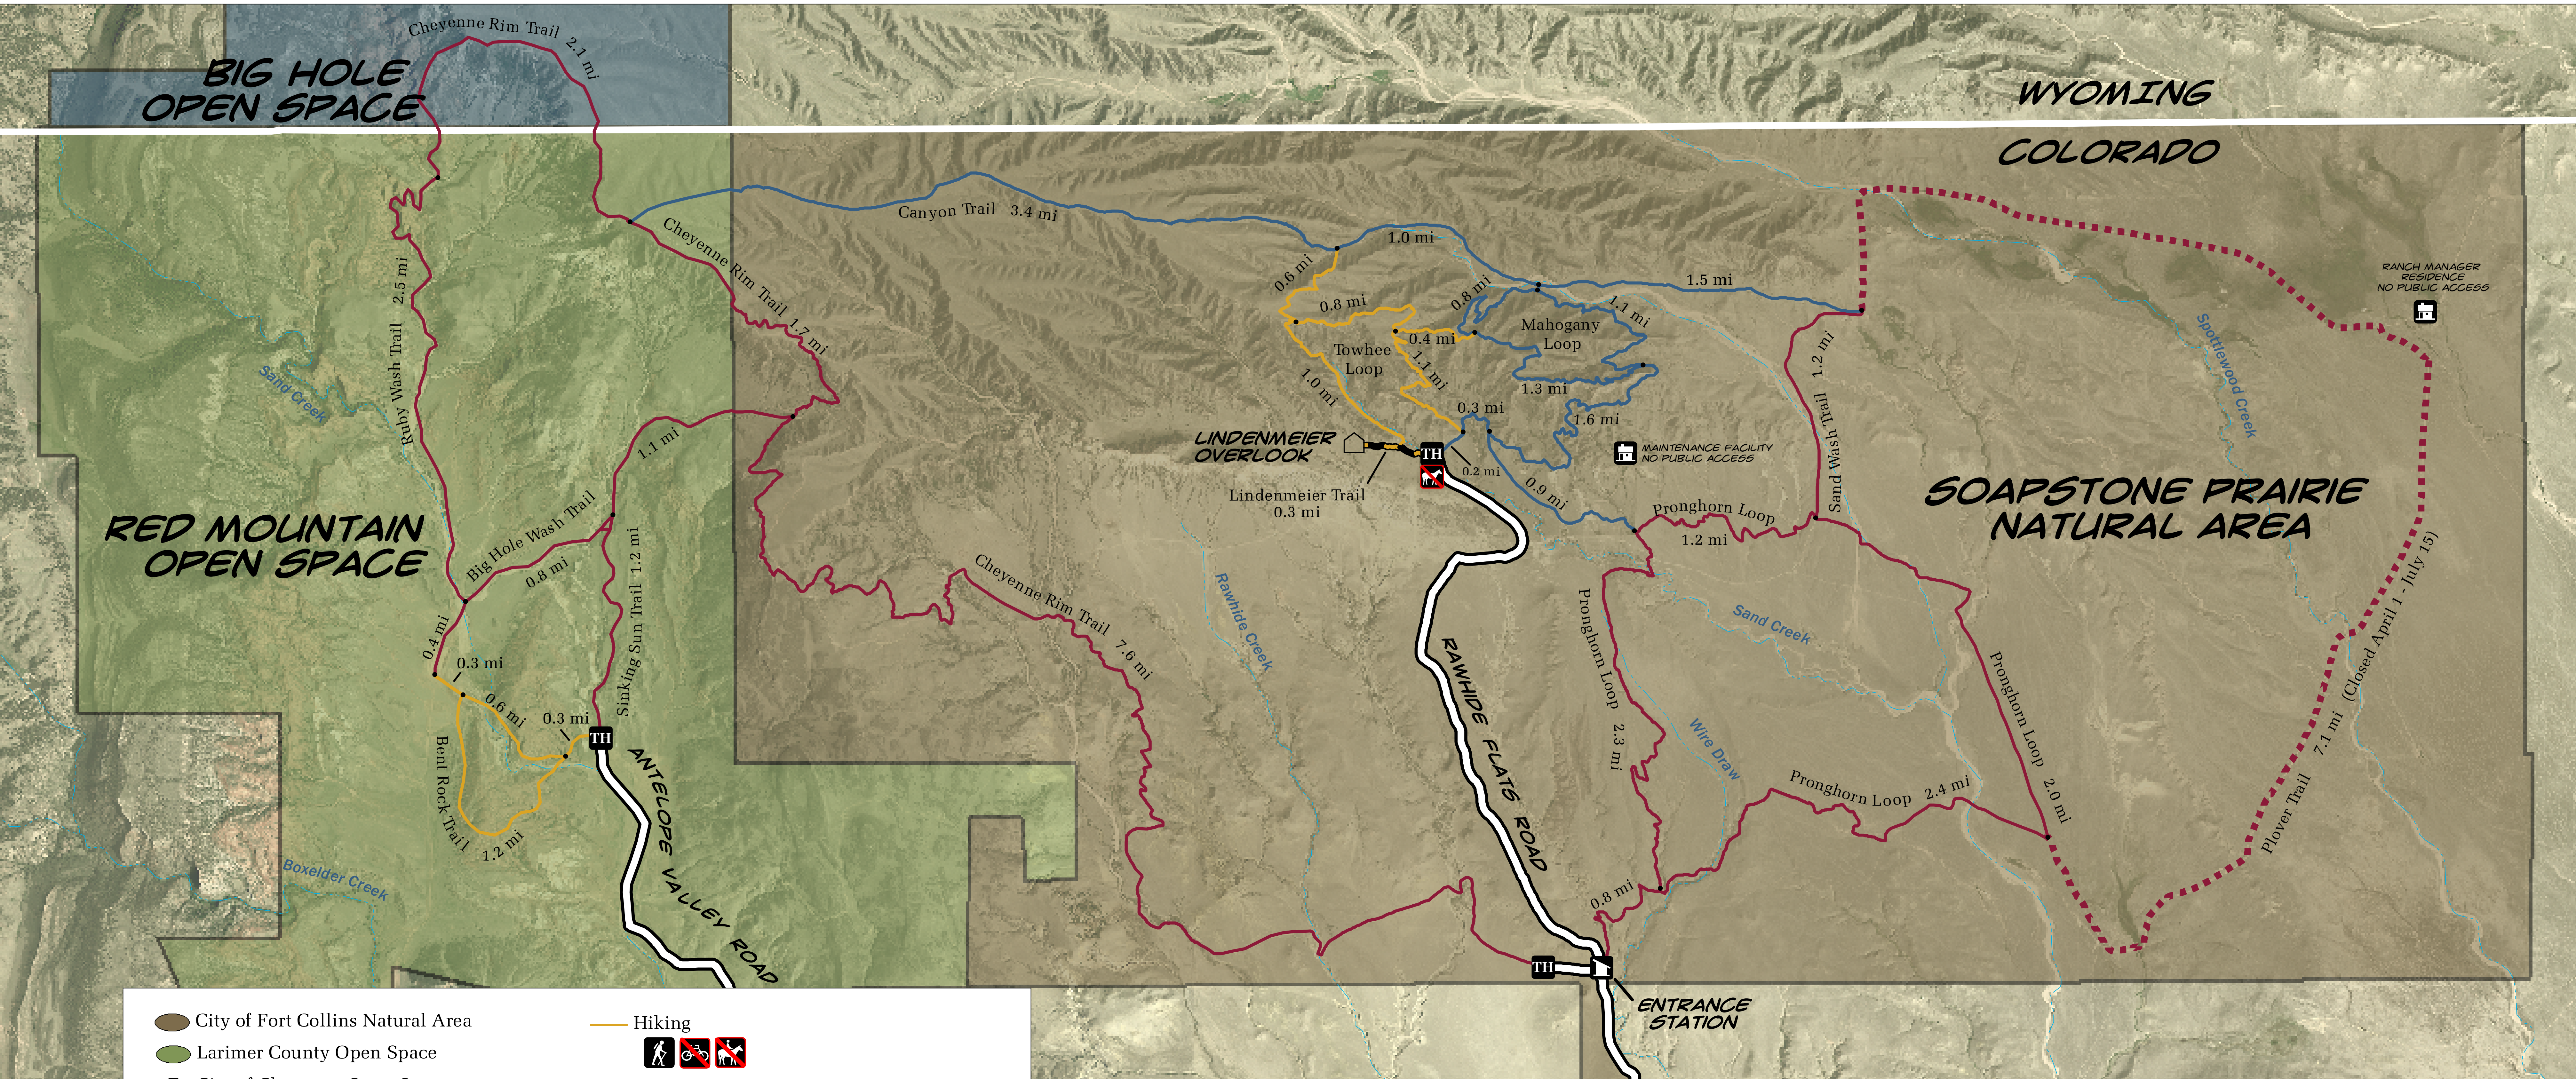

SOAPSTONE PRAIRIE NATURAL AREA & RED MOUNTAIN OPEN SPACE TRAILS

- City of Fort Collins Natural Area
- Larimer County Open Space
- City of Cheyenne Open Space
- TH Trailhead includes parking areas, restrooms, picnic shelters & information kiosk
- Public access road
- Intermittent streams
- Hiking
- Accessible-grade hiking
- Hiking & biking
- Hiking, biking & horseback riding
- Seasonal hiking, biking & horseback riding

RANCH MANAGER RESIDENCE NO PUBLIC ACCESS

MAINTENANCE FACILITY NO PUBLIC ACCESS

Plover Trail 7.1 mi (Closed April 1 - July 15)