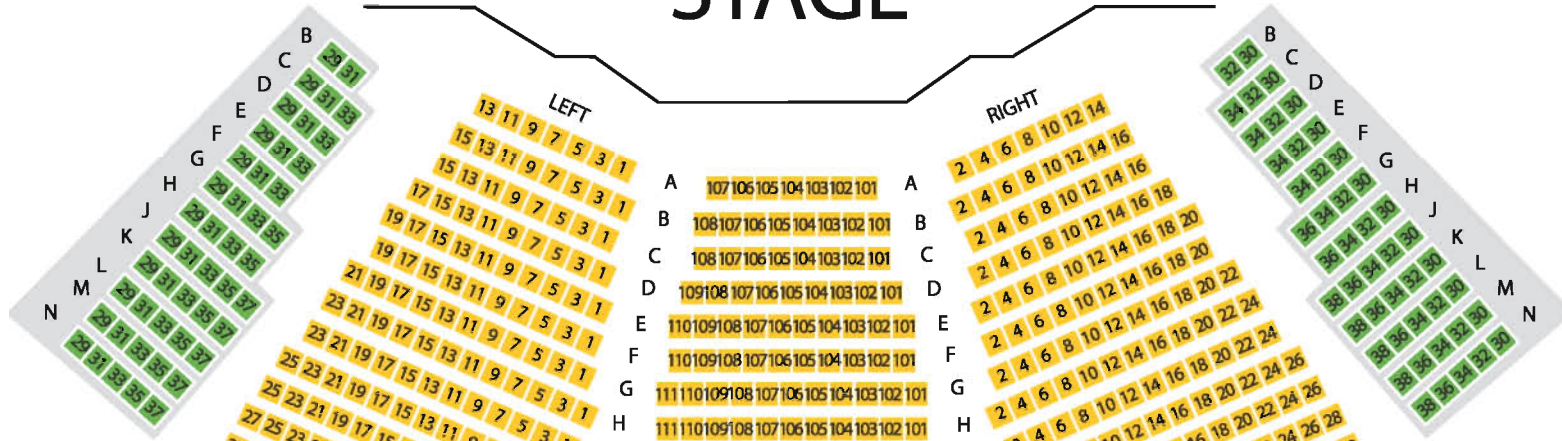

# PERFORMANCE HALL STAGE

	Orchestra		Lower Opera
	Mezzanine		Upper Opera
	Wheelchair seating		