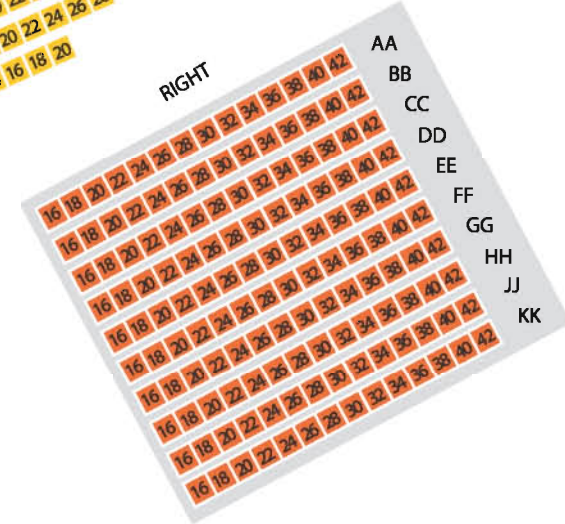

# PERFORMANCE HALL STAGE

	Orchestra		Lower Opera
	Mezzanine		Upper Opera
	Wheelchair seating		