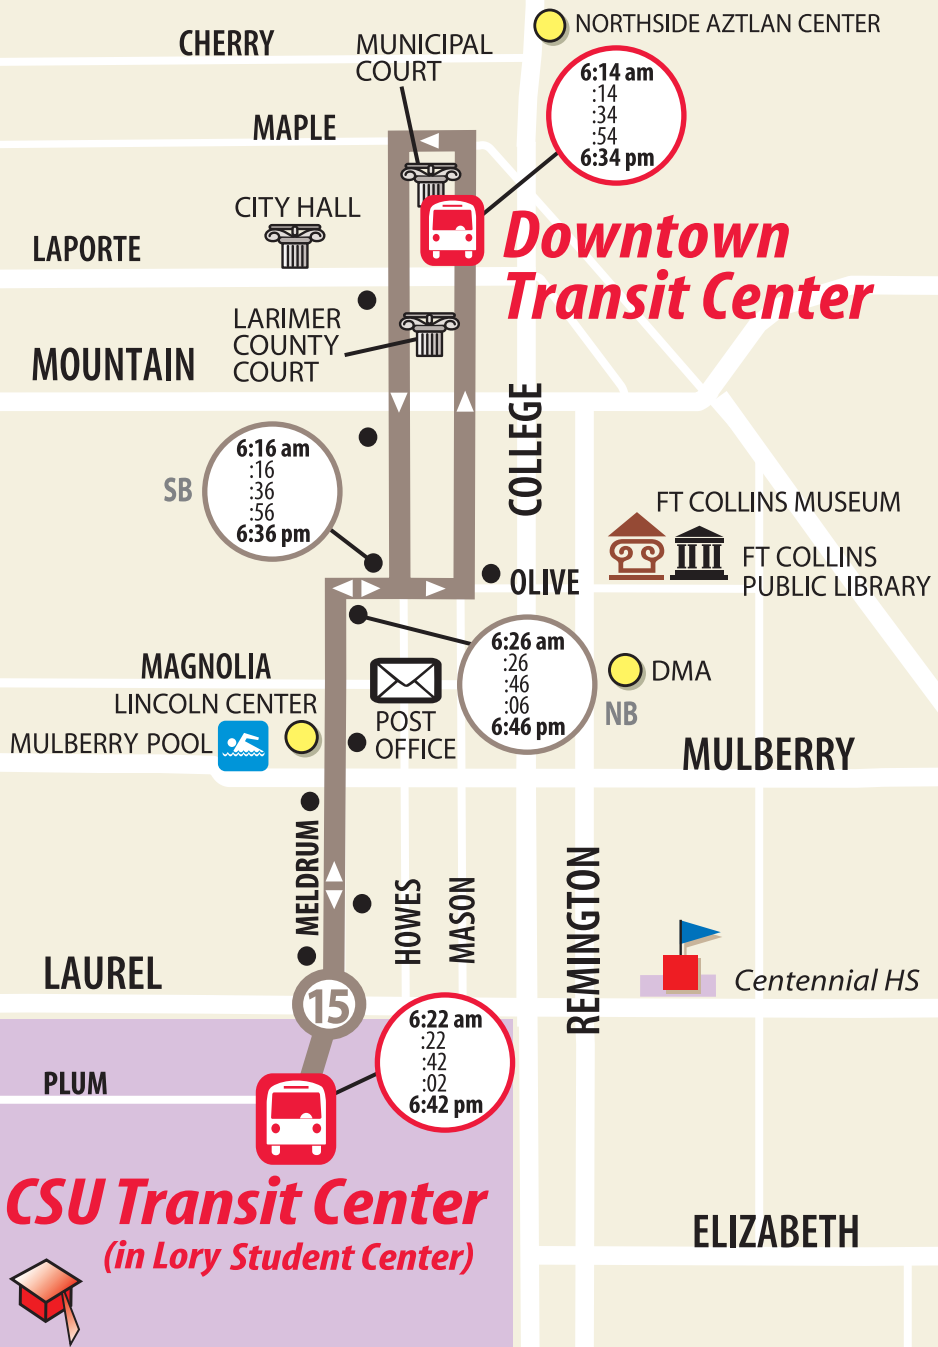

Mon - Sat All Year  
Minutes Between Departures  
Minutos Entre Salidas

20

Hours of Service  
Horas de Servicio

6:14 AM to 6:53 PM

ROUTE

15

TimePoints Punto de Tiempo	Departure Times
<b>SOUTHbound (SB)</b>	
◦ <b>DTC</b>	:14 :34 :54
<i>Transfer from 5, 8, 9, 14, 18, 91, 92</i>	
<i>Transferencia de 5, 8, 9, 14, 18, 91, 92</i>	
• <b>Olive &amp; Howes</b>	:16 :36 :56
◦ <b>CTC (ARRIVAL)</b>	(:20 :40 :00)
<i>Transfer to 2, 3, 6, 7, 11, 19</i>	
<i>Transferencia a 2, 3, 6, 7, 11, 19</i>	
<b>NORTHbound (NB)</b>	
◦ <b>CTC</b>	:22 :42 :02
• <b>Olive &amp; Meldrum</b>	:26 :46 :06
◦ <b>DTC (ARRIVAL)</b>	(:33 :53 :13)
<i>Transfer to 5, 8, 92</i>	
<i>Transferencia a 5, 8, 92</i>	
<i>Continue to either 9, 14 or 18</i>	
<i>Continúe a la 9, 14 or 18</i>	

Times represent "minutes past the hour"

**TIME POINT KEY EXAMPLE**

6:37 am ← FIRST DEPARTURE

:37 ← STOPS AT MINUTE PAST THE HOUR

:57 ← LAST TIME DEPARTURE

6:37 pm ← LAST TIME DEPARTURE

**NB** DIRECTION OF TRAVEL