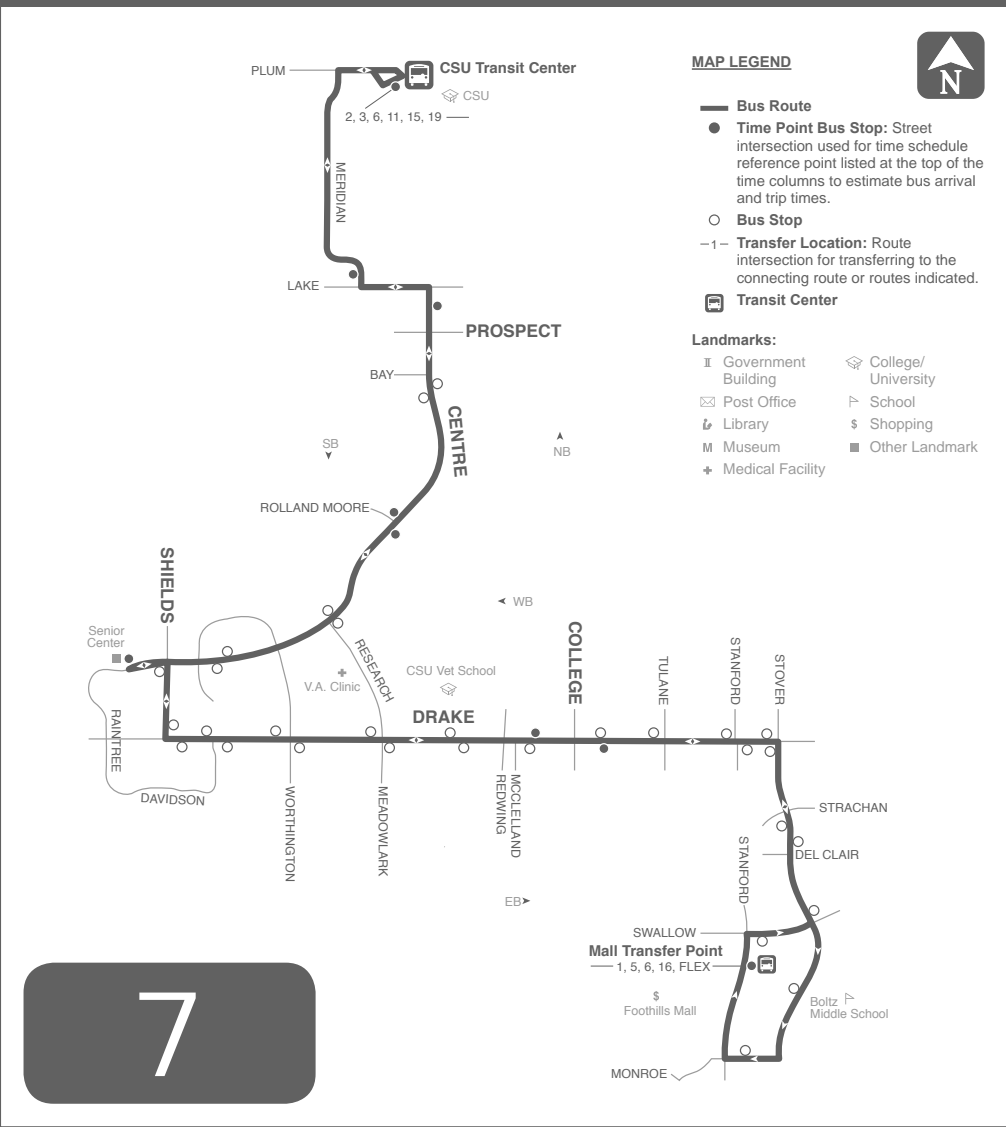

Mall » Drake » Senior Center » Centre » CSU

7

KEY: Runs Monday – Saturday All Year Long // AM = Regular Type; PM = Bold Type

ROUTE 7 NORTHBOUND

DEPART MALL TRANSFER POINT	DRAKE & COLLEGE	SENIOR CENTER	CENTRE & ROLLAND MOORE	CENTRE & LAKE	ARRIVE CSU TRANSIT CENTER
6:15	6:19	6:25	6:27	6:30	6:37
7:15	7:19	7:25	7:27	7:30	7:37
8:15	8:19	8:25	8:27	8:30	8:37
9:15	9:19	9:25	9:27	9:30	9:37
10:15	10:19	10:25	10:27	10:30	10:37
11:15	11:19	11:25	11:27	11:30	11:37
12:15	12:19	12:25	12:27	12:30	12:37
1:15	1:19	1:25	1:27	1:30	1:37
2:15	2:19	2:25	2:27	2:30	2:37
3:15	3:19	3:25	3:27	3:30	3:37
4:15	4:19	4:25	4:27	4:30	4:37
5:15	5:19	5:25	5:27	5:30	5:37
6:15	6:19	6:25	6:27	6:30	6:37

ROUTE 7 SOUTHBOUND

DEPART CSU TRANSIT CENTER	MERIDIAN & LAKE	CENTRE & ROLLAND MOORE	SENIOR CENTER	DRAKE & COLLEGE	ARRIVE MALL TRANSFER POINT
6:45	6:48	6:51	6:54	6:58	7:05
7:45	7:48	7:51	7:54	7:58	8:05
8:45	8:48	8:51	8:54	8:58	9:05
9:45	9:48	9:51	9:54	9:58	10:05
10:45	10:48	10:51	10:54	10:58	11:05
11:45	11:48	11:51	11:54	11:58	12:05
12:45	12:48	12:51	12:54	12:58	1:05
1:45	1:48	1:51	1:54	1:58	2:05
2:45	2:48	2:51	2:54	2:58	3:05
3:45	3:48	3:51	3:54	3:58	4:05
4:45	4:48	4:51	4:54	4:58	5:05
5:45	5:48	5:51	5:54	5:58	6:05
6:45	6:48	6:51	6:54	6:58	7:03