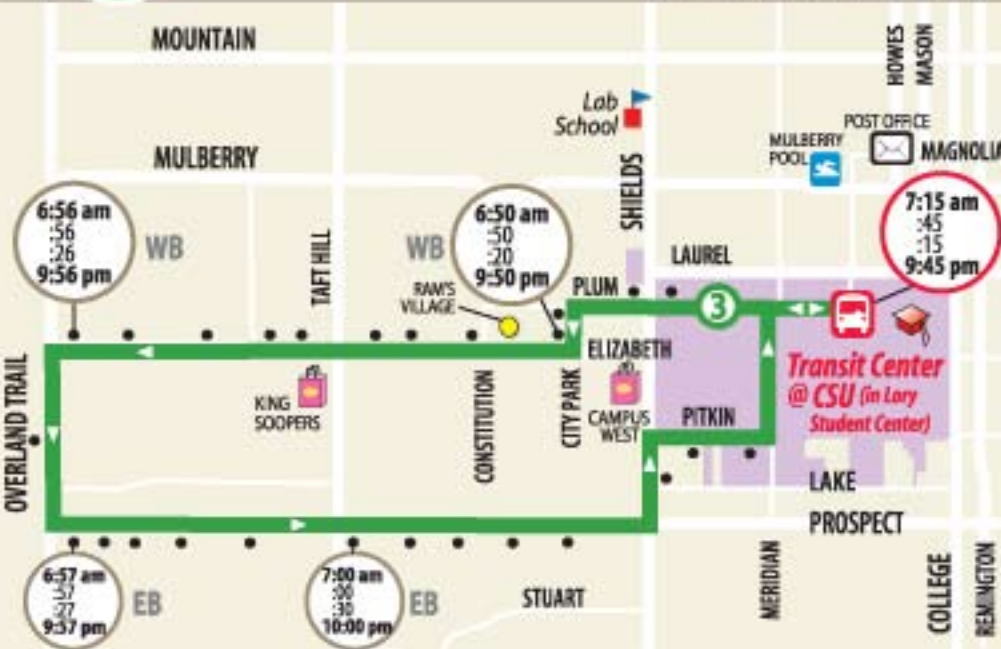

ROUTE

3

Mon - Fri when **CSU Session-IN**
 Minutes Between Departures **30**
 Minutos entre salidas

Hours of Service
 Horas de Servicio
6:50 AM to **10:02 PM**

TimePoints Punto de Tiempo	Departure Times
* CTC	:45 :15
• Elizabeth & City Park	:50 :20
• Elizabeth & Overland Trail	:56 :26
• Prospect & Overland Trail	:57 :27
• Prospect & Taft Hill	:00 :30
* CTC (ARRIVAL)	(:10 :40)
Transfer to/from 2, 6, 7, 11, 15, 19	
Transferencia a/de 2, 6, 7, 11, 15, 19	

Times represent "minutes past the hour"