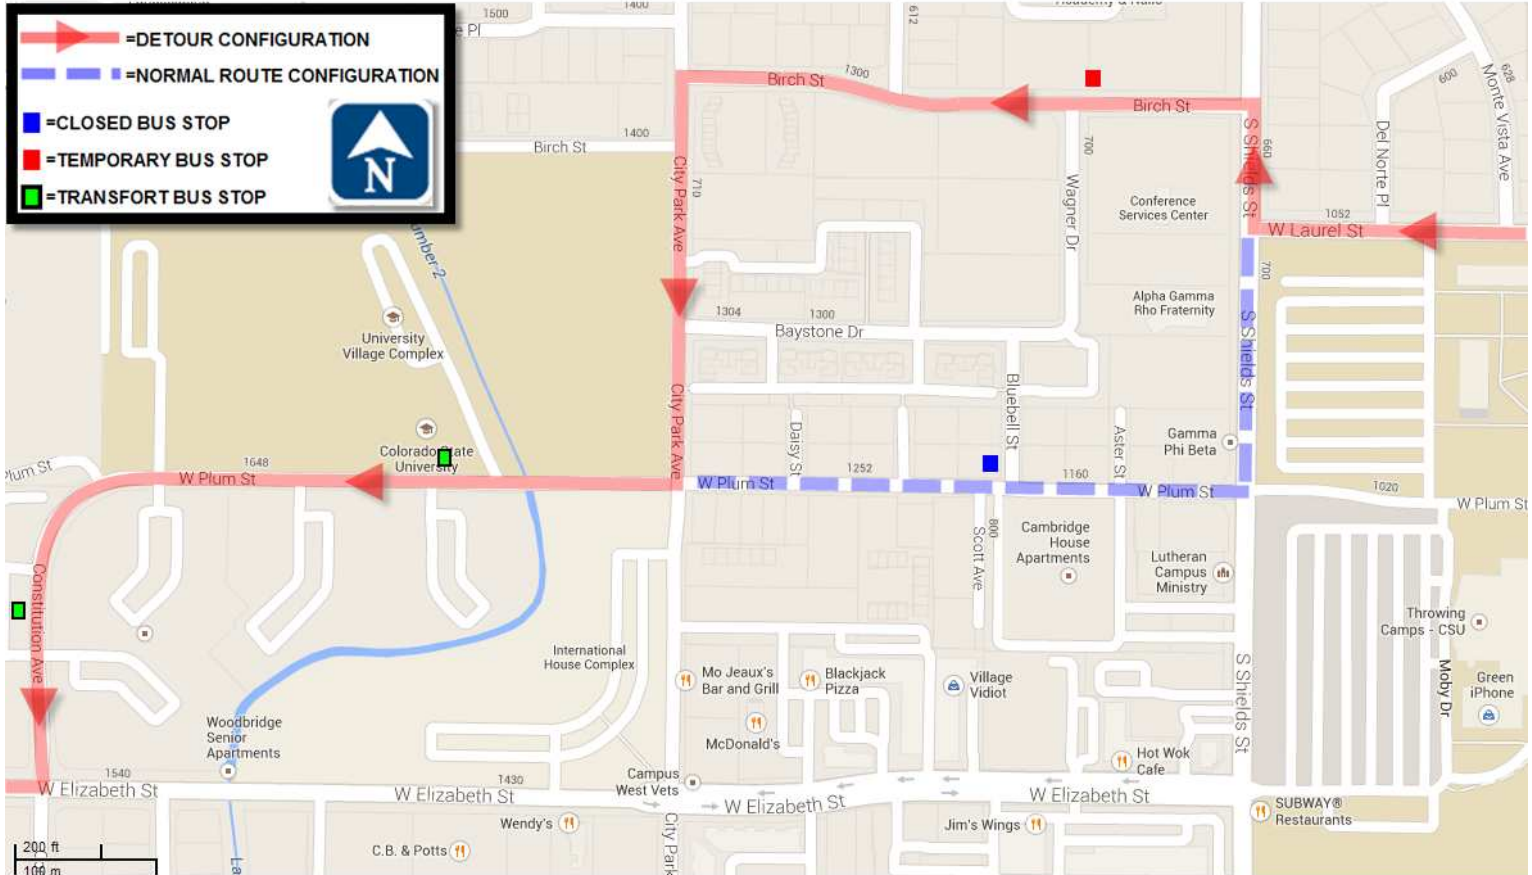

## GOLD ROUTE DETOUR 8/26/13 - TBD

**GOLD ROUTE DETOUR  
ON LAUREL WB  
RIGHT ON SHIELDS  
LEFT ON BIRCH  
LEFT ON CITY PARK  
RIGHT ON PLUM  
RESUME NORMAL ROUTING**