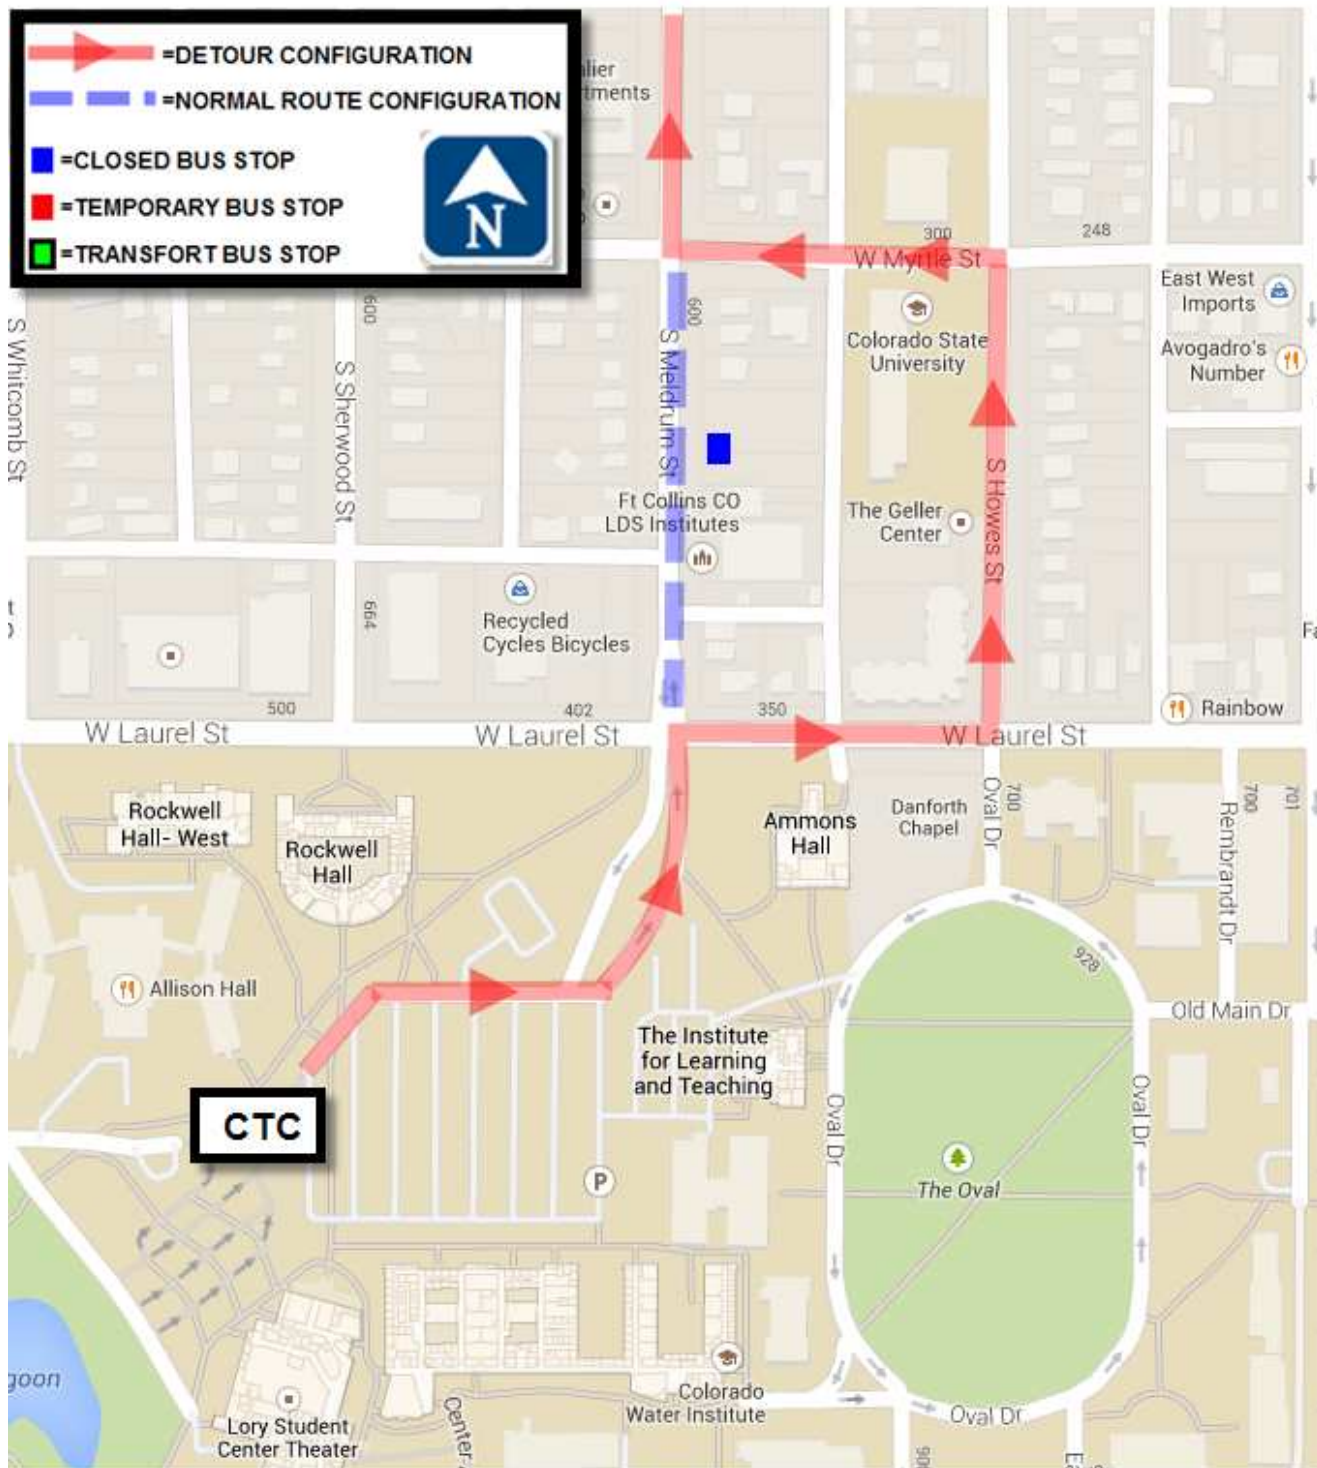

# ROUTE 6 SB DETOUR

10/28/13 - ?

**ON MELDRUM NB**  
**RIGHT ON LAUREL**  
**LEFT ON HOWES**  
**LEFT ON MYRTLE**  
**RIGHT ON MELDRUM**  
**RESUME NORMAL ROUTING**