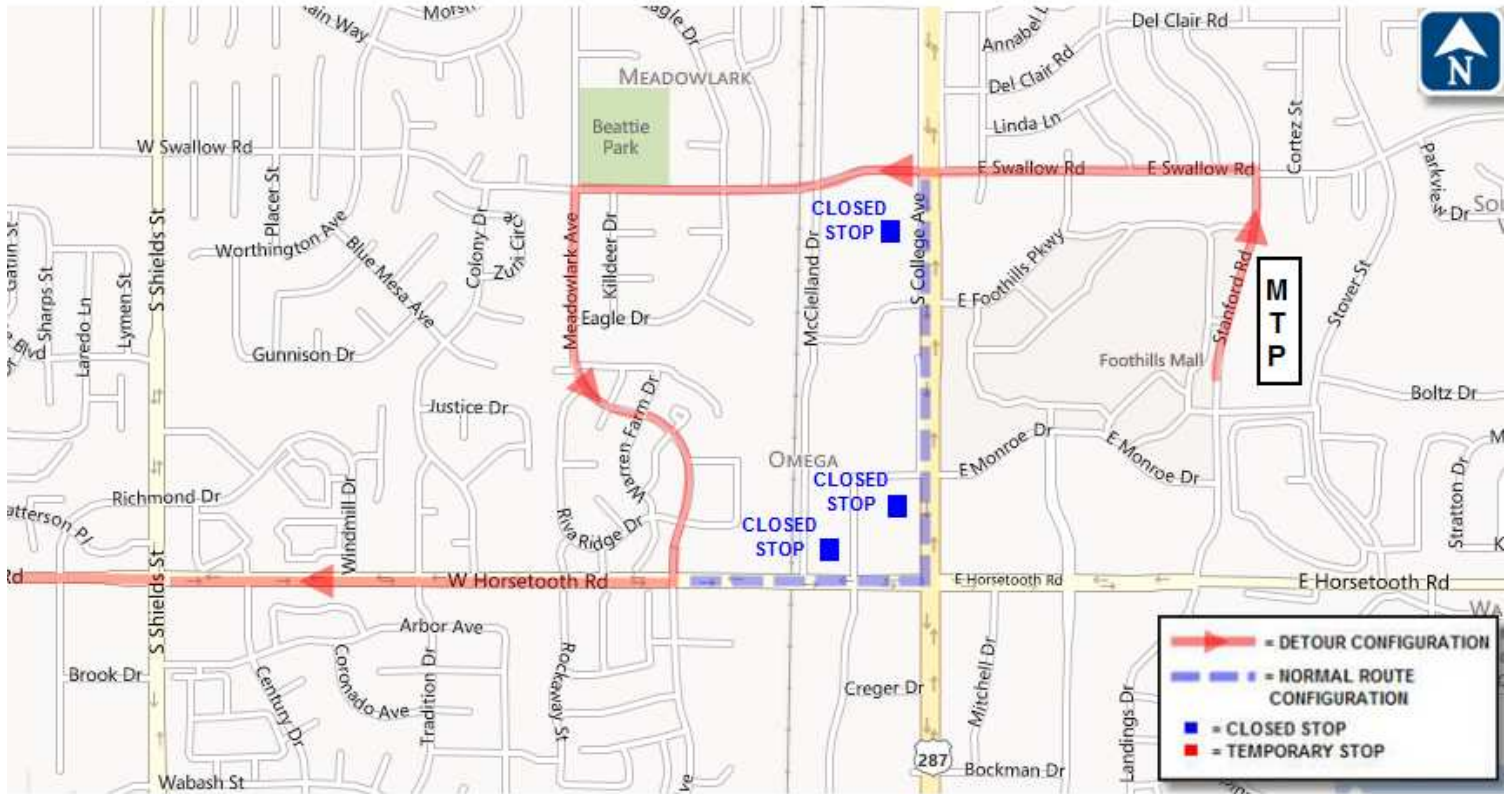

ROUTE 6 WB DETOUR

9/9/13 - 9/13/13

ROUTE 6 WB DETOUR
ON SWALLOW WB
LEFT ON MEADOWLARK
RIGHT ON HORSETOOTH
RESUME NORMAL ROUTING