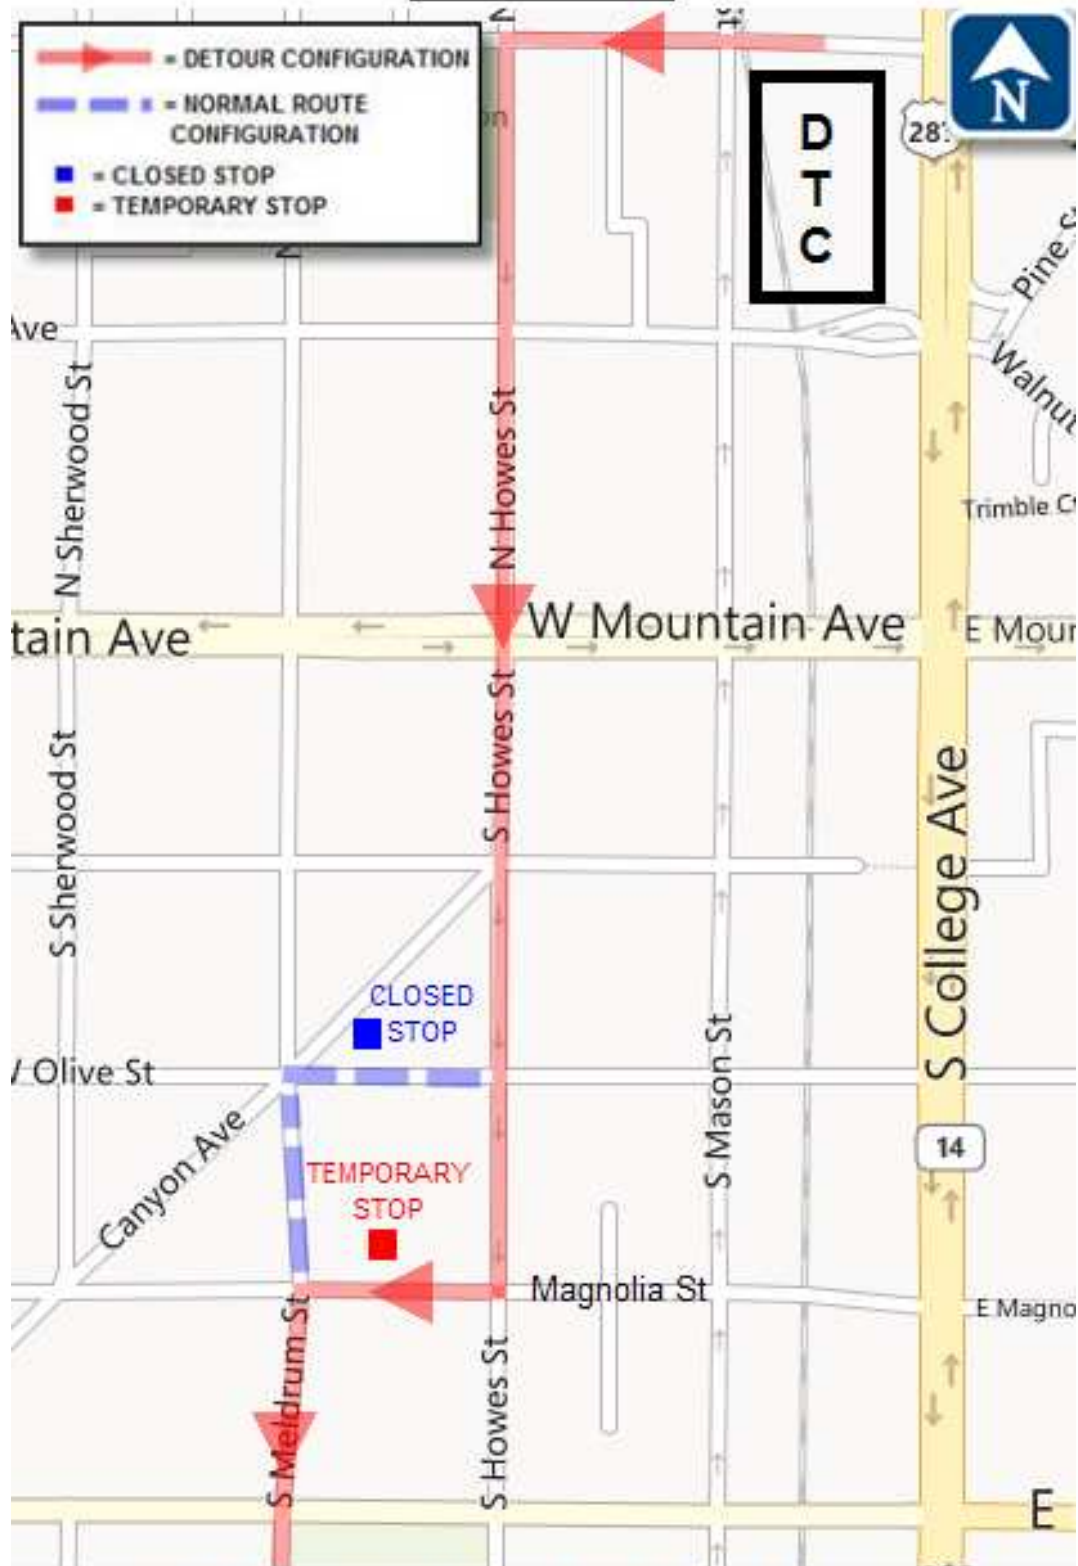

ROUTE 15 SB DETOUR

7/9/13 - ?

ROUTE 15 SB DETOUR
ON HOWES SB
RIGHT ON MAGNOLIA
LEFT ON MELDRUM
RESUME NORMAL ROUTING