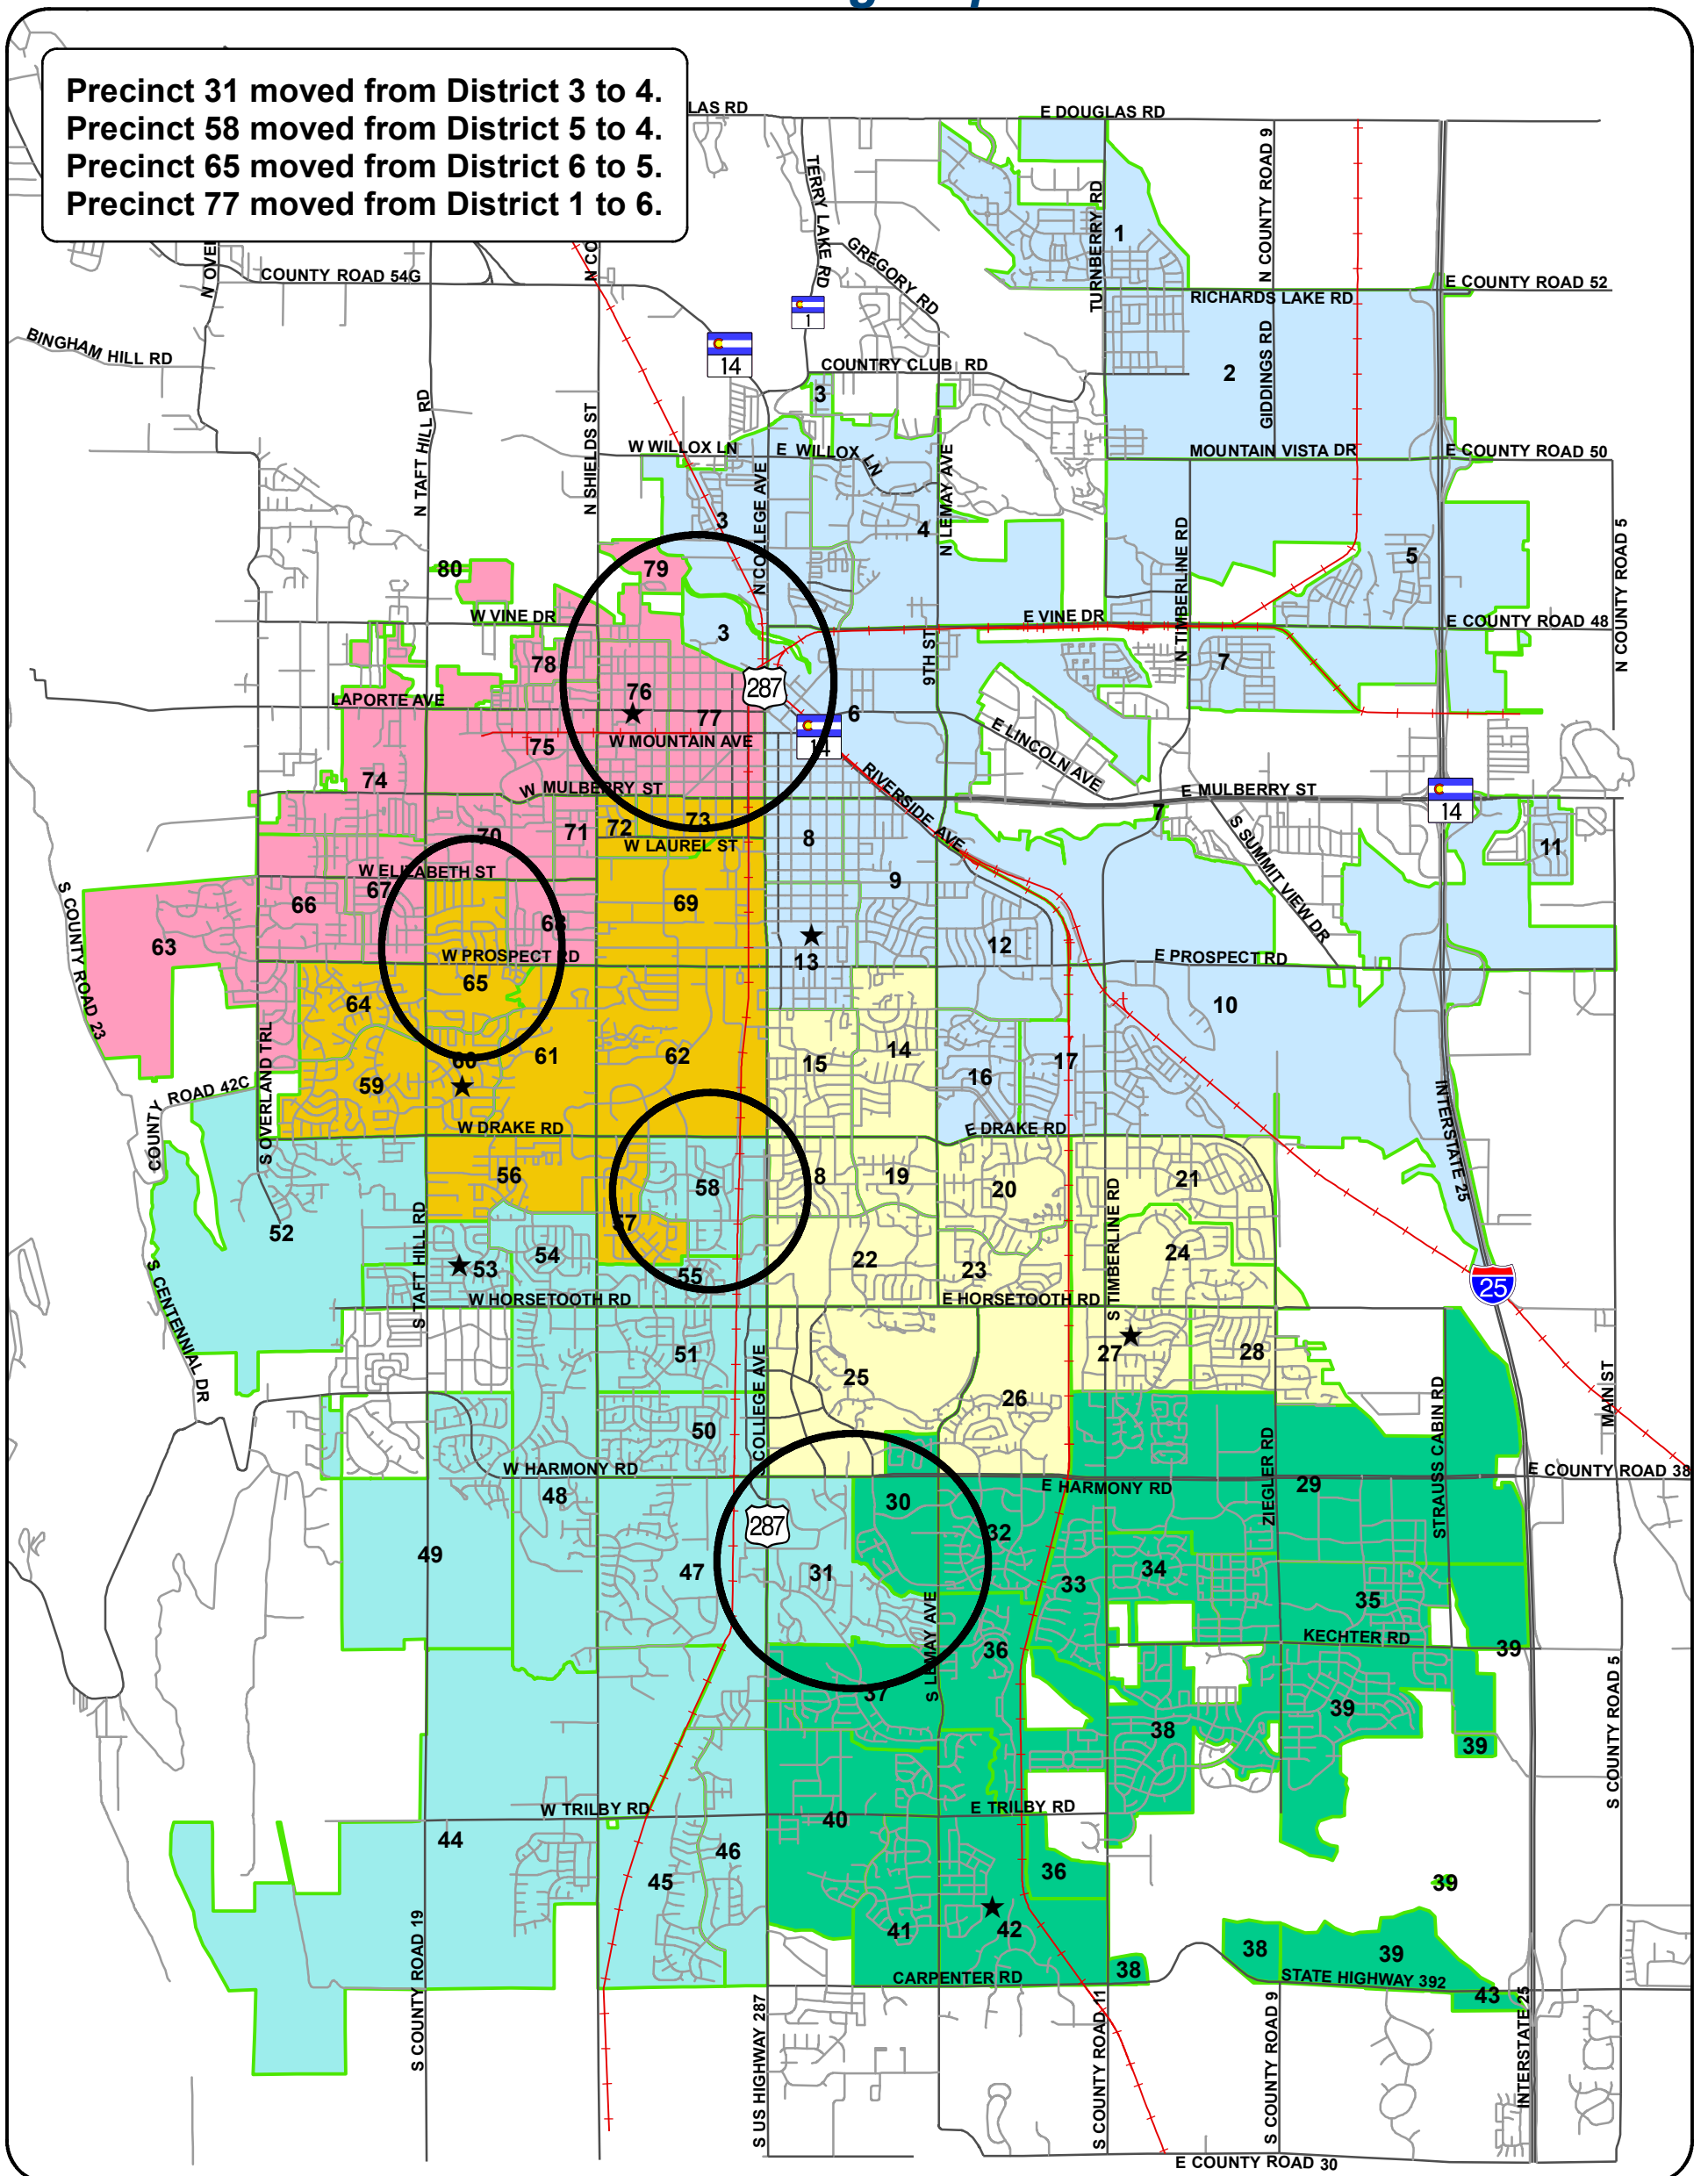

City of Fort Collins Redistricting - Option 4

Precinct 31 moved from District 3 to 4.
Precinct 58 moved from District 5 to 4.
Precinct 65 moved from District 6 to 5.
Precinct 77 moved from District 1 to 6.

Redistricting Calculations				
District	Population	Percentage of Ideal	Percentage Change from Ideal	Absolute Value
1	25955	100.75%	0.75%	
2	25572	99.26%	-0.74%	
3	26541	103.02%	3.02%	
4	26027	101.03%	1.03%	
5	25487	98.93%	-1.07%	
6	24990	97.00%	-3.00%	
Total Population	154572			
Ideal = Total divided by number of districts	25762			
Maximum deviation = sum of Absolute Value of both the highest and lowest population districts				
	Lowest		-3.00%	3.00%
	Highest		3.02%	3.02%
				6.02%

1. **Redistricting Option 4
   Mayor - Wade Troxell**
2. District 1 - Bob Overbeck
   - District 2 - Ray Martinez
   - District 3 - Gino Campana
   - District 4 - Kristin Stephens
   - District 5 - Ross Cunniff
   - District 6 - Gerry Horak
   - ★ Council Member Locations