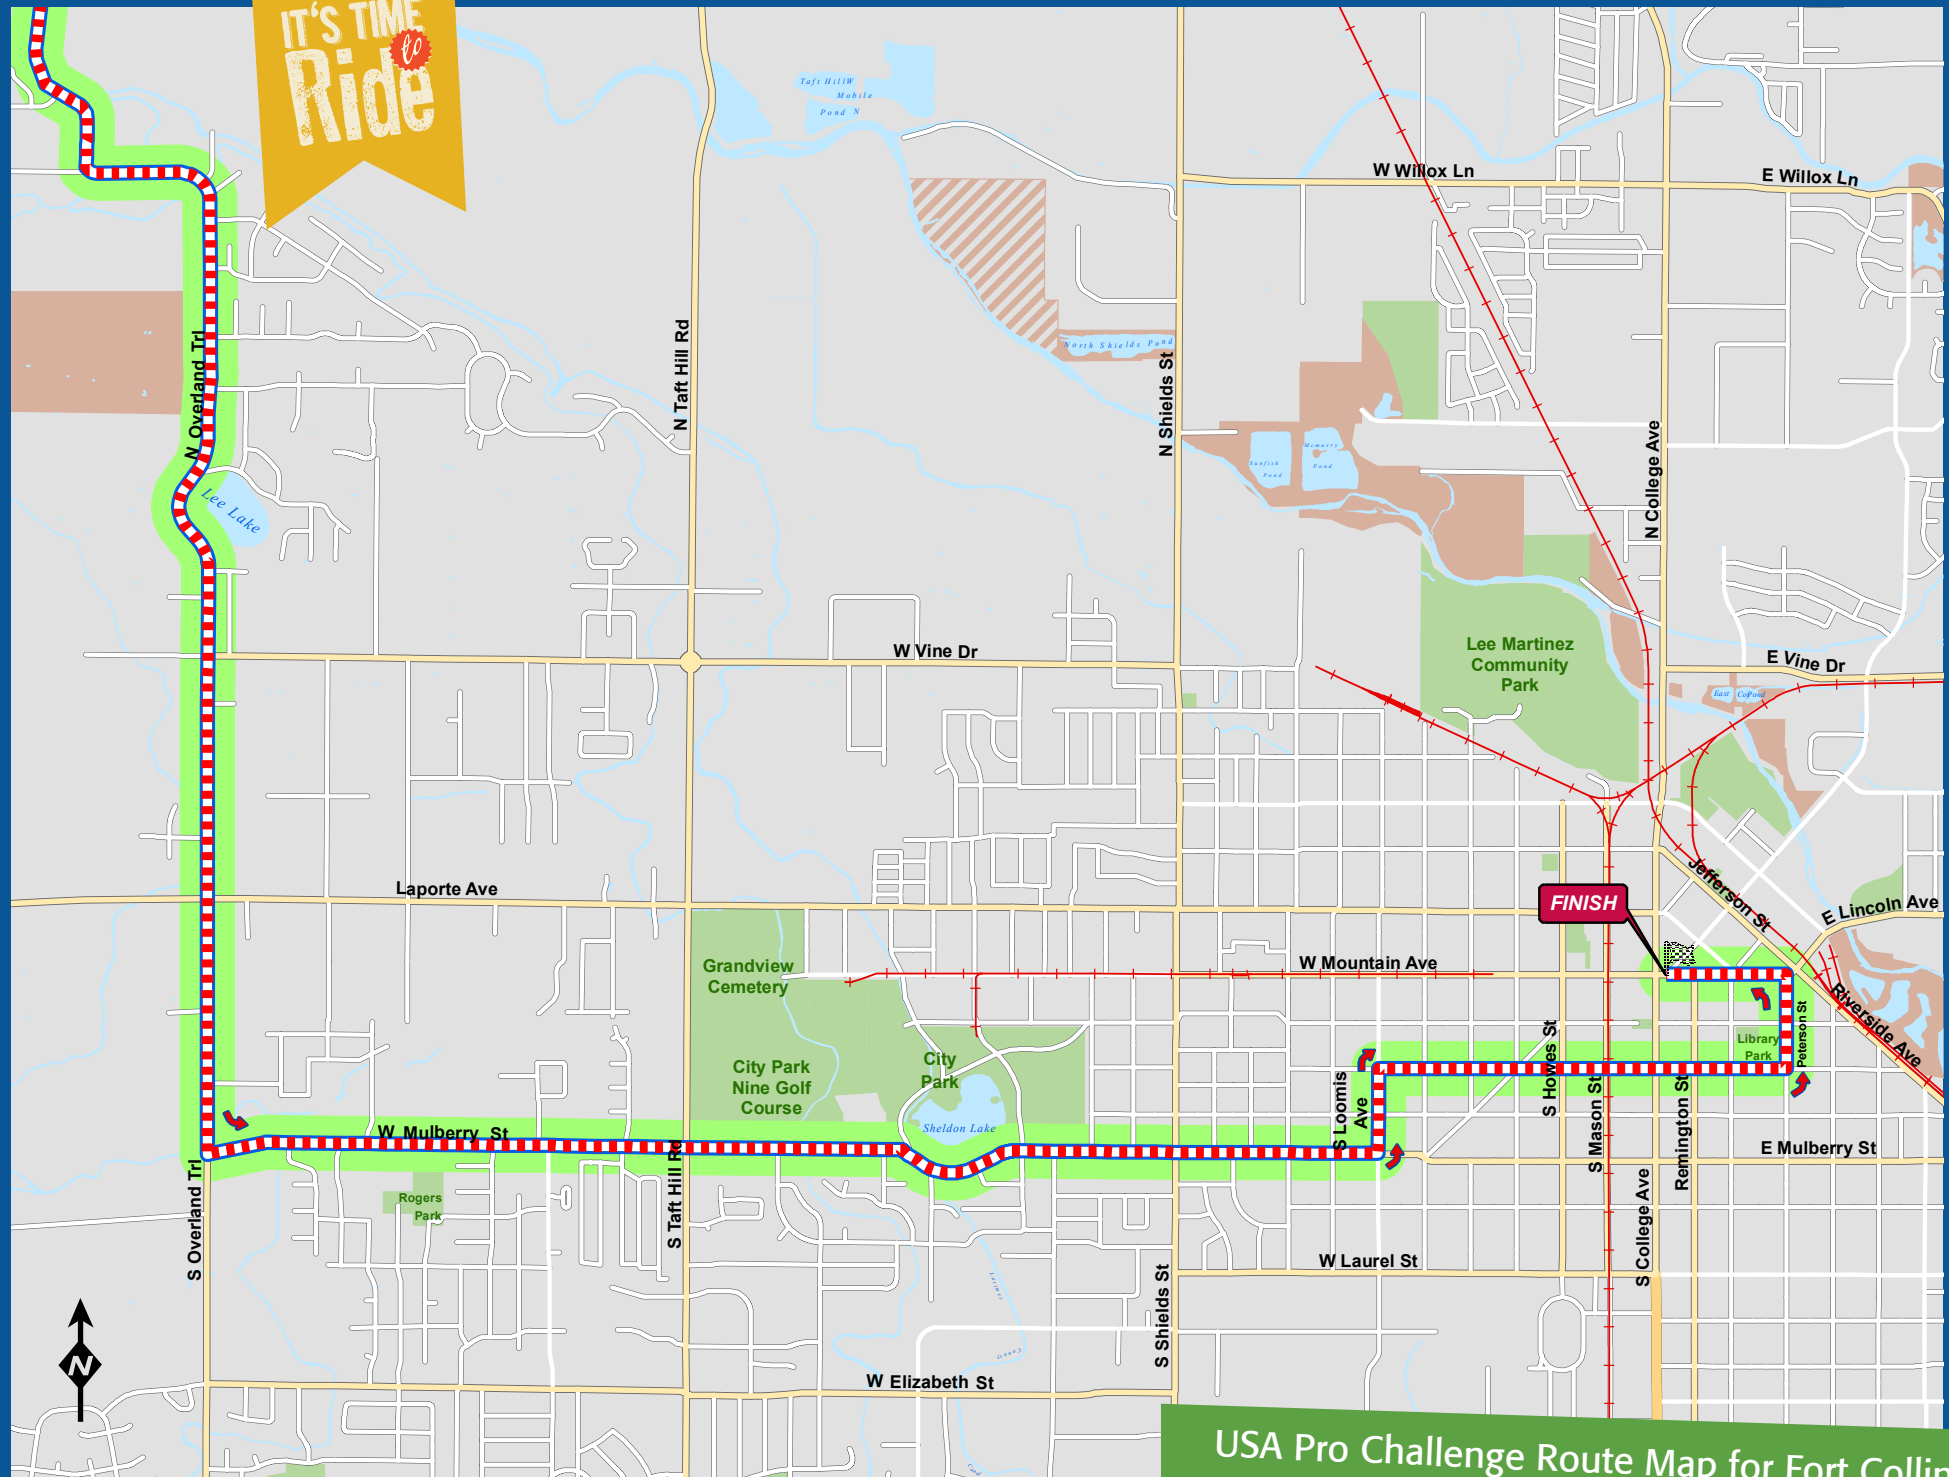

IT'S TIME TO Ride

FINISH

USA Pro Challenge Route Map for Fort Collins