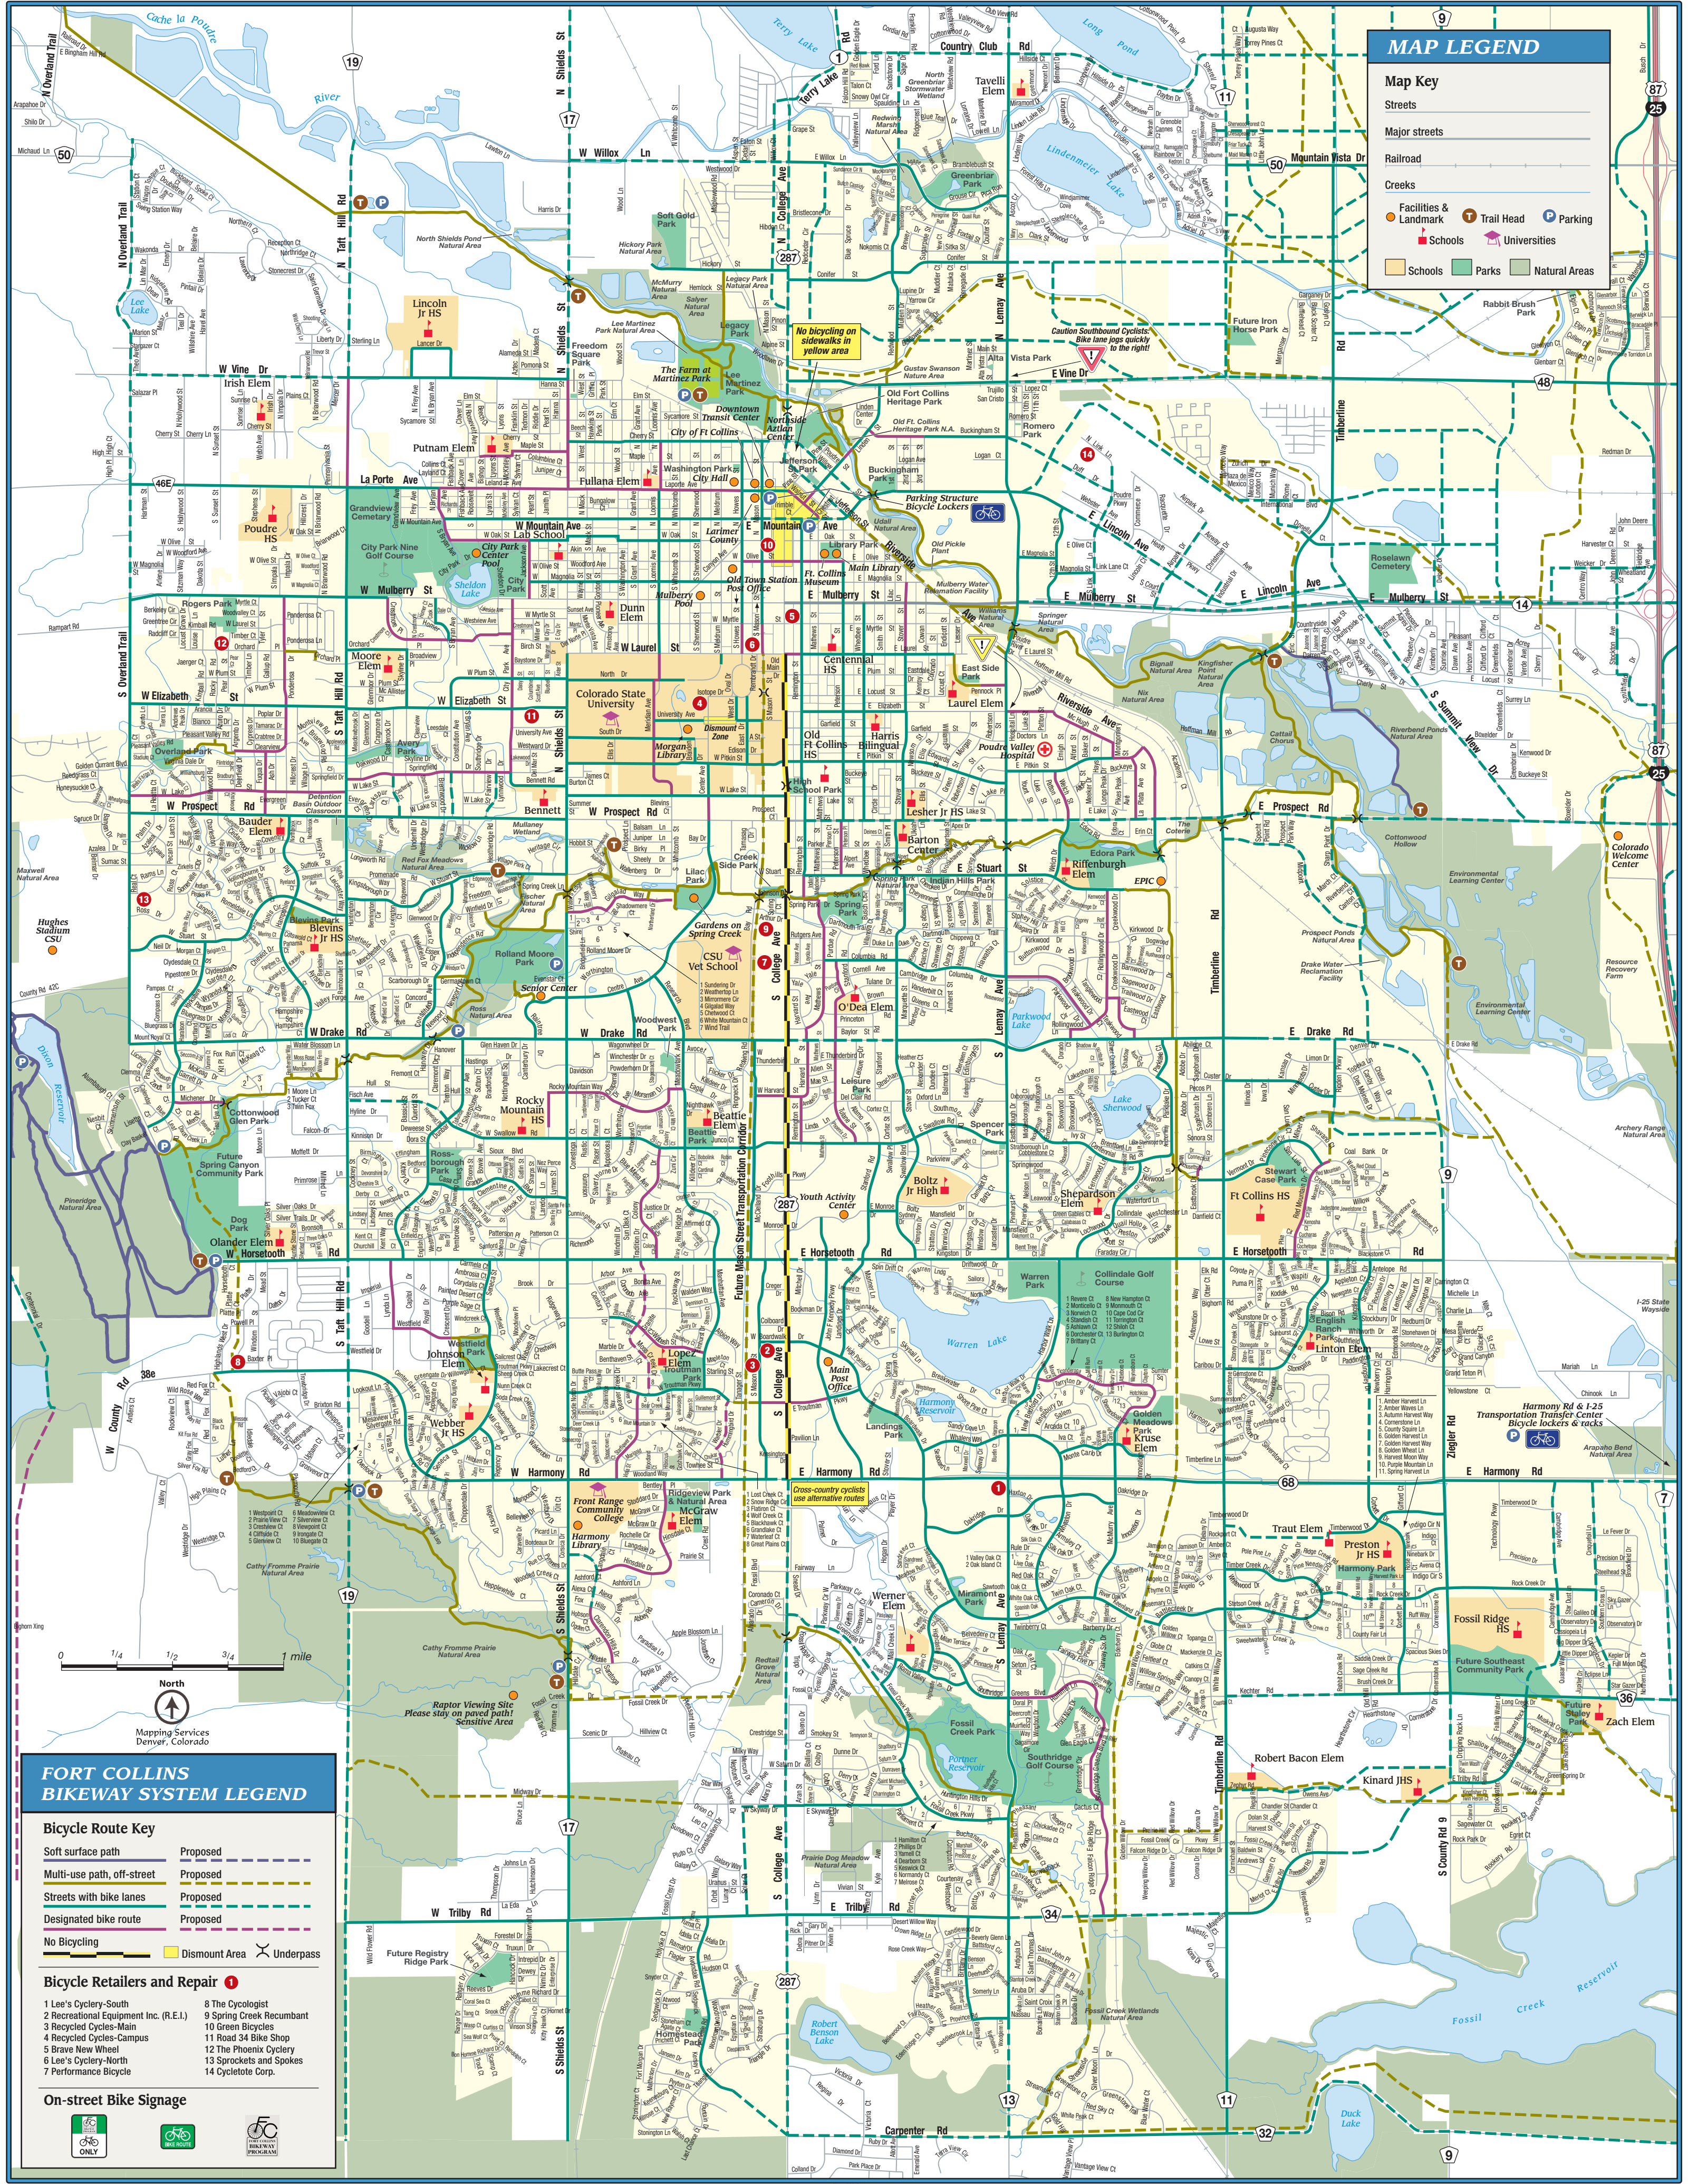

MAP LEGEND

Map Key

- Streets
- Major streets
- Railroad
- Creeks
- Facilities & Landmark
- Schools
- Parks
- Natural Areas
- Trail Head
- Parking
- Universities

Mapping Services
Denver, Colorado

FORT COLLINS BIKEWAY SYSTEM LEGEND

Bicycle Route Key

- Soft surface path
- Multi-use path, off-street
- Streets with bike lanes
- Designated bike route
- No Bicycling
- Dismount Area
- Underpass

Bicycle Retailers and Repair

- Lee's Cycles-South
- Recreational Equipment Inc. (R.E.I.)
- Recycled Cycles-Main
- Recycled Cycles-Campus
- Brave New Wheel
- Lee's Cycles-North
- 7 Performance Bicycle
- The Cyclogist
- Spring Creek Recumbant
- Green Bicycles
- Road 34 Bike Shop
- The Phoenix Cycles
- Sprockets and Spokes
- Cycletole Corp.

On-street Bicycle Signage

No bicycling on sidewalks in yellow area

Caution Southbound Cyclists - Slow down quickly to the right!

Cross-country cyclists use alternative routes

Harmony Rd & I-25 Transportation Transfer Center Bicycle lockers & racks

Raptor Viewing Site Please stay on paved path! Sensitive Area