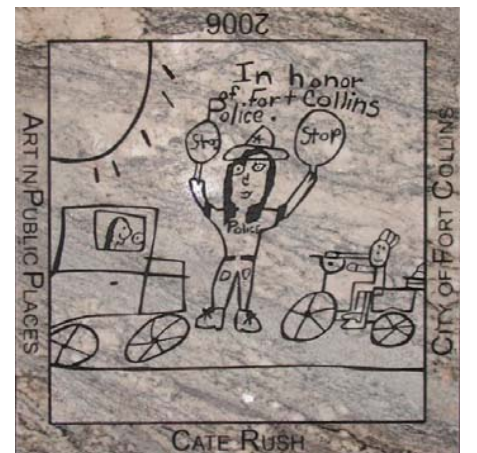

2006 PEDESTRIAN PAVERS

Haley Boss - 10 yrs old
728 West Laurel

Sara Canetto - 8 yrs old
Laurel & Sherwood at South Side of
Rockwell Hall

Jason Fetters - 6 yrs old
Northeast Corner of Laurel & Washington

Megan Gillette - 12 yrs old
South Side at Laurel & Washington

Amanda Kriss - 11 yrs old
Southeast Corner of Laurel & Loomis

Tiana Martinez - 10 yrs old
700 Block of West Laurel on South Side

Kate Marx - 10 yrs old
600 S. Washington

Sarah McFadden - 8 yrs old
618 S. Washington

Paul Mill - 13 yrs old
South Side at Laurel & Grant

Joe O'Neill - 11 yrs old
West LaPorte at Cemetery

Meleena O'Neill - 12 yrs old
East side of Stover St. north of Del Clair Rd.

Cate Rush - 8 yrs old
Northeast Corner of Washington & Myrtle