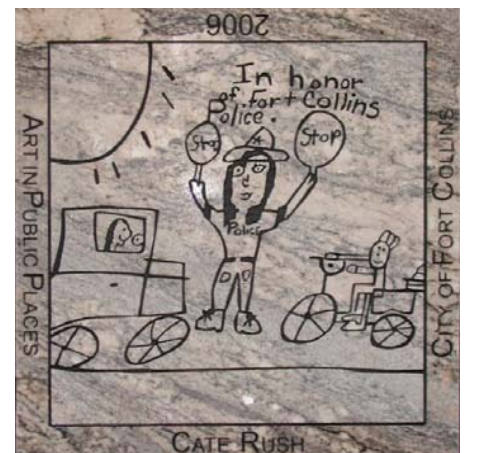

2006 PEDESTRIAN PAVERS

Haley Boss - 10 yrs old
728 West Laurel

Sara Canetto - 8 yrs old
Laurel & Sherwood at South Side of
Rockwell Hall

Jason Fetters - 6 yrs old
Northeast Corner of Laurel & Washington

Megan Gillette - 12 yrs old
South Side at Laurel & Washington

Amanda Kriss - 11 yrs old
Southeast Corner of Laurel & Loomis

Tiana Martinez - 10 yrs old
700 Block of West Laurel on South Side

Kate Marx - 10 yrs old
600 S. Washington

Sarah McFadden - 8 yrs old
618 S. Washington

Paul Mill - 13 yrs old
South Side at Laurel & Grant

Joe O'Neill - 11 yrs old
West LaPorte at Cemetery

Meleena O'Neill - 12 yrs old
Southwest Corner of Shields & Raintree

Cate Rush - 8 yrs old
Northeast Corner of Washington & Myrtle