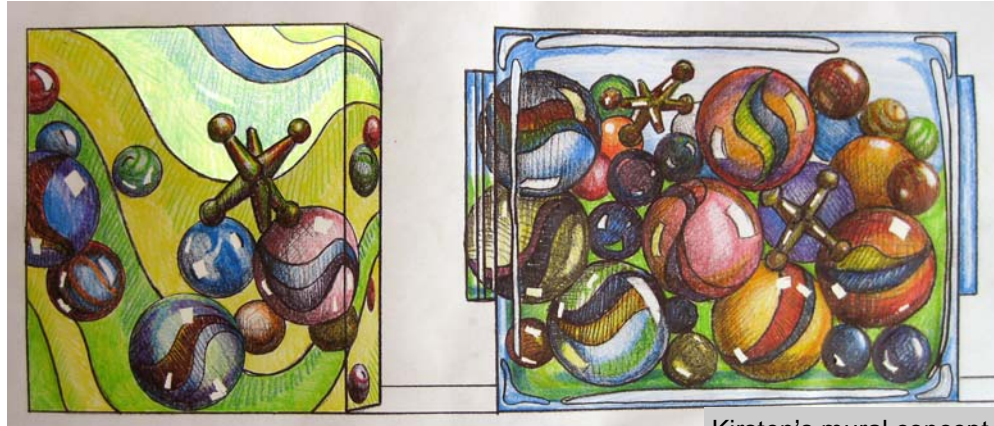

Kirsten Savage

Location: On the Northeast corner of Mason and Mulberry Streets

Kirsten's mural concept

Kirsten's completed cabinet mural, August 17, 2009

The artist painting on site