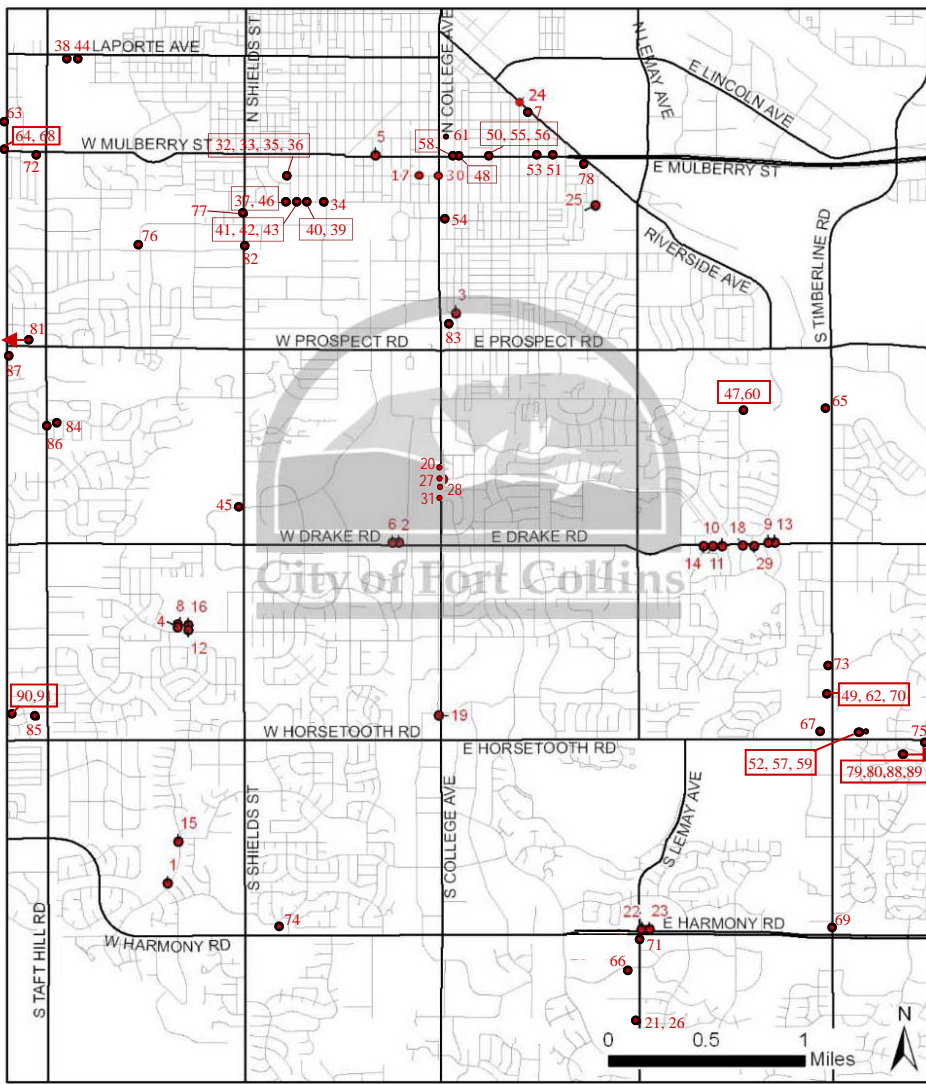

PEDESTRIAN PAVER PROJECT MAP

CITY OF FORT COLLINS ART IN PUBLIC PLACES PROGRAM

PROGRAM OVERVIEW

The City of Fort Collins Art in Public Places Program was created in April, 1995. APP is intended to encourage

11 Sara Bashford, 2004
Drake between Brookwood & Silver Creek

12 Cynthia Hansen, 2004
1300 W. Swallow Rd.

13 Natalia Durdin, 2004
Drake between Parklake Dr. & Parklake Ct.

14 Clifton Manahan, 2004
Drake between Brookwood & Silver Creek