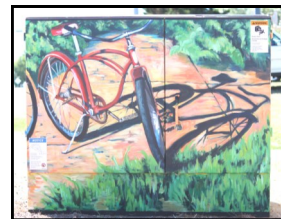

10. Susannah Franklin
230 West Laurel

11. Gale Whitman
Nix Farm, 1745 Hoffman Mill Rd

14. Amanda Acheson
Bay Rd., north of Drake, across from the Mason Trail