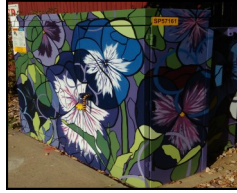

Transformer Cabinet Murals Painted in 2015

1. Diane Findley
1270 Redwood Street

2. Katherine Collier
1314 Red Cedar Circle

3. Diane Findley
1232 Red Cedar Circle

4. Jennifer Ivanovic
320 Maple Street

5. Werner Schreiber
103 E. Lincoln Ave.