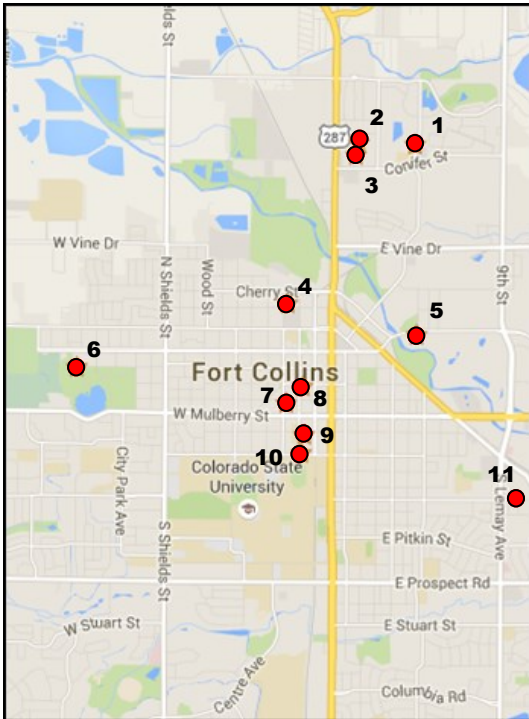

Transformer Cabinet Murals Painted in 2015

1. Diane Findley
1270 Redwood Street

2. Katherine Collier
1314 Red Cedar Circle

3. Diane Findley
1232 Red Cedar Circle

4. Jennifer Ivanovic
320 Maple Street

5. Werner Schreiber
103 E. Lincoln Ave.

6. Teddi Parker
Bryan and Oak, along the irrigation canal

7. Cynthia Danielle
300 S. Howes

8. Susannah Franklin
400 S. Meldrum

9. Poudre Community Academy
led by Kristan Chalfant
223 W. Myrtle St.

10. Susannah Franklin
230 West Laurel

11. Gale Whitman
Nix Farm, 1745 Hoffman Mill Rd

12. Chris Bates
1305 West Elizabeth Street

13. Chris Bates
1601 Sheely Drive

14. Amanda Acheson
Bay Rd., north of Drake, across from the Mason Trail

15. Alison Dickson
2850 McClelland Drive

16. Kristen Savage
3509 S. Mason

17. Stan Scott
3602 Manhattan Ave

18. Ren Burke
170 Kensington Drive

19. Gale Whitman
Harmony and Mason Trail

20. Mary Harnett
South Transit Center, 4915 Fossil Blvd.

21. Amelia Caruso
To be placed.