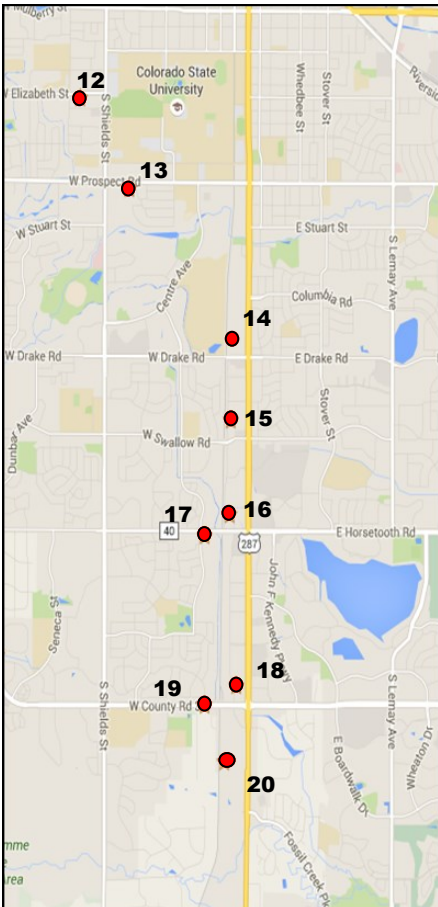

6. Teddi Parker
Bryan and Oak, along the irrigation canal

7. Cynthia Danielle
300 S. Howes

8. Susannah Franklin
400 S. Meldrum

9. Poudre Community Academy
led by Kristan Chalfant
223 W. Myrtle St.

10. Susannah Franklin
230 West Laurel

11. Gale Whitman
Nix Farm, 1745 Hoffman Mill Rd

12. Chris Bates
1305 West Elizabeth Street

13. Chris Bates
1601 Sheely Drive

14. Amanda Acheson
Bay Rd., north of Drake, across from the Mason Trail

15. Alison Dickson
2850 McClelland Drive

16. Kristen Savage
3509 S. Mason

17. Stan Scott
3602 Manhattan Ave

18. Ren Burke
170 Kensington Drive

19. Gale Whitman
Harmony and Mason Trail

20. Mary Harnett
South Transit Center, 4915 Fossil Blvd.

21. Amelia Caruso
To be placed.