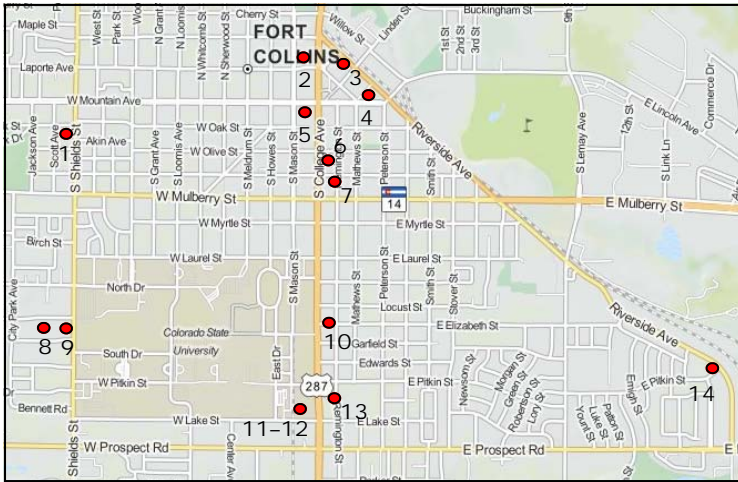

New Transformer Cabinet Murals to See in 2014

1. Gail Whitman
223 S. Shields St.

2. Diane Findley
Alley behind Washington's Sports Bar & Grill at 132 Laporte Ave.

3. Jennifer Ivanovic
251 E. Jefferson
in alley on the west side

4. Terry Mc Nerney
300 E Mountain—
behind Lyric Cinema Cafe

5. Werner Schreiber
125 W. Mountain—alley
east of Walrus Ice Cream

6. Teddi Parker
310 S College—
behind Perkins

7. Mary Harnett
Commemorating the
2013 USA Pro Challenge
SW corner of Magnolia and Remington

8. Stanley Scott
1213 W Elizabeth—
behind Road 34

9. Lisa Cameron Russell
1100 block of W Elizabeth
—behind Subway

10. Alex Paozoli
914 S College—
behind University Inn

11. Chris Bates
South cabinet at Lake St.
and the MAX Line

1. Amelia Caruso
1100 block of W Elizabeth
—behind Subway

2. Chris Bates
504 S College—
behind Big City Burrito