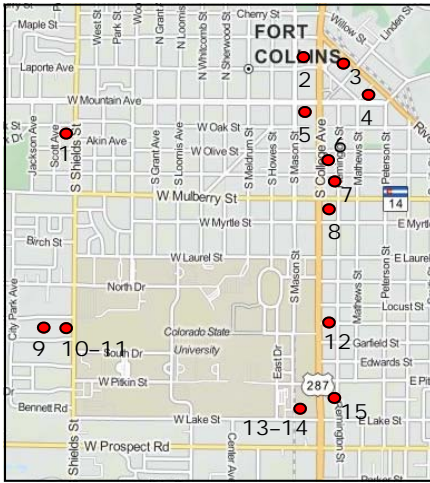

# New Transformer Cabinet Murals to See in 2014

**1. Gail Whitman**  
223 S. Shields St.

**2. Diane Findley**  
Alley behind Washington's Sports Bar & Grill at 132 Laporte Ave.

**3. Jennifer Ivanovic**  
251 E. Jefferson  
in alley on the west side

**4. Terry Mc Nerney**  
300 E. Mountain—  
behind Lyric Cinema Cafe

**5. Werner Schreiber**  
125 W. Mountain—alley  
east of Walrus Ice Cream

**6. Teddi Parker**  
310 S College—  
behind Perkins

**7. Mary Harnett**  
Commemorating the  
2013 USA Pro Challenge  
SW corner of Magnolia and Remington

**8. Chris Bates**  
504 S College—  
behind Big City Burrito

**9. Stanley Scott**  
1213 W Elizabeth—  
behind Road 34

**10. Amelia Caruso**  
1100 block of W Elizabeth  
—behind Subway

**11. Lisa Cameron Russell**  
1100 block of W Elizabeth  
—behind Subway

**4. Susannah Franklin**  
E Drake, S side of Rd, 1 block E of Lemay

**5. Poudre Community Academy**  
1513 Riverside Ave.