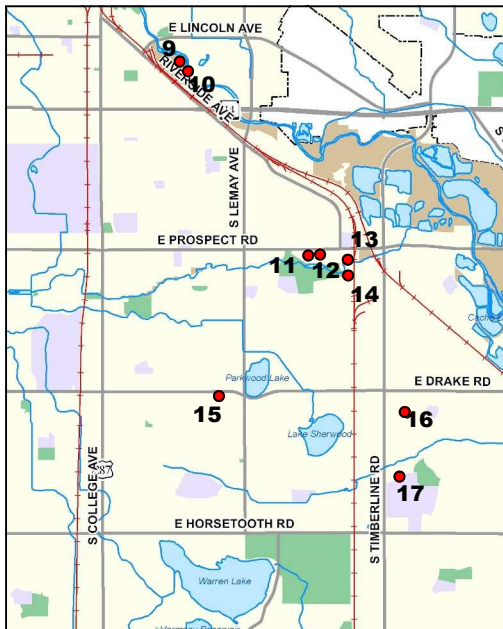

4. Stan Scott
NE Corner of Pitkin and Shields

5. Chris Bates
South cabinet at Lake St. and College Ave.

6. Katherine Warren
North cabinet at Lake St. and College Ave.

7. Amelia Caruso
NE corner of the CSU Trial Gardens

8. Jaime Gastelle
230 W. Laurel

More artists
on back

For a map of all cabinet mural locations & more information on this project: www.fcgov.com/artspublic

2013 Transformer Cabinet Artists Painting This Summer

Cabinets on the East side of town

9. Diane Findley
North Cabinet at Myrtle and Riverside

10. Jennifer Ivanovic
South Cabinet at Myrtle and Riverside

11 & 12. Gale Whitman
Prospect and Riverside
Across from WaterPik

13 & 14. Laurie Zuckerman
Riverside, South of Prospect

15. Susannah Franklin
996 E. Drake, South side of Drake

16. Cynthia Danielle
South side of Subway at Drake and Timberline

17. Werner Schreiber
3028 South Timberline, at CSU Agronomy Buildings