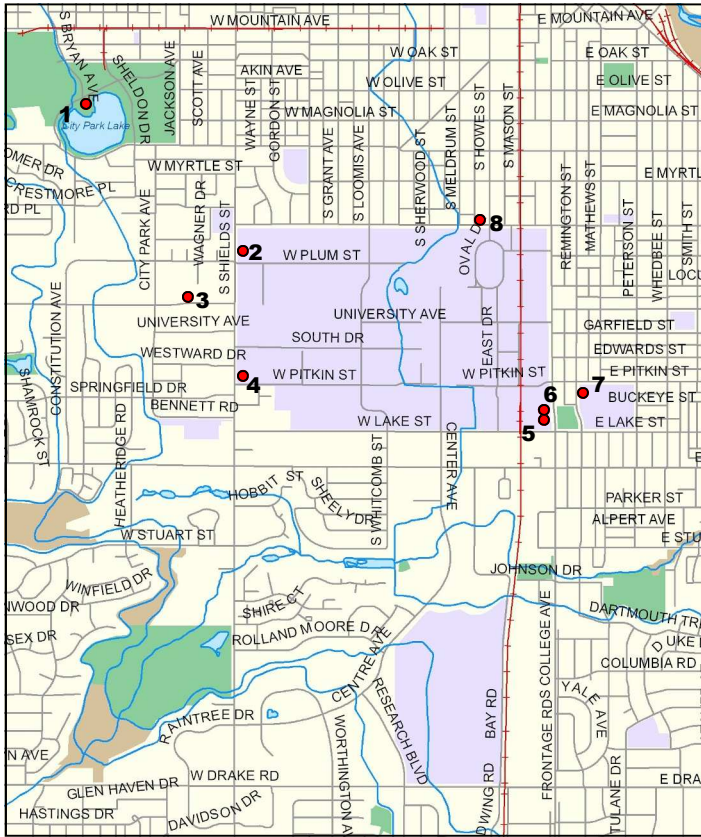

2013 Transformer Cabinet Artists Painting This Summer

1. Ren Burke
North Side of City Park Pool

2. Ryan Guillaume
South of Laurel on the East side of Shields

3. Poudre Community Academy
1250 W. Elizabeth, North of McDonald's

4. Stan Scott
NE Corner of Pitkin and Shields

5. Chris Bates
South cabinet at Lake St. and College Ave.

6. Katherine Warren
North cabinet at Lake St. and College Ave.

7. Amelia Caruso
NE corner of the CSU Trial Gardens

8. Jaime Gastelle
230 W. Laurel

More artists
on back

For a map of all cabinet mural locations & more information on this project: www.fcgov.com/artspublic

2013 Transformer Cabinet Artists Painting This Summer

Cabinets on the East side of town

9. Diane Findley
North Cabinet at Myrtle and Riverside

10. Jennifer Ivanovic
South Cabinet at Myrtle and Riverside

11 & 12. Gale Whitman
Prospect and Riverside
Across from WaterPik