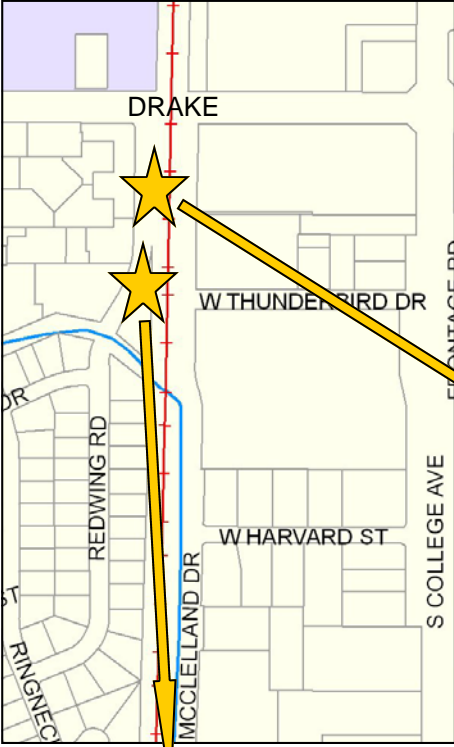

**Transformer Cabinet Mural Project 2011**  
**Artist: Nanci Erskine**  
**Location: 1 Cabinet is just south of Drake on Redwing Rd.**  
**A second cabinet is about 40 yards south of the first cabinet at 2628 Redwing Rd.**

These cabinets are right alongside the Mason St. bikepath, in addition to being located on Redwing Rd. So..... of course I thought of creating a marshy grass-filled environment with redwing blackbirds.