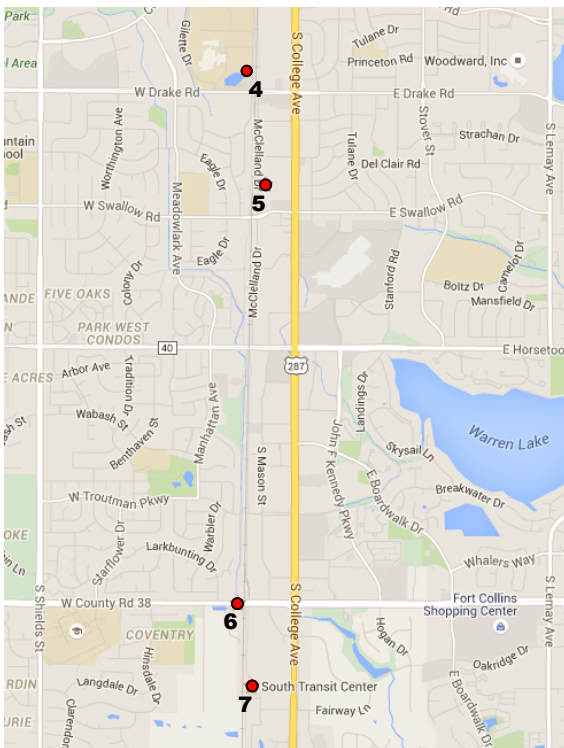

Transformer Cabinet Murals Being Painted Now

1. Diane Findley
1232 Red Cedar Cir.

2. Werner Schreiber
103 E. Lincoln Ave.

3. Poudre Community Academy
led by Kristy Chalfant
223 W. Myrtle St.

4. Amanda Acheson
Bay Rd., north of Drake, across from the Mason Trail

5. Alison Dickson
2850 McClelland Dr.

6. Gale Whitman
Harmony Rd, west of Mason Trail on north side of street

7. Mary Harnett
South Transit Center, 4915 Fossil Blvd.