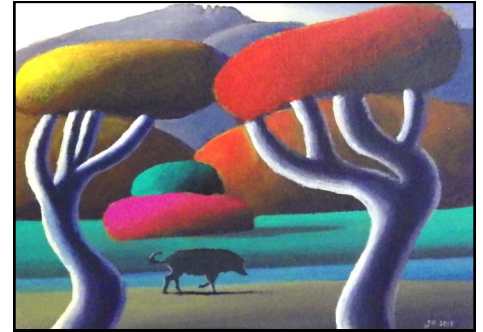

Transformer Cabinet Murals Being Painted Now

1. Diane Findley
1232 Red Cedar Cir.

2. Werner Schreiber
103 E. Lincoln Ave.

3. Poudre Community Academy
led by Kristy Chalfant
223 W. Myrtle St.

4. Amanda Acheson
Bay Rd., north of Drake, across from the Mason Trail