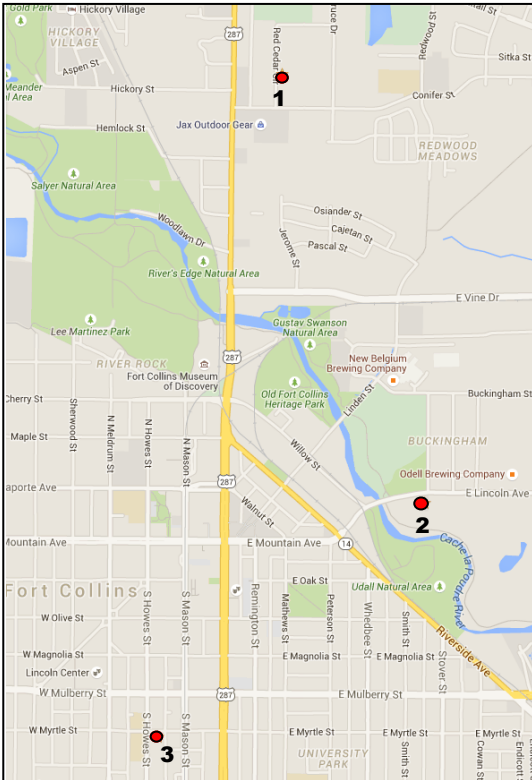

Transformer Cabinet Murals Being Painted Now

1. Diane Findley
1232 Red Cedar Cir.

2. Werner Schreiber
103 E. Lincoln Ave.

3. Poudre Community Academy
led by Kristy Chalfant
223 W. Myrtle St.

4. Amanda Acheson
Bay Rd., north of Drake, across from the Mason Trail

5. Alison Dickson
2850 McClelland Dr.

6. Gale Whitman
Harmony Rd, west of Mason Trail on north side of street

7. Mary Harnett
South Transit Center, 4915 Fossil Blvd.