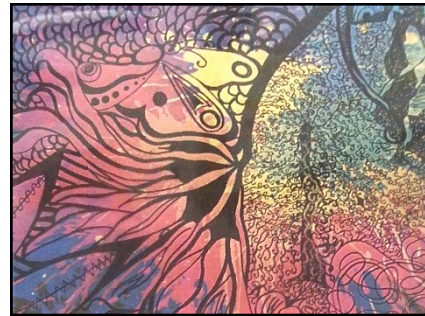

Transformer Cabinet Murals Being Painted Now

1. Diane Findley
1232 Red Cedar Cir.

2. Werner Schreiber
103 E. Lincoln Ave.

3. Poudre Community Academy
led by Kristy Chalfant
223 W. Myrtle St.

4. Amanda Acheson
Bay Rd., north of Drake, across from the Mason Trail