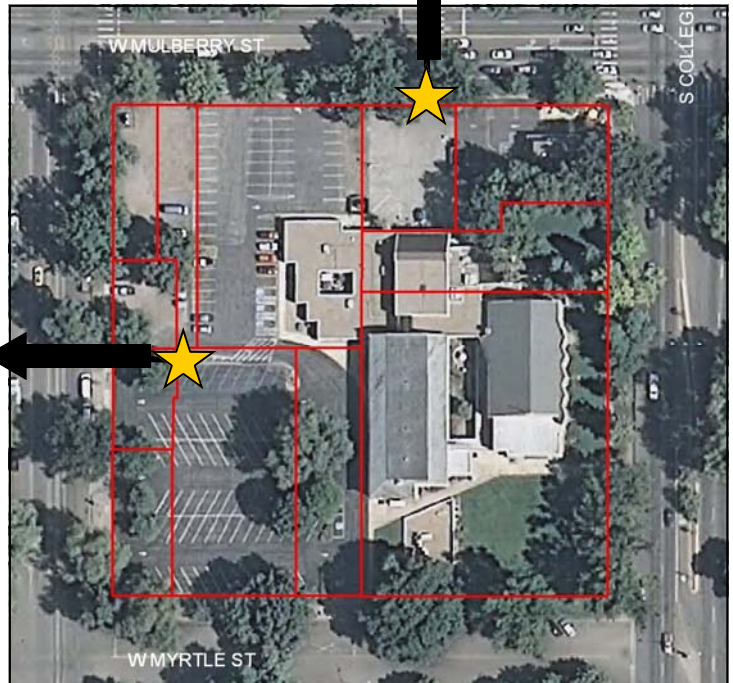

Transformer Cabinet Mural Project 2010
Artist: Ren Burke
Location: 501 S. College and 518 S. Mason

My designs for this year's transformer cabinets are inspired by the honeybee and her labors. "Hive" will have all surfaces of the cabinet showing the interior of a beehive with its hexagonal patterned honeycombs. Stylized bees will be shown hard at work, tending to the young bees, the queen and the hive itself. The honeycombs and bees will be larger-than-life; each cell will measure approximately 2 - 2.5" across, while the bees will measure about 6" long. At this scale, the subject matter will be recognizable to both vehicular traffic and pedestrians.

"Meadow" shows brightly colored wildflowers abuzz with bees collecting nectar and pollen. This cabinet continues the bee theme across the parking lot, therefore connecting the two boxes thematically. The flowers will take a more geometrical design, to correspond with the strong geometric patterning of the "Hive" cabinet. Bright colors and whimsical depictions of the worker bees will appeal to passers-by.