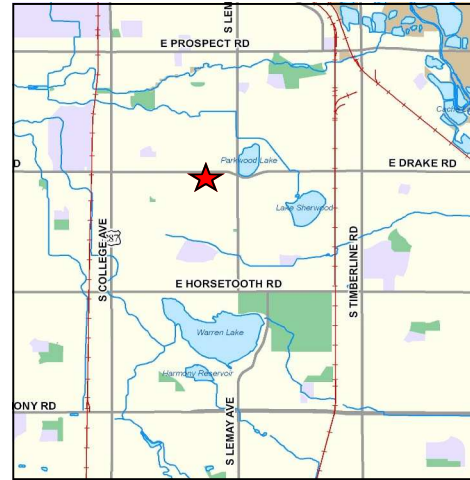

Transformer Cabinet Mural Project 2013
Artist: Susannah Franklin
Location: 996 E. Drake, South Side of Drake

Dandelions are everywhere!
 They drive some of us crazy and bring joy to others.
 It is particularly satisfying to find a pristine dandelion globe and blow all the seeds off. This mural project follows the dandelion flower through the summer and though the many forms it takes; from pollen and flowers to the seeds.

West

North

Top

East

South