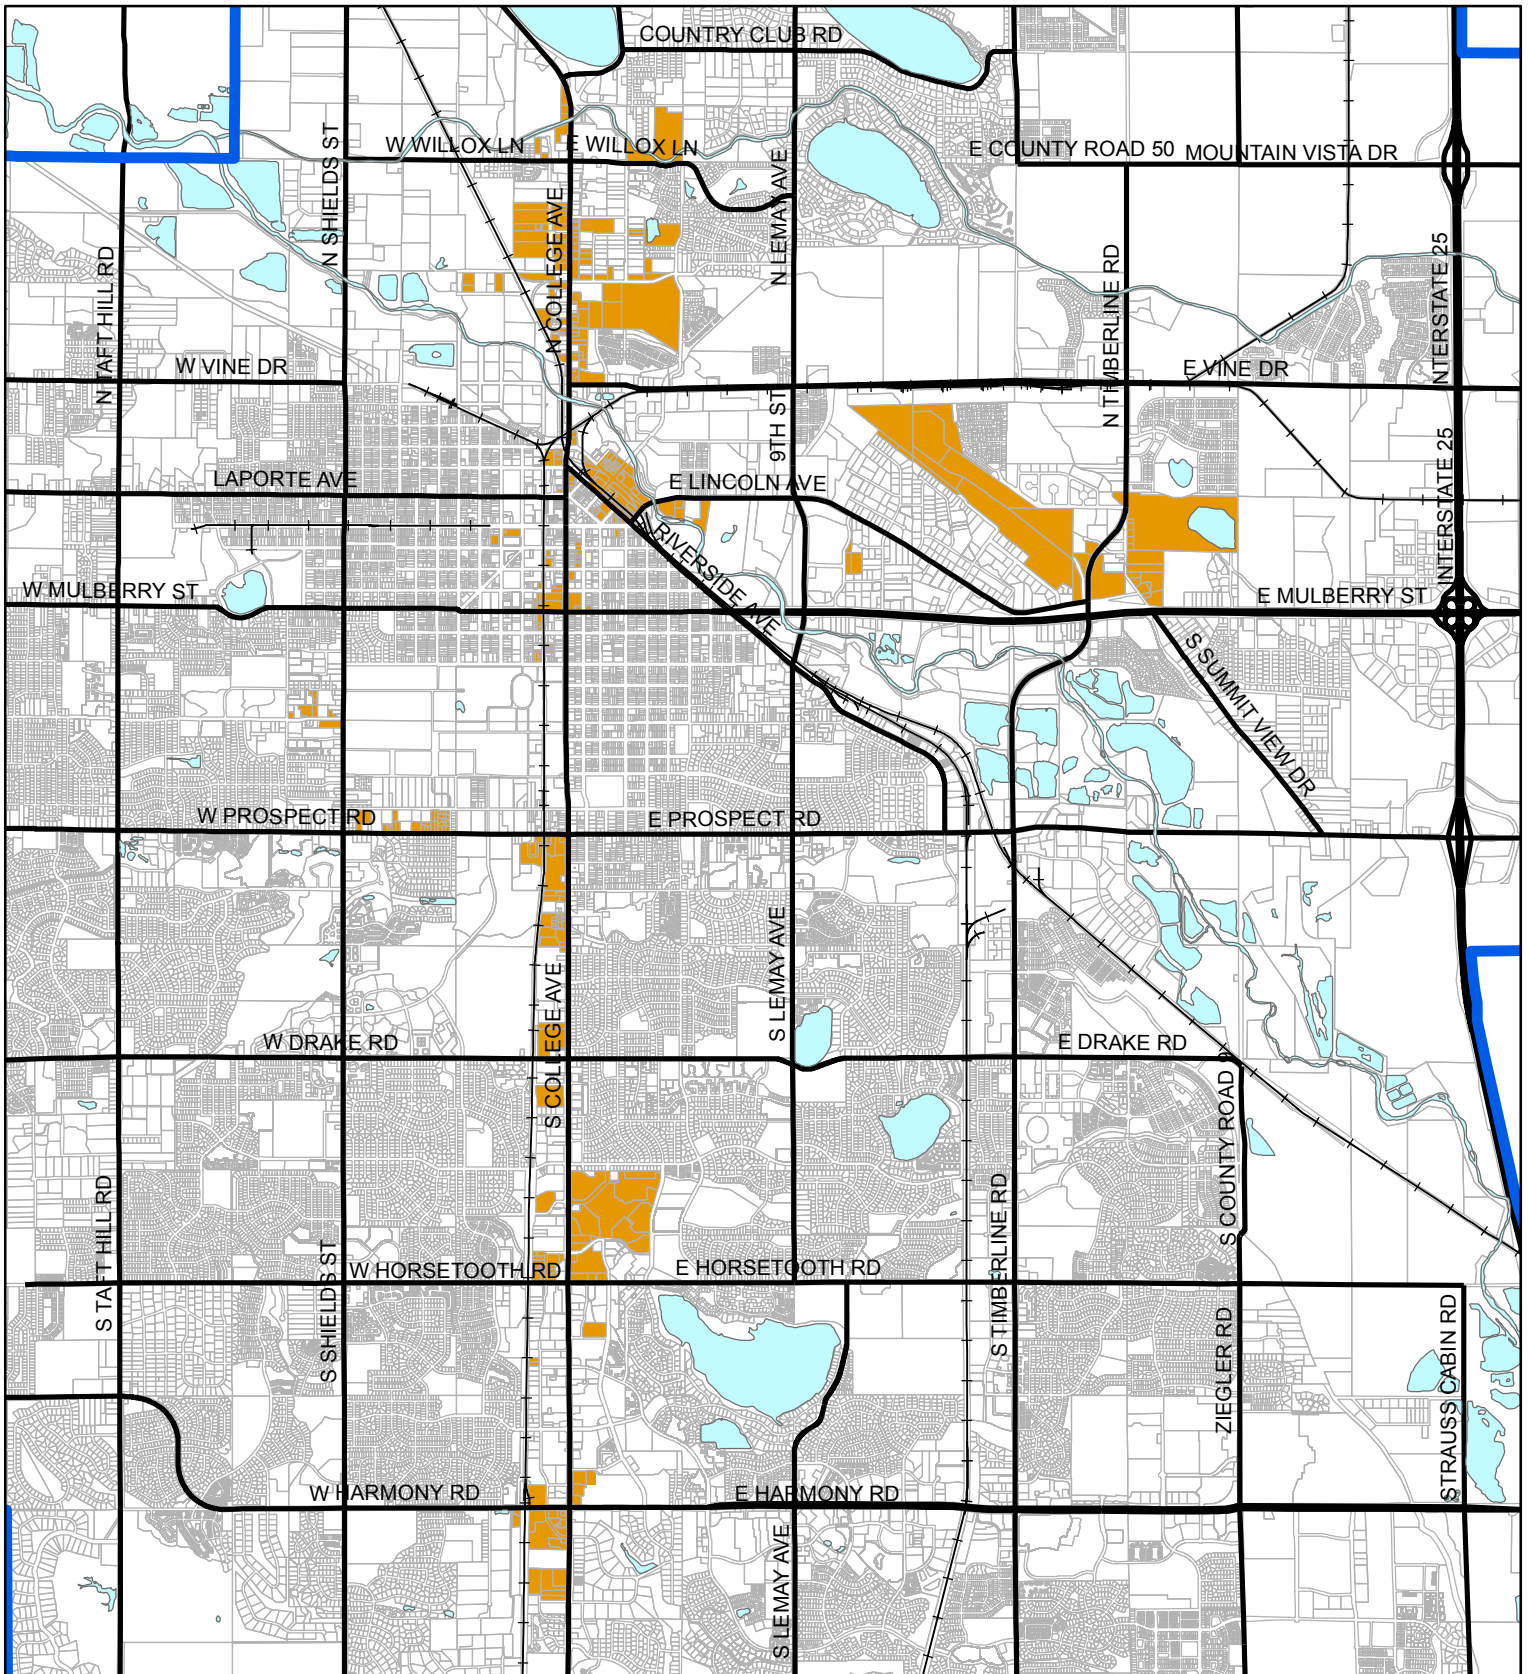

Potential Short and Long Term Redevelopment Sites

Legend

-  Growth Management Area
-  Potential Redevelopment Sites