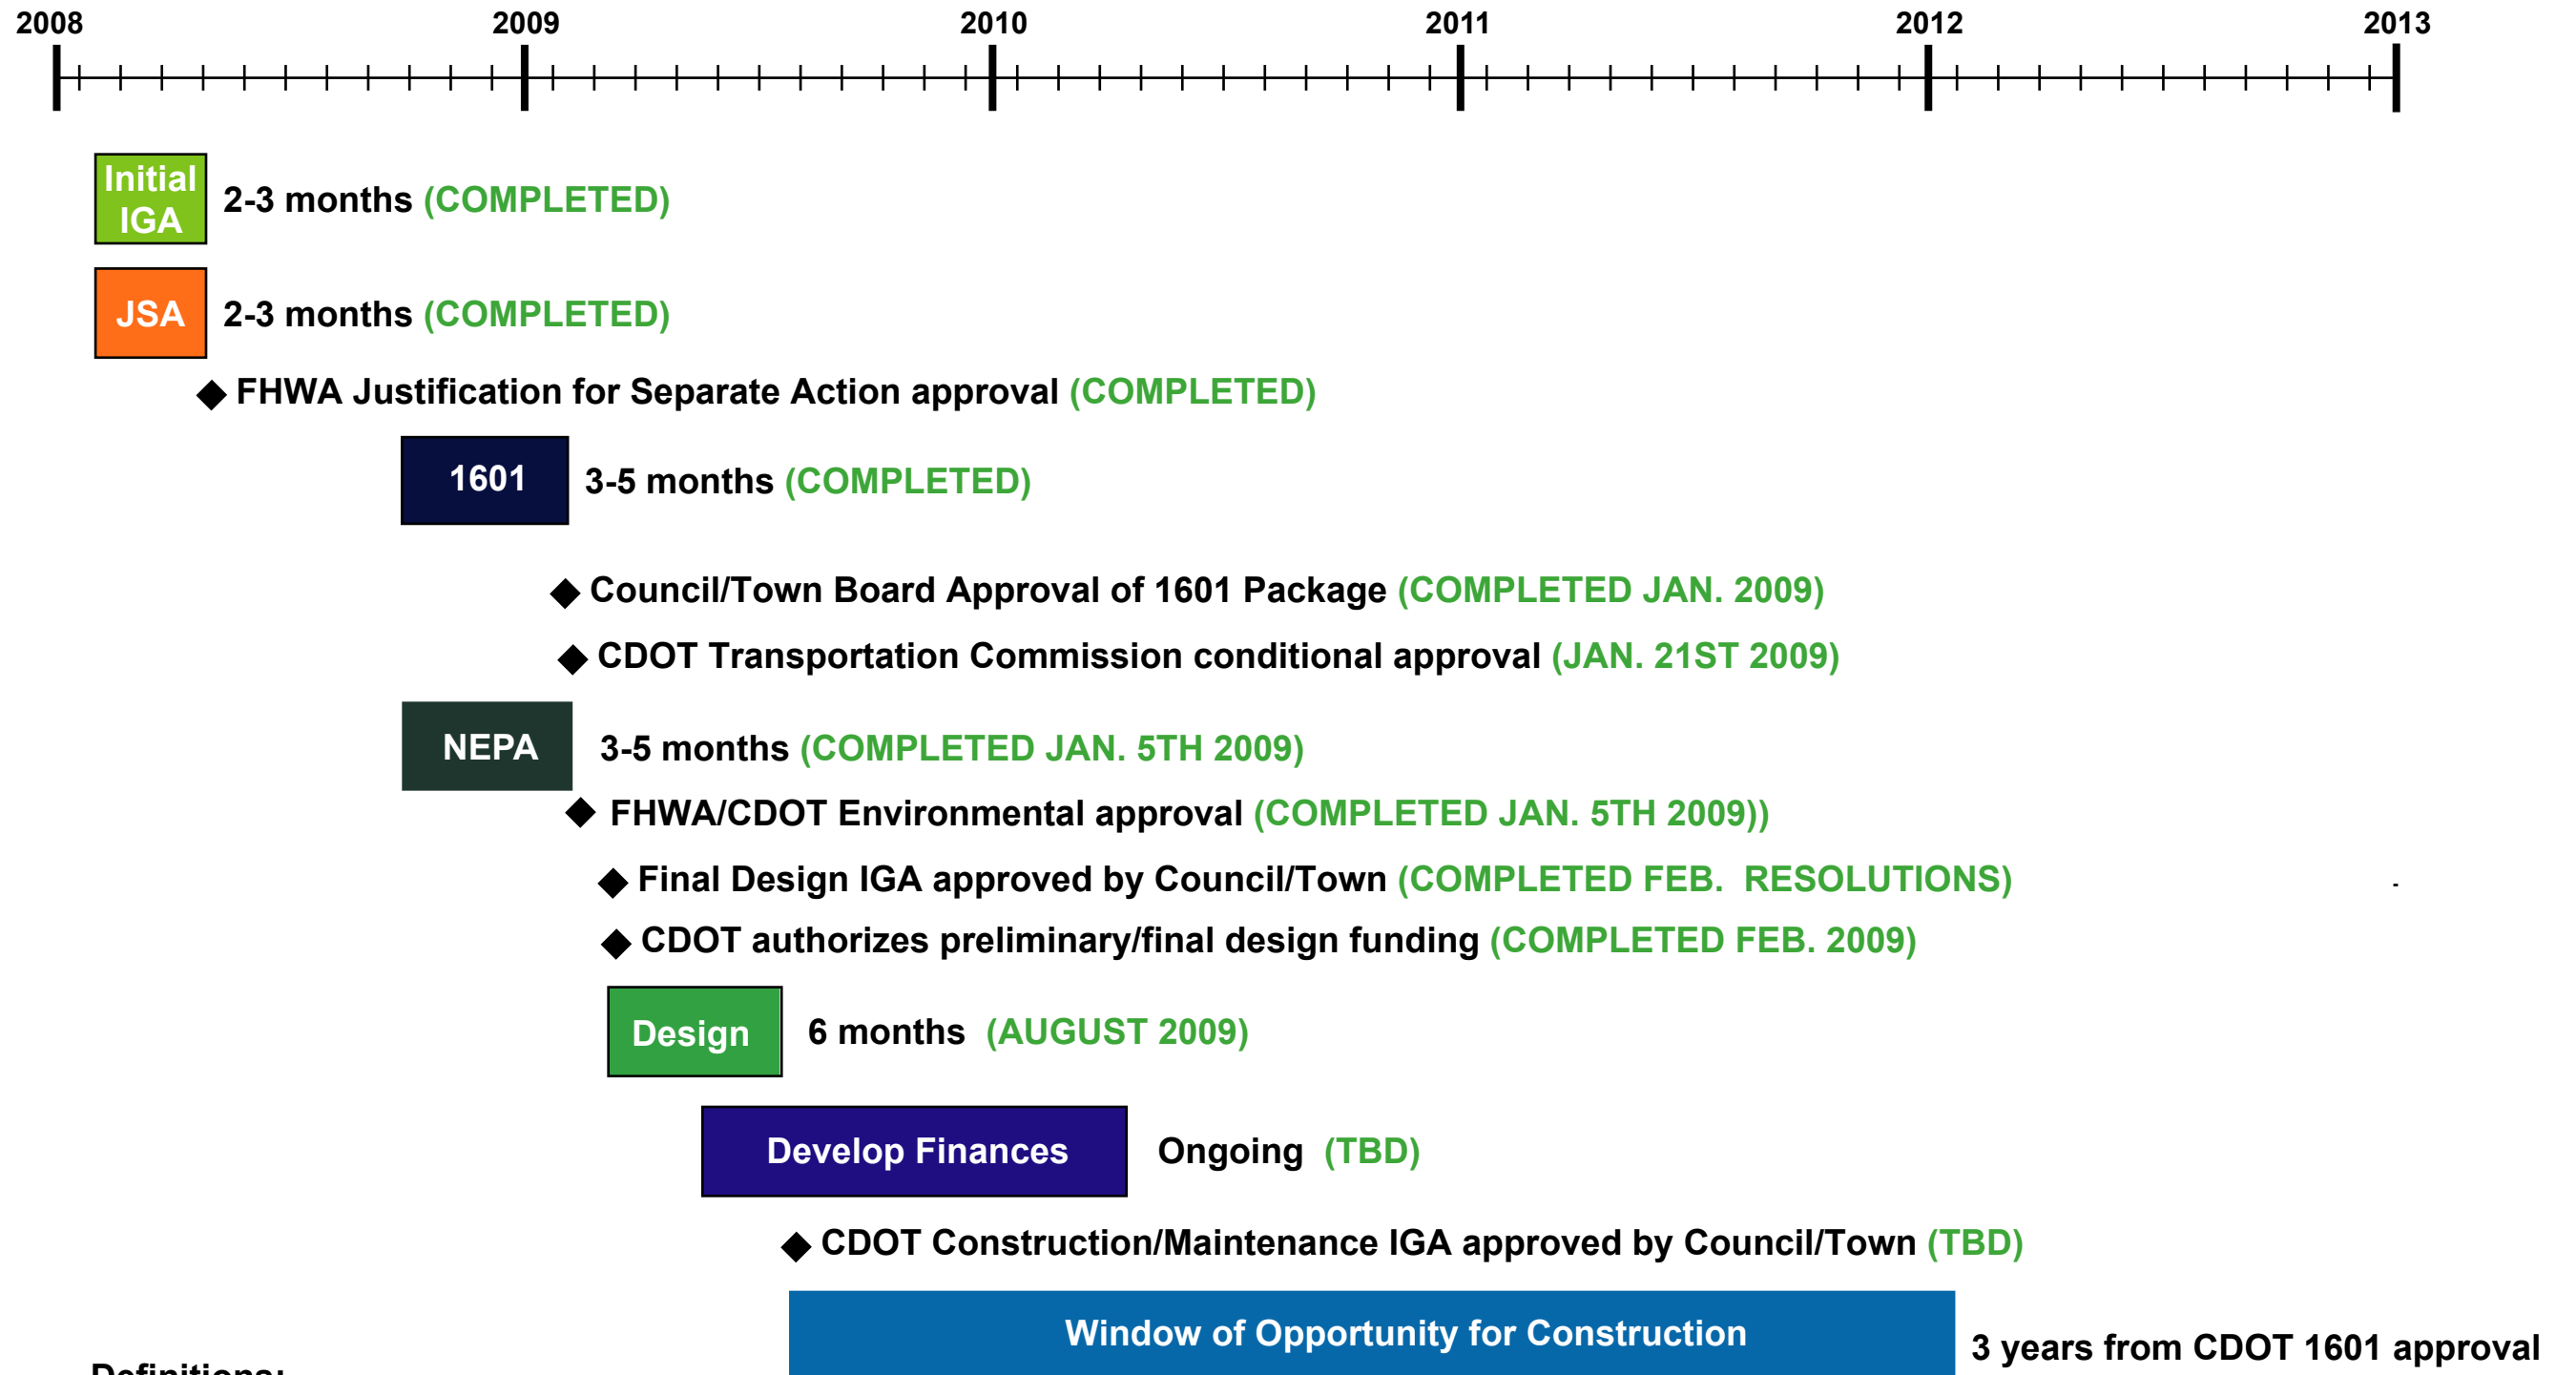

Current Project Path

Definitions:

- IGA = Intergovernmental Agreement
- JSA = Justification for Separate Action
- NEPA = National Environmental Policy Act